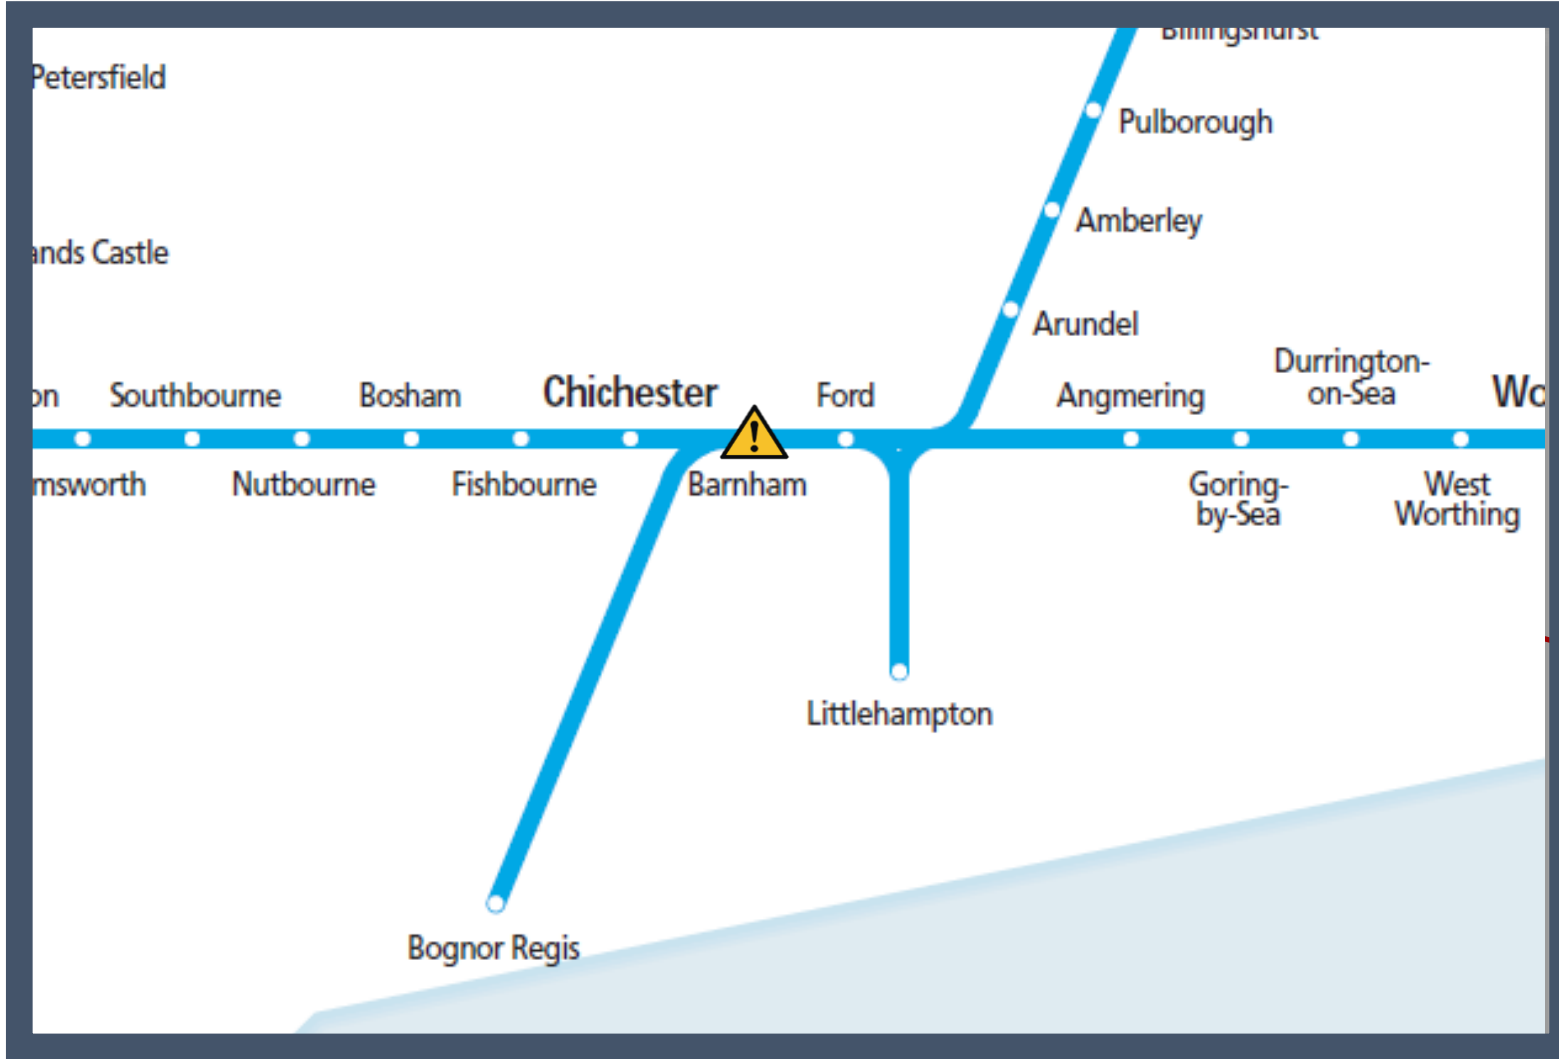

# A fault with the signalling system in the Barnham area

TOC affected: Southern

Key:

Disruption