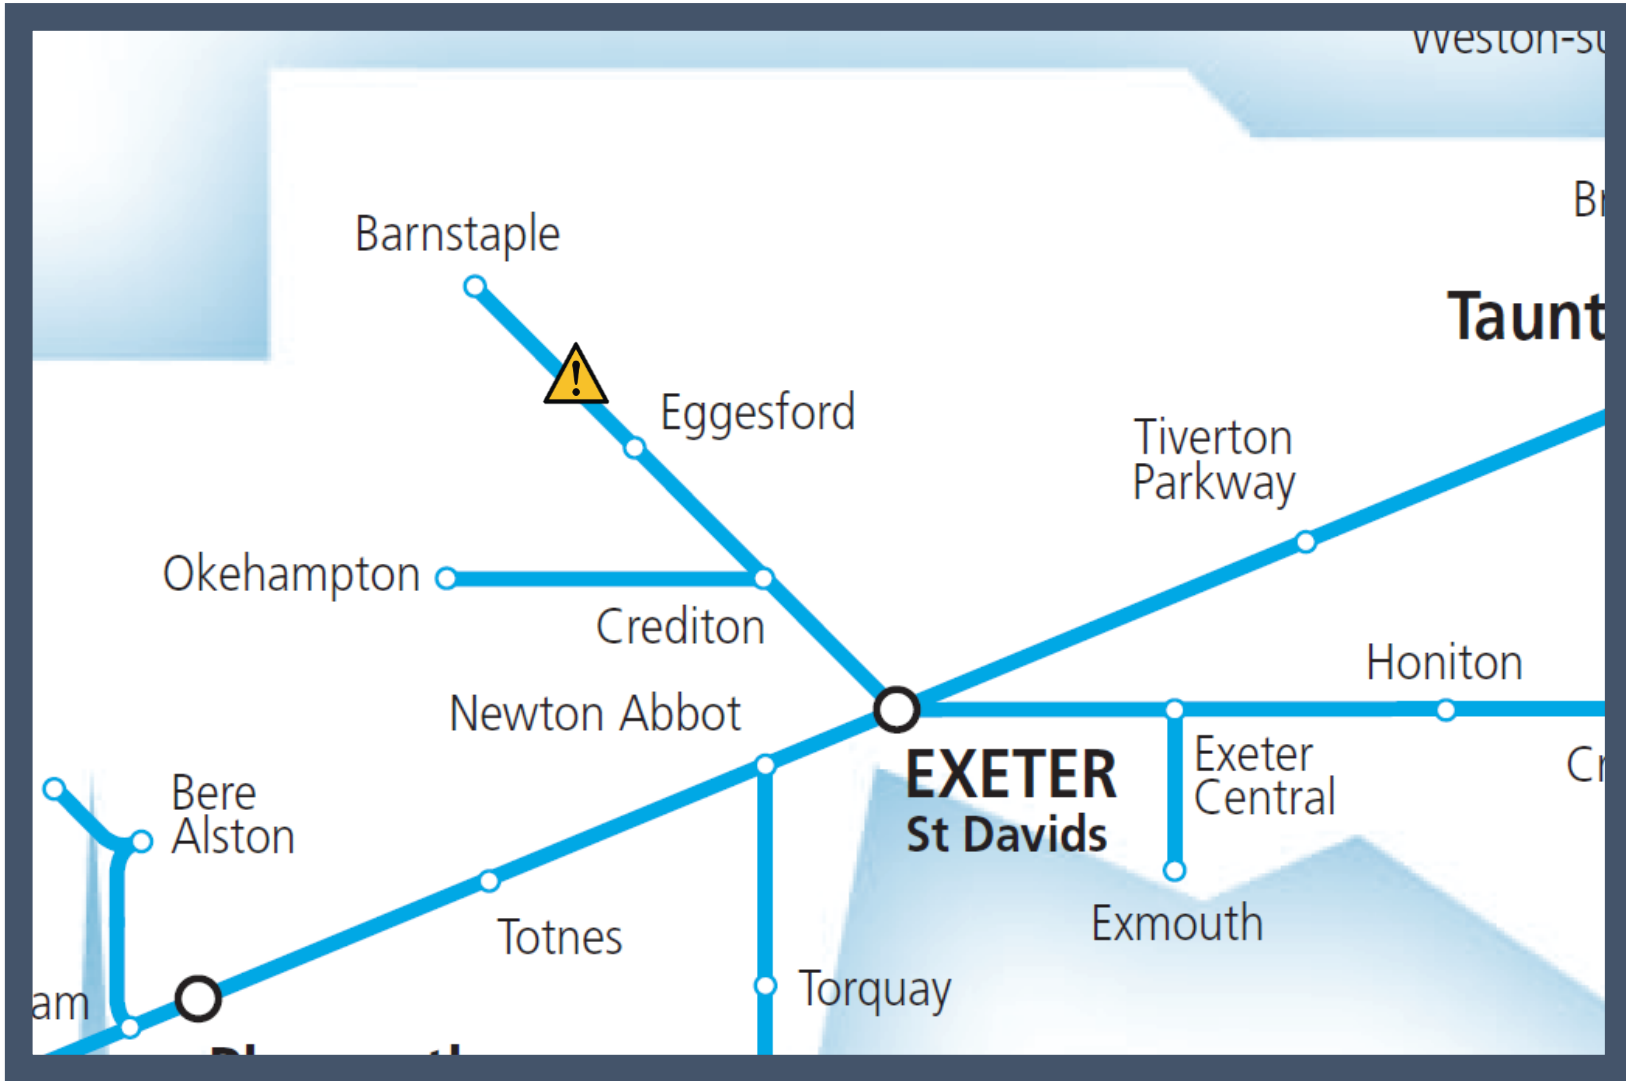

Emergency services dealing with an incident near the railway between Exeter St Davids and Barnstaple
TOC affected: Great Western Railway

Key:

	Disruption
---	------------