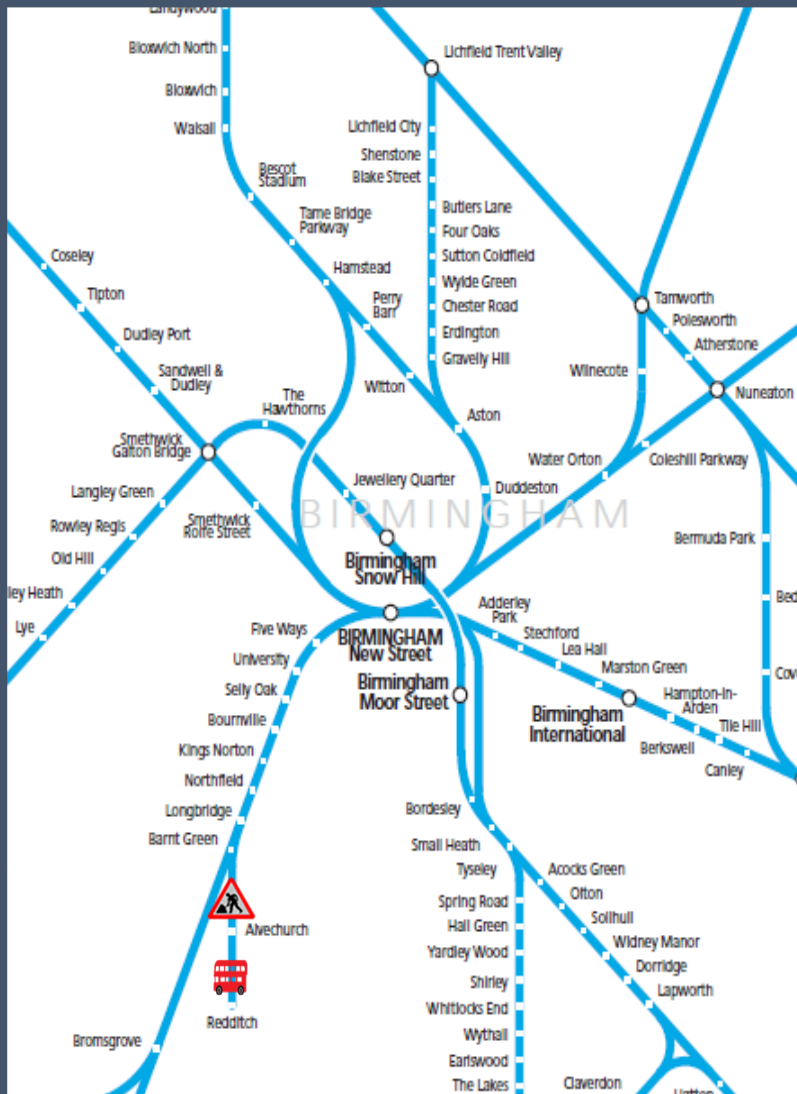

# Buses replace trains between Barnt Green and Redditch

TOC affected: West Midlands Railway

Key:

Engineering Works

Bus Replacement Services