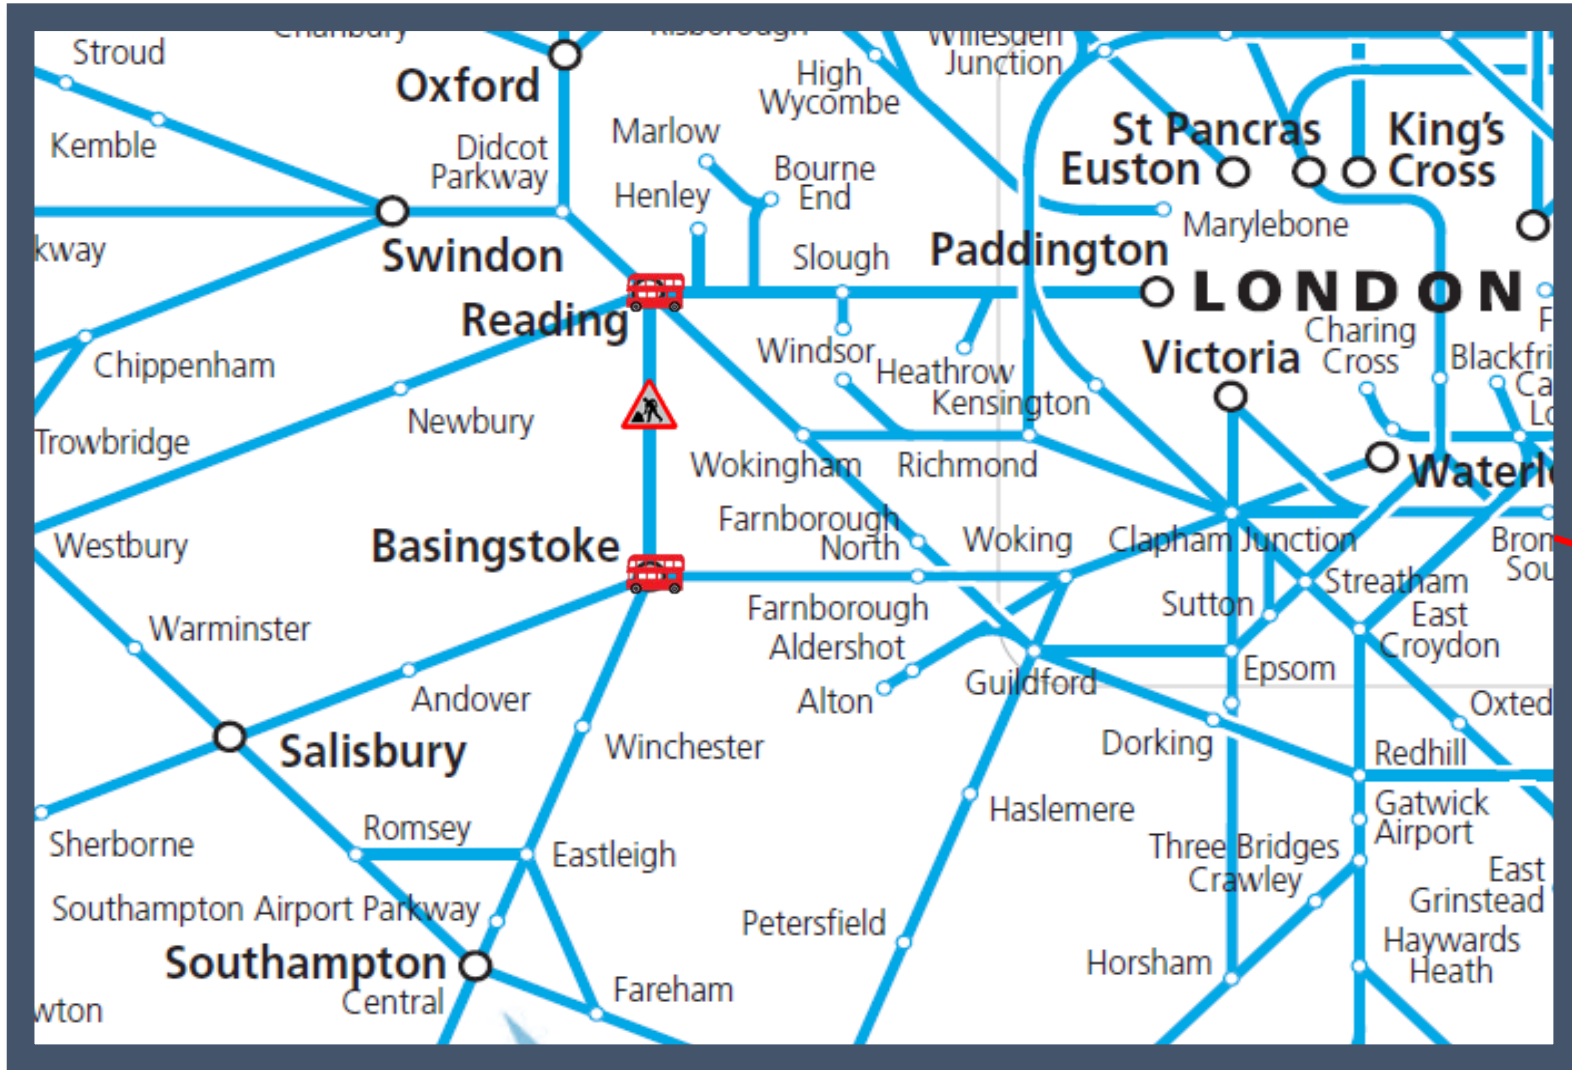

# Buses replace early morning trains between Reading and Basingstoke

TOCs affected: Great Western Railway and South Western Railway

Key:

Engineering Works

Bus Replacement Services