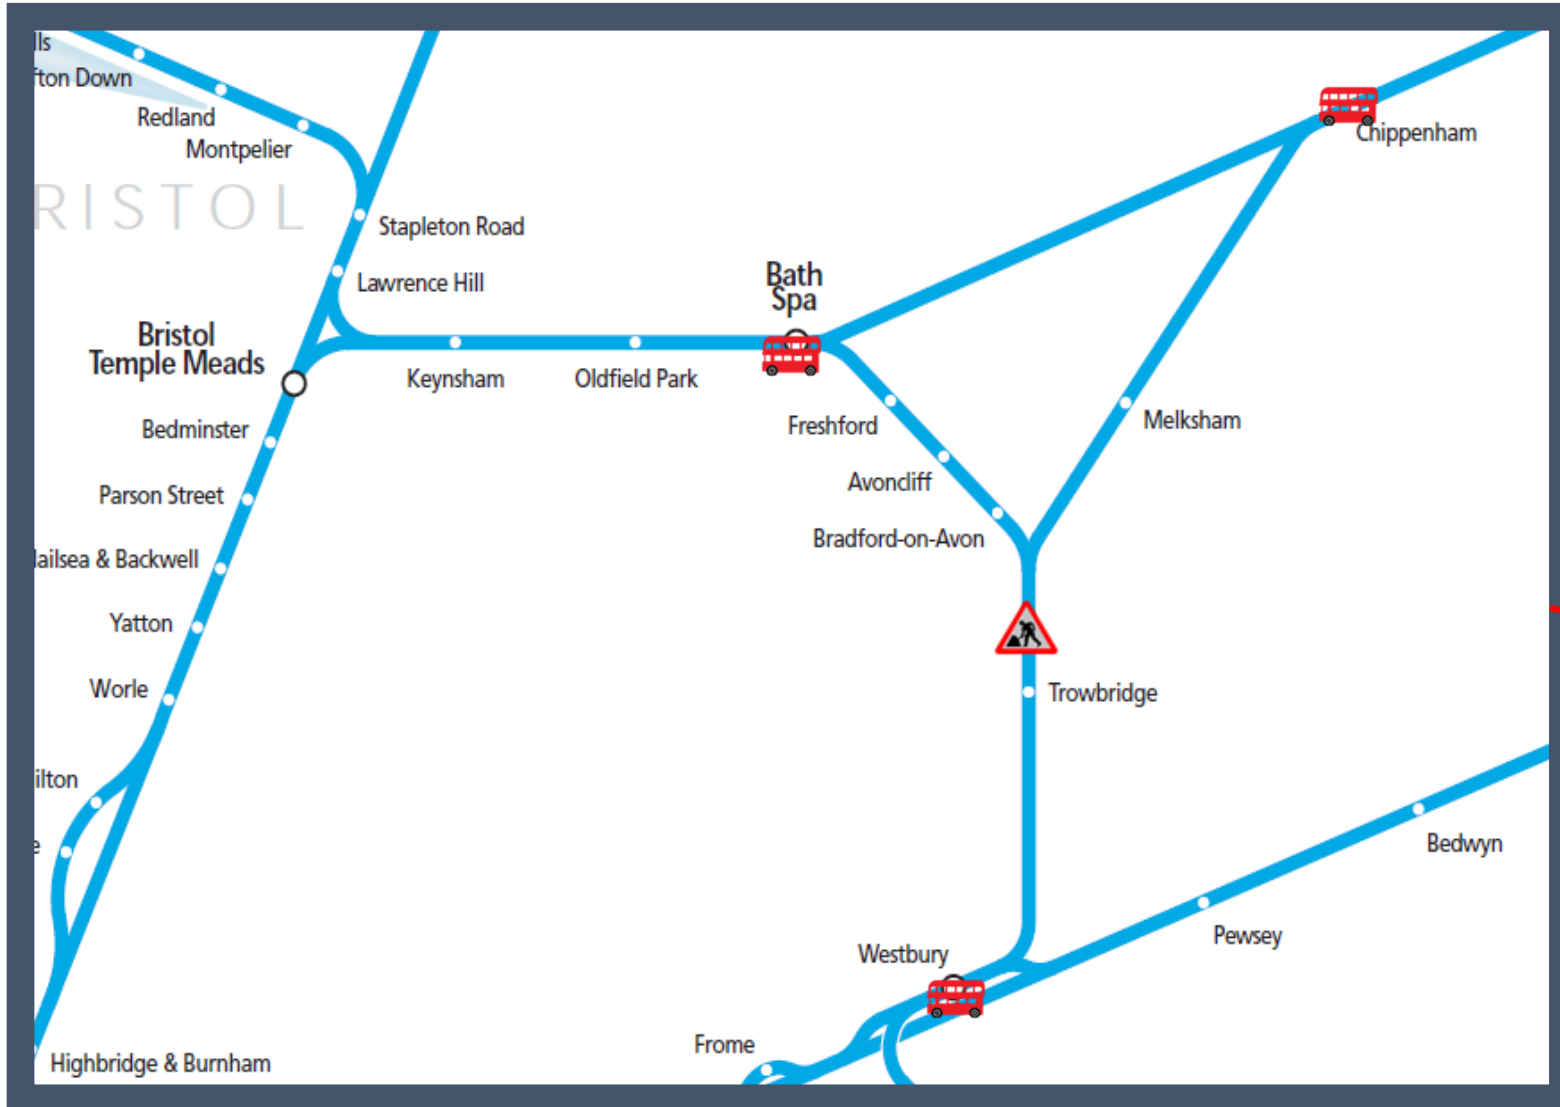

Buses replace trains between Westbury and Chippenham / Bath Spa

TOCs affected: Great Western Railway, South Western Railway

Key:

Engineering Works

Bus Replacement Services