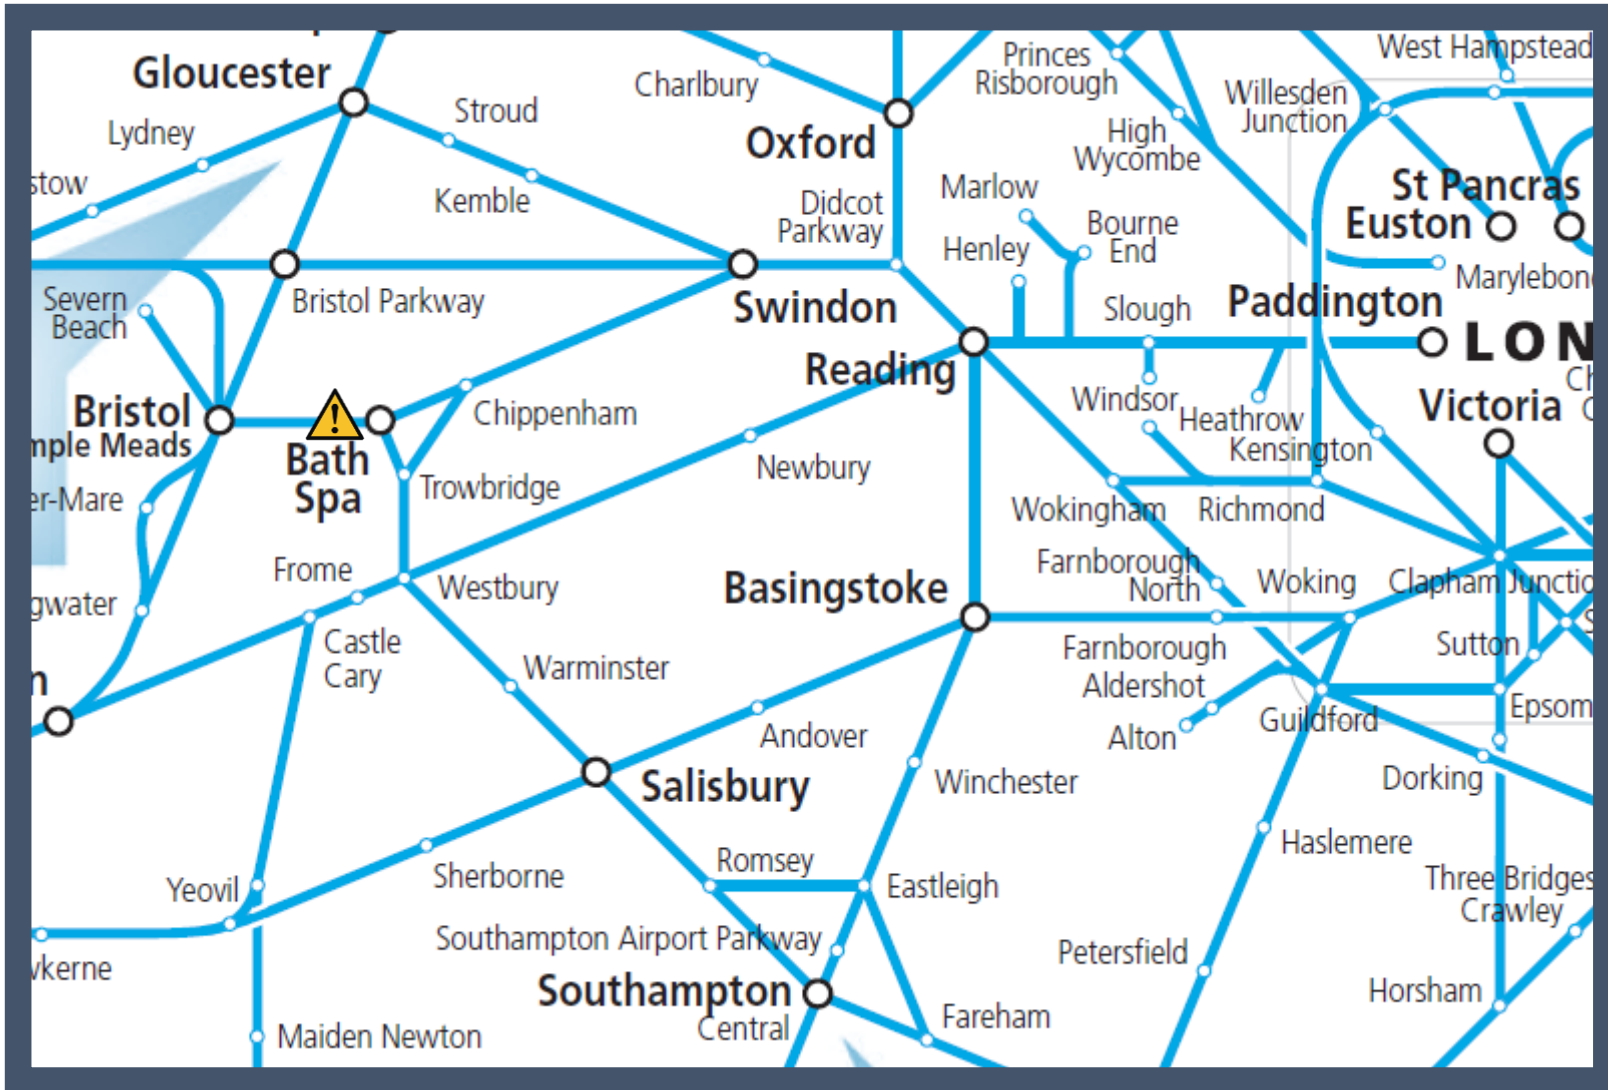

A fault with the signalling system between Bath Spa and Oldfield Park TOC affected: Great Western Railway

Key:

	Disruption
---	------------