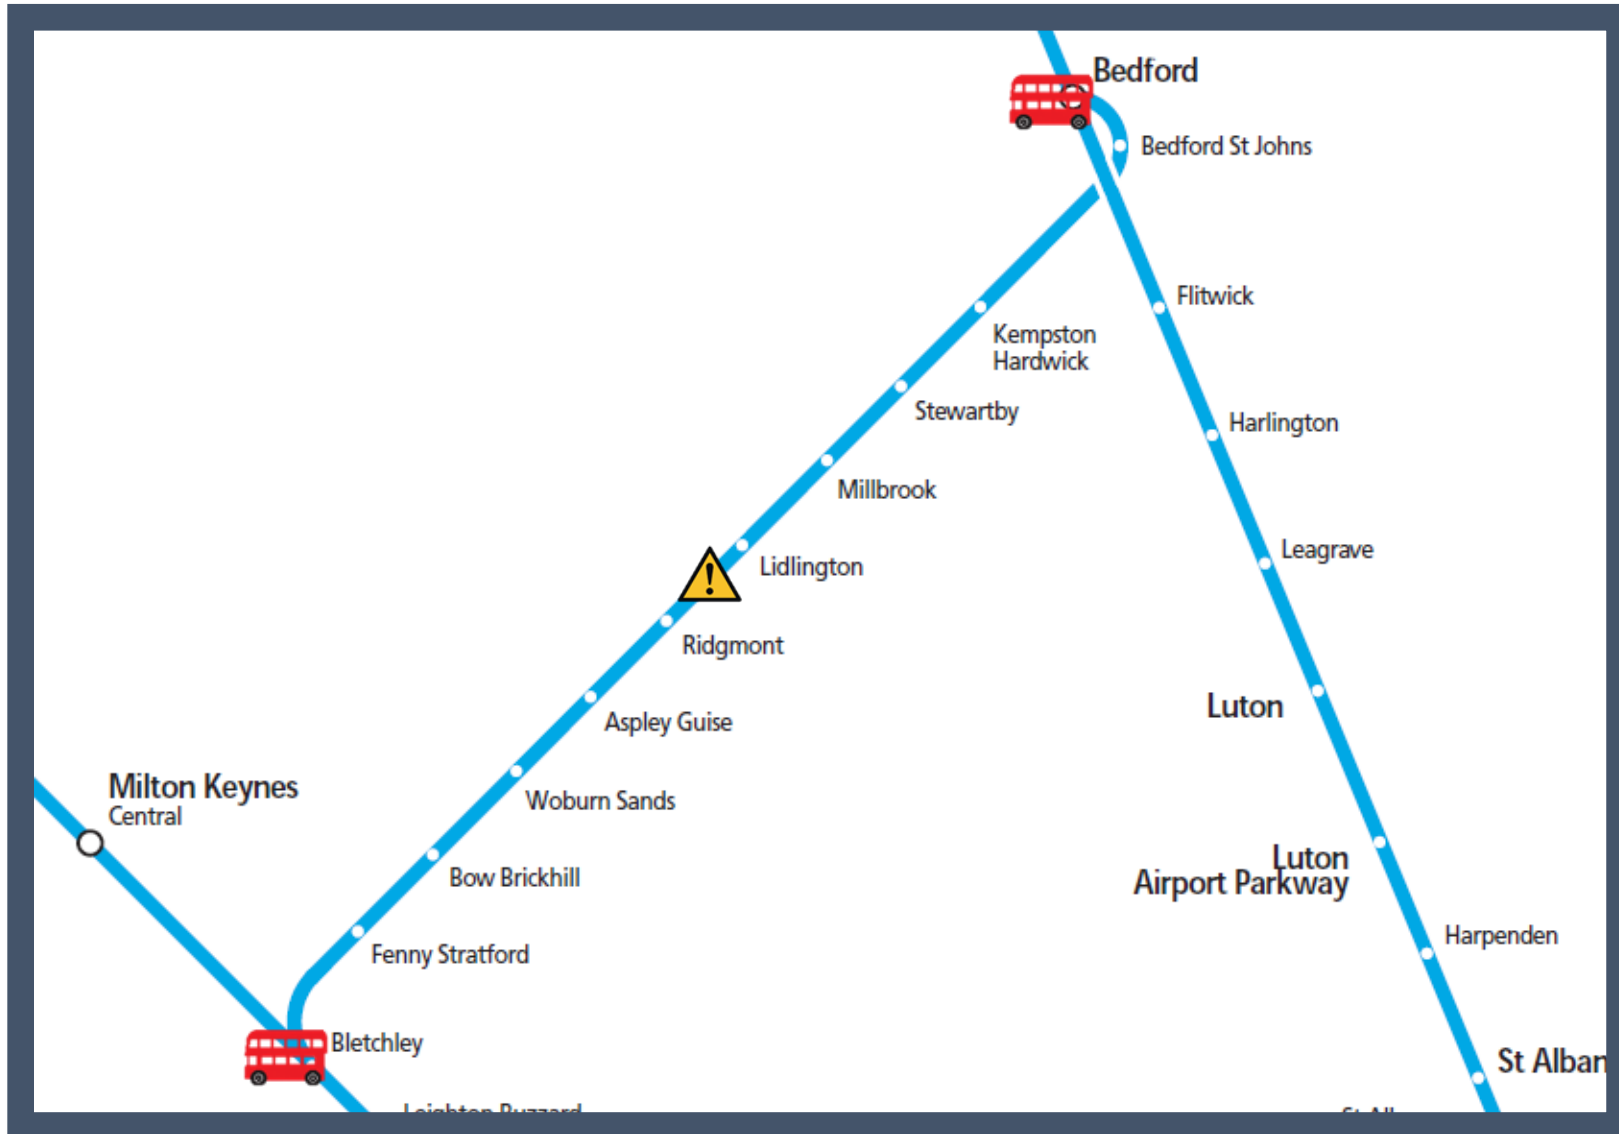

Buses replace trains between Bedford and Bletchley

TOC affected: London Northwestern Railway

Key:

	Disruption
	Bus Replacement Service