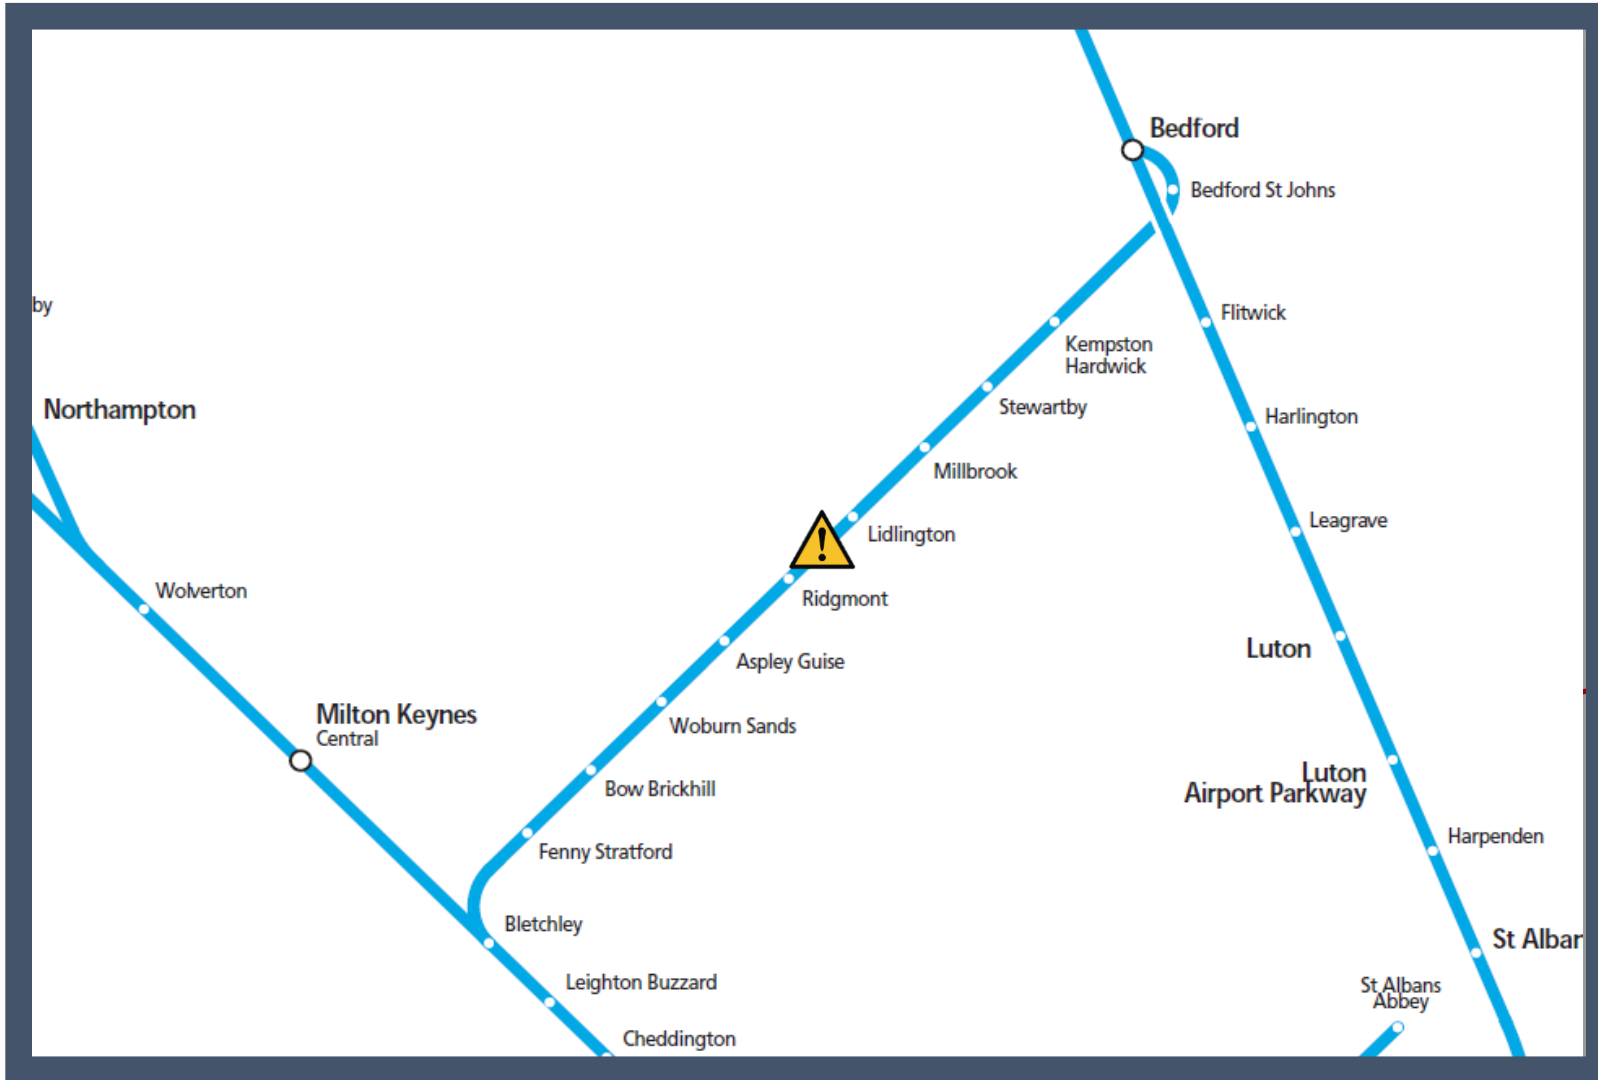

A shortage of train crew between Bedford and Bletchley

TOC affected: London Northwestern Railway

Key:

	Disruption
--	------------