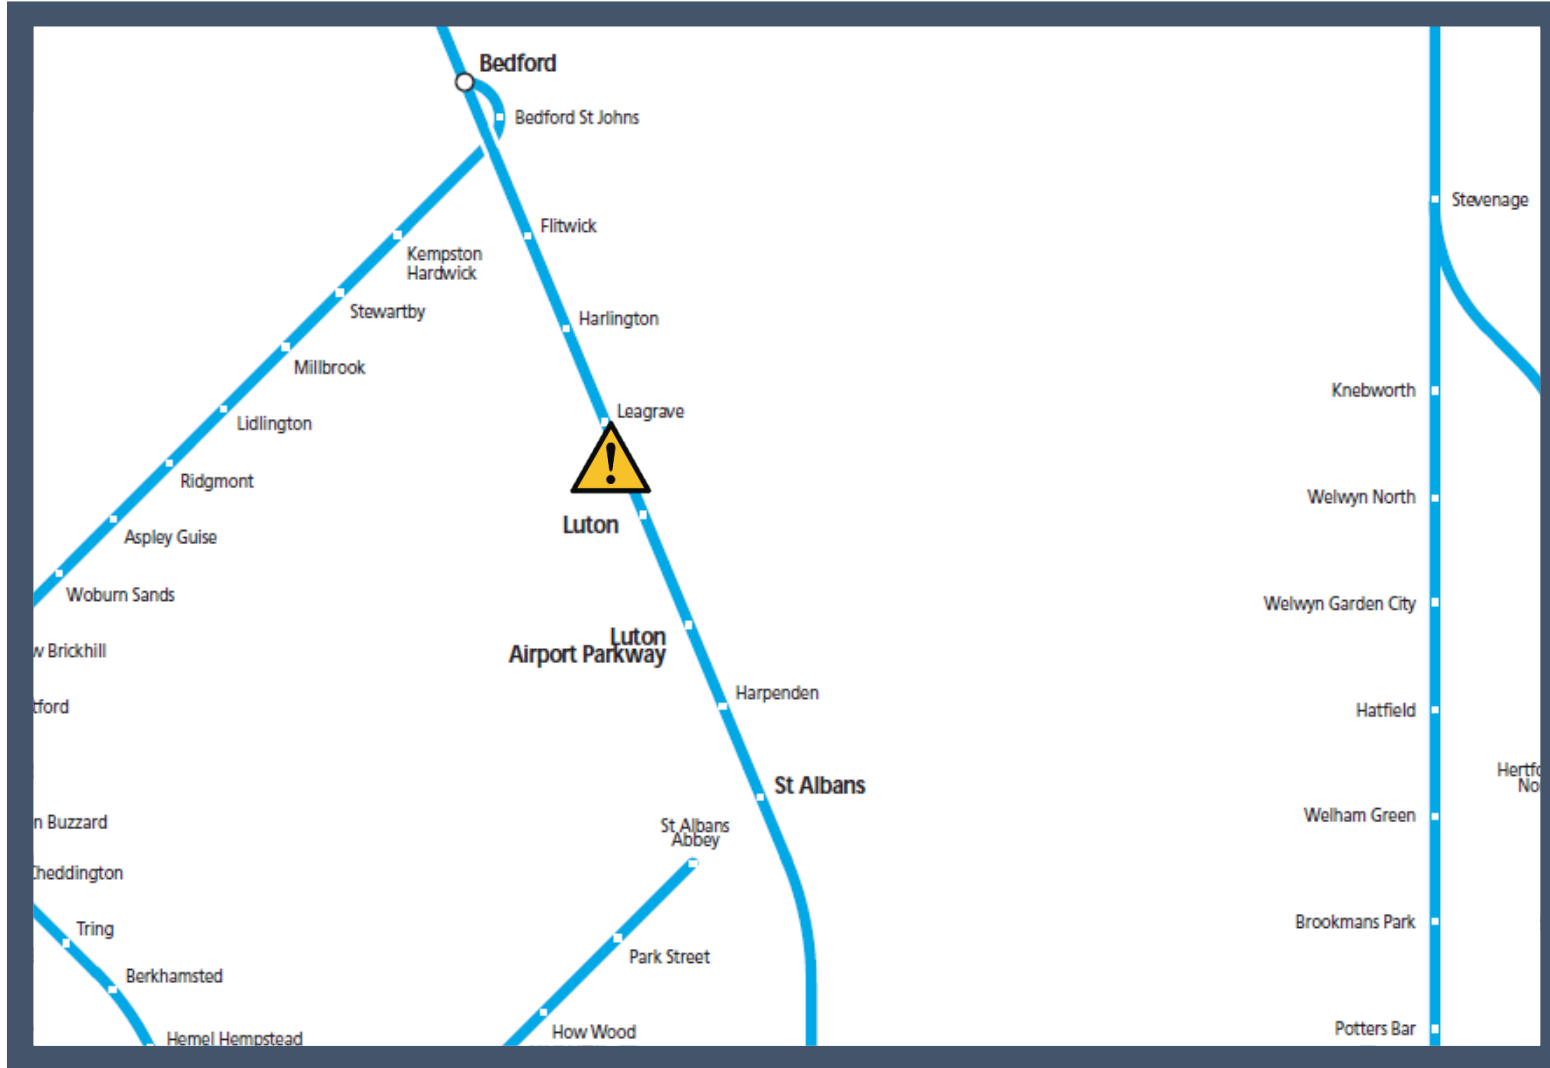

# A fault on a train between St Albans and Bedford TOC affected: Thameslink

Key:

Disruption