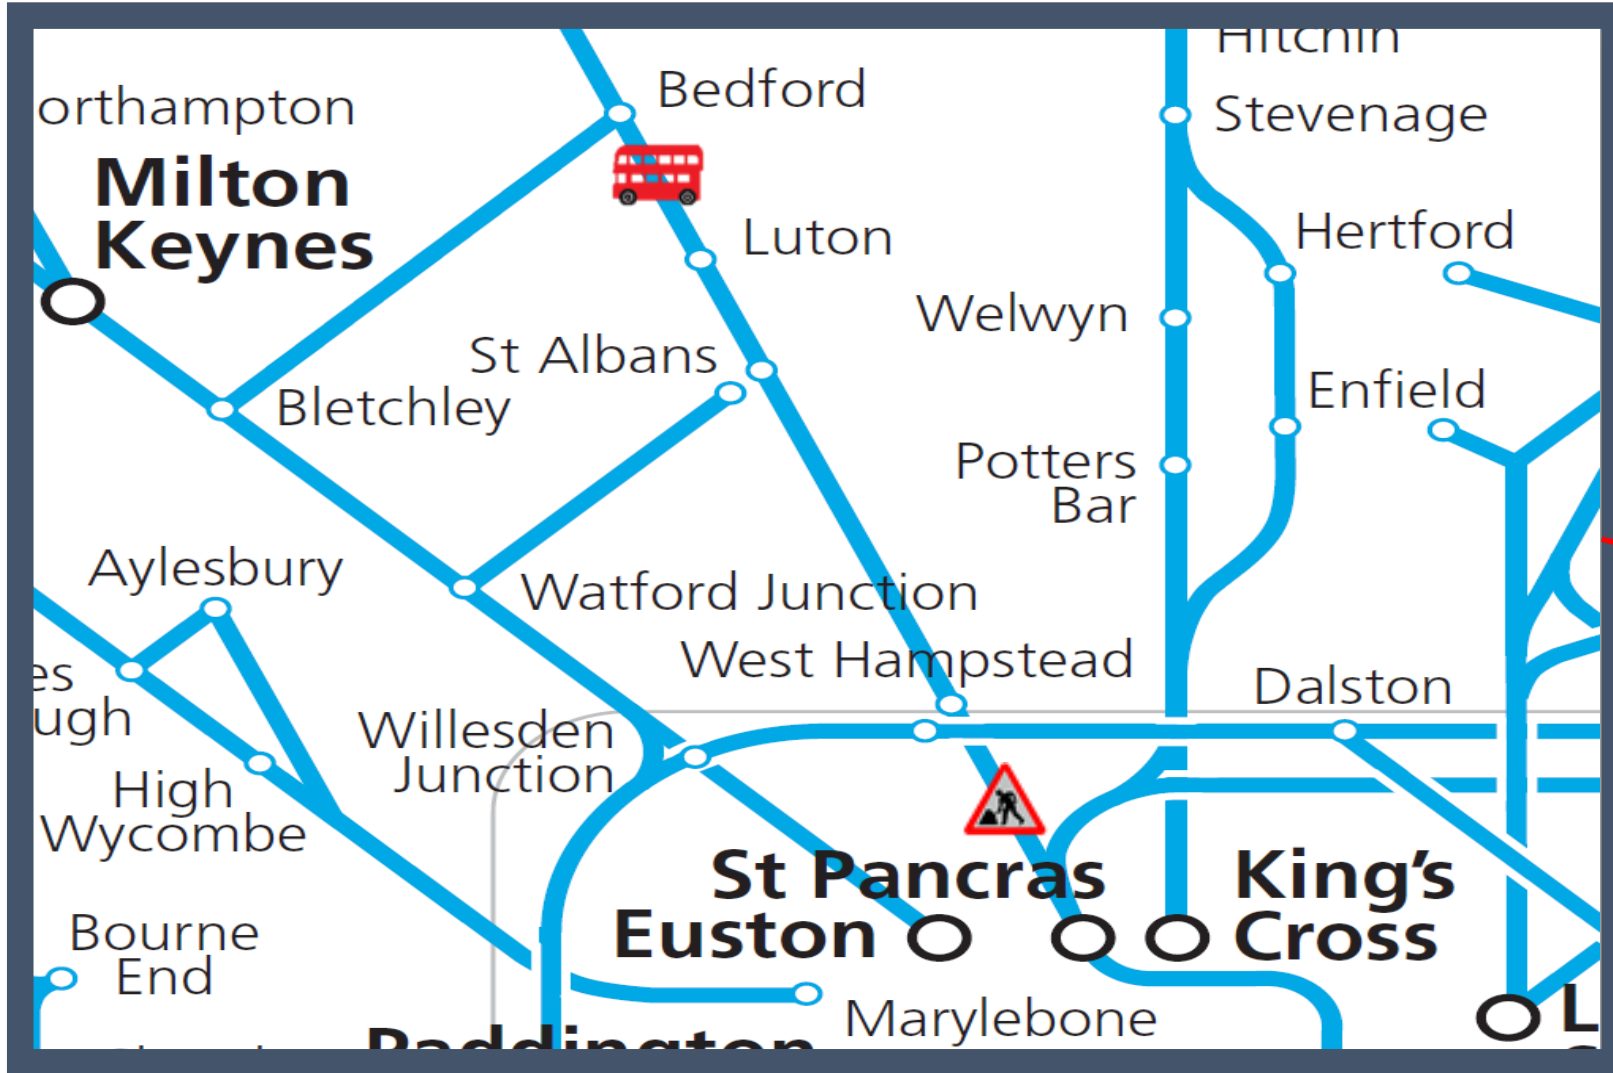

Engineering work is taking place Luton and Bedford

TOC affected: Thameslink

Key:

Engineering Works

Bus Replacement Services