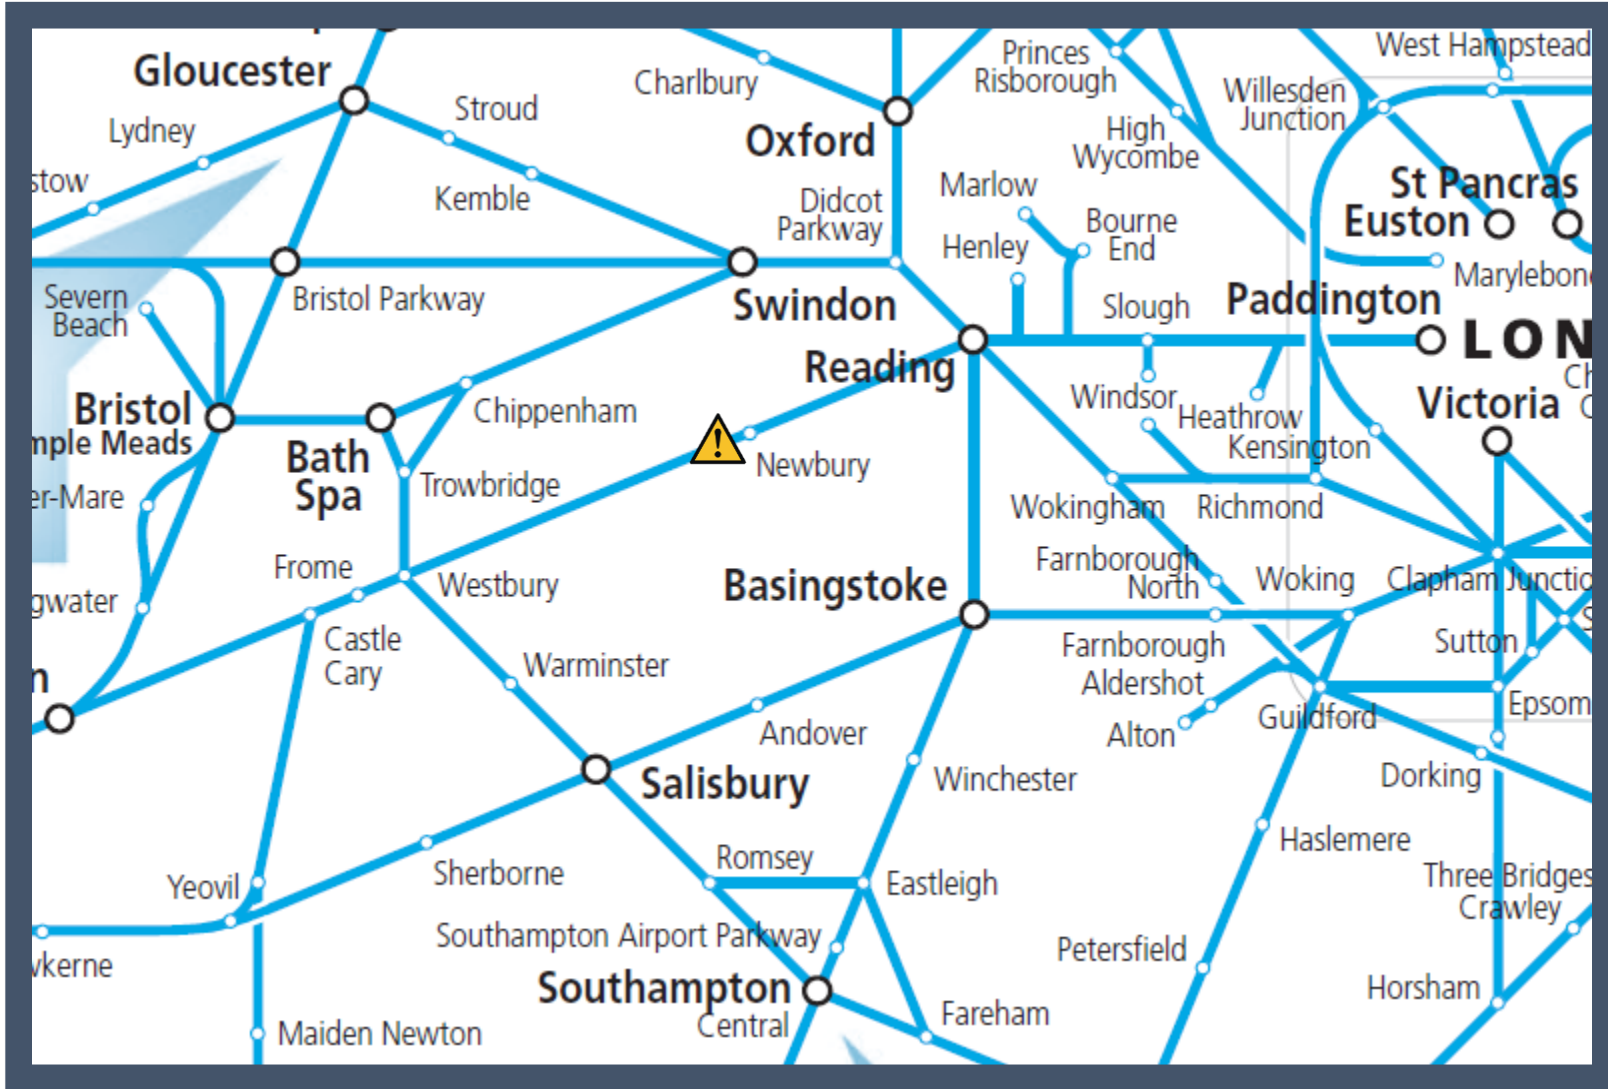

A broken down train between Reading and Bedwyn

TOC affected: Great Western Railway

Key:

	Disruption
--	------------