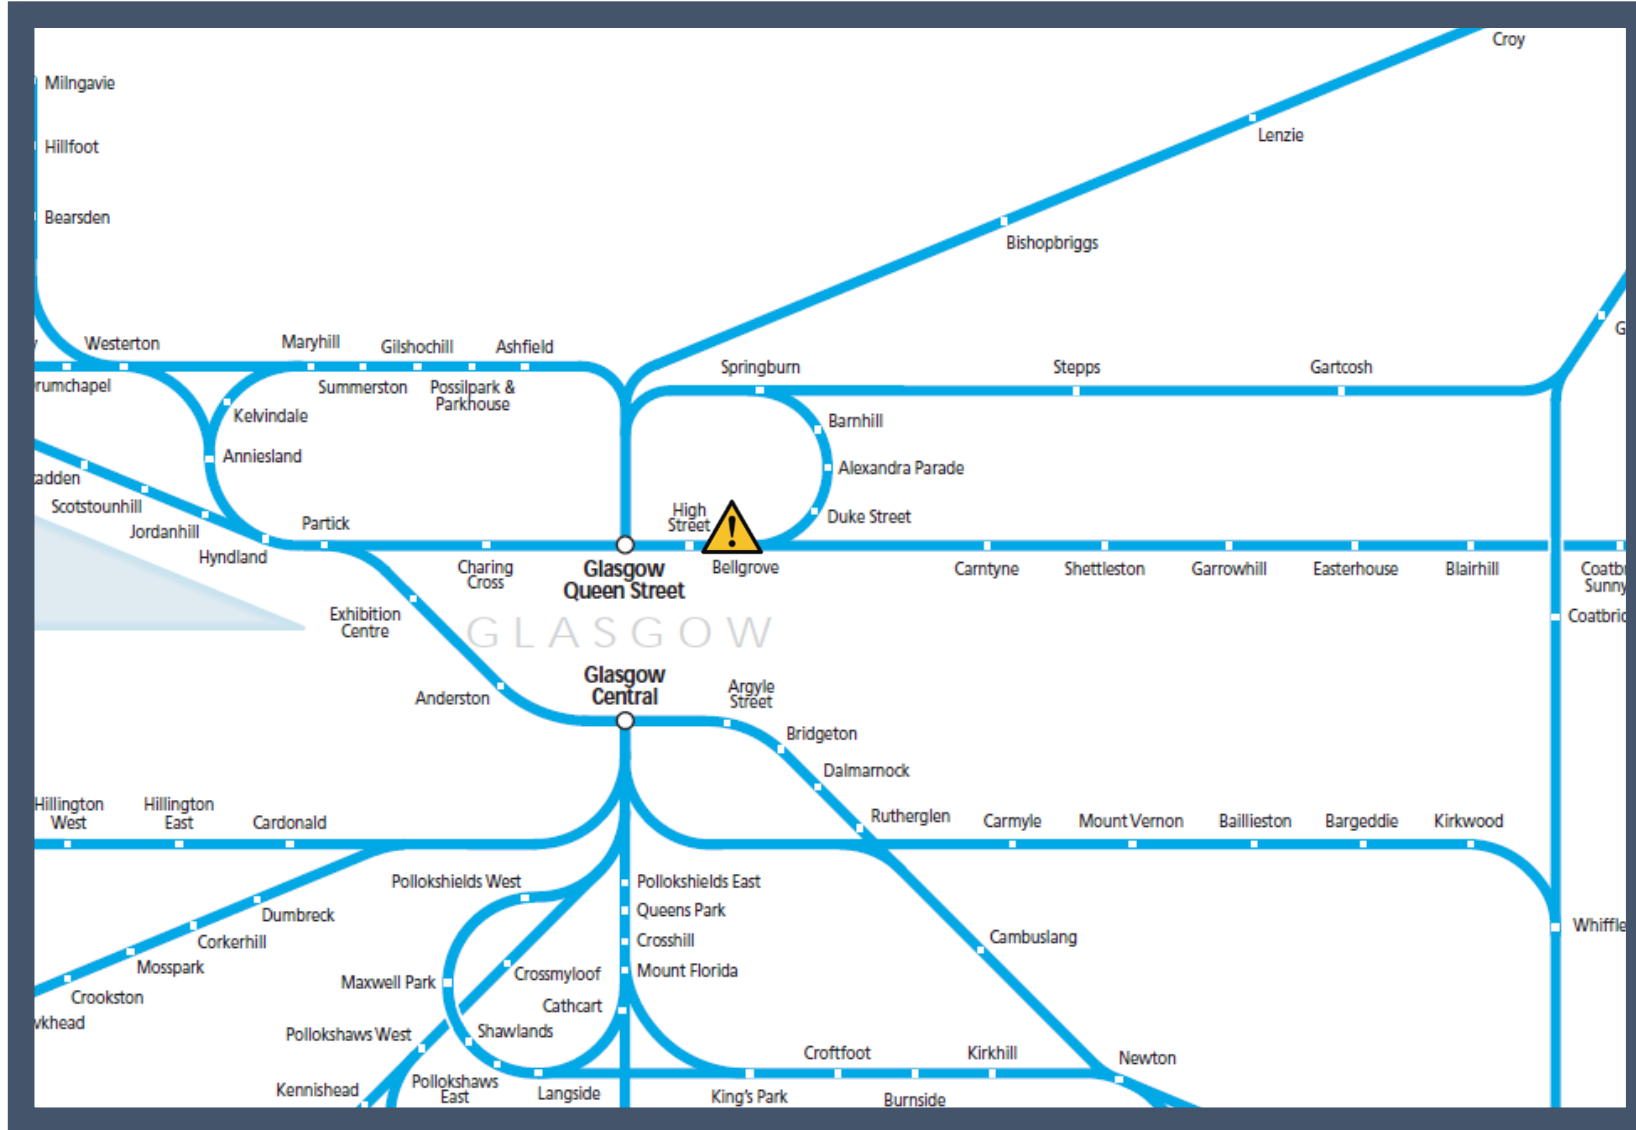

A fault with the signaling system between Glasgow Queen Street and Bellgrove

TOC affected: ScotRail

Key:

	Disruption
---	------------