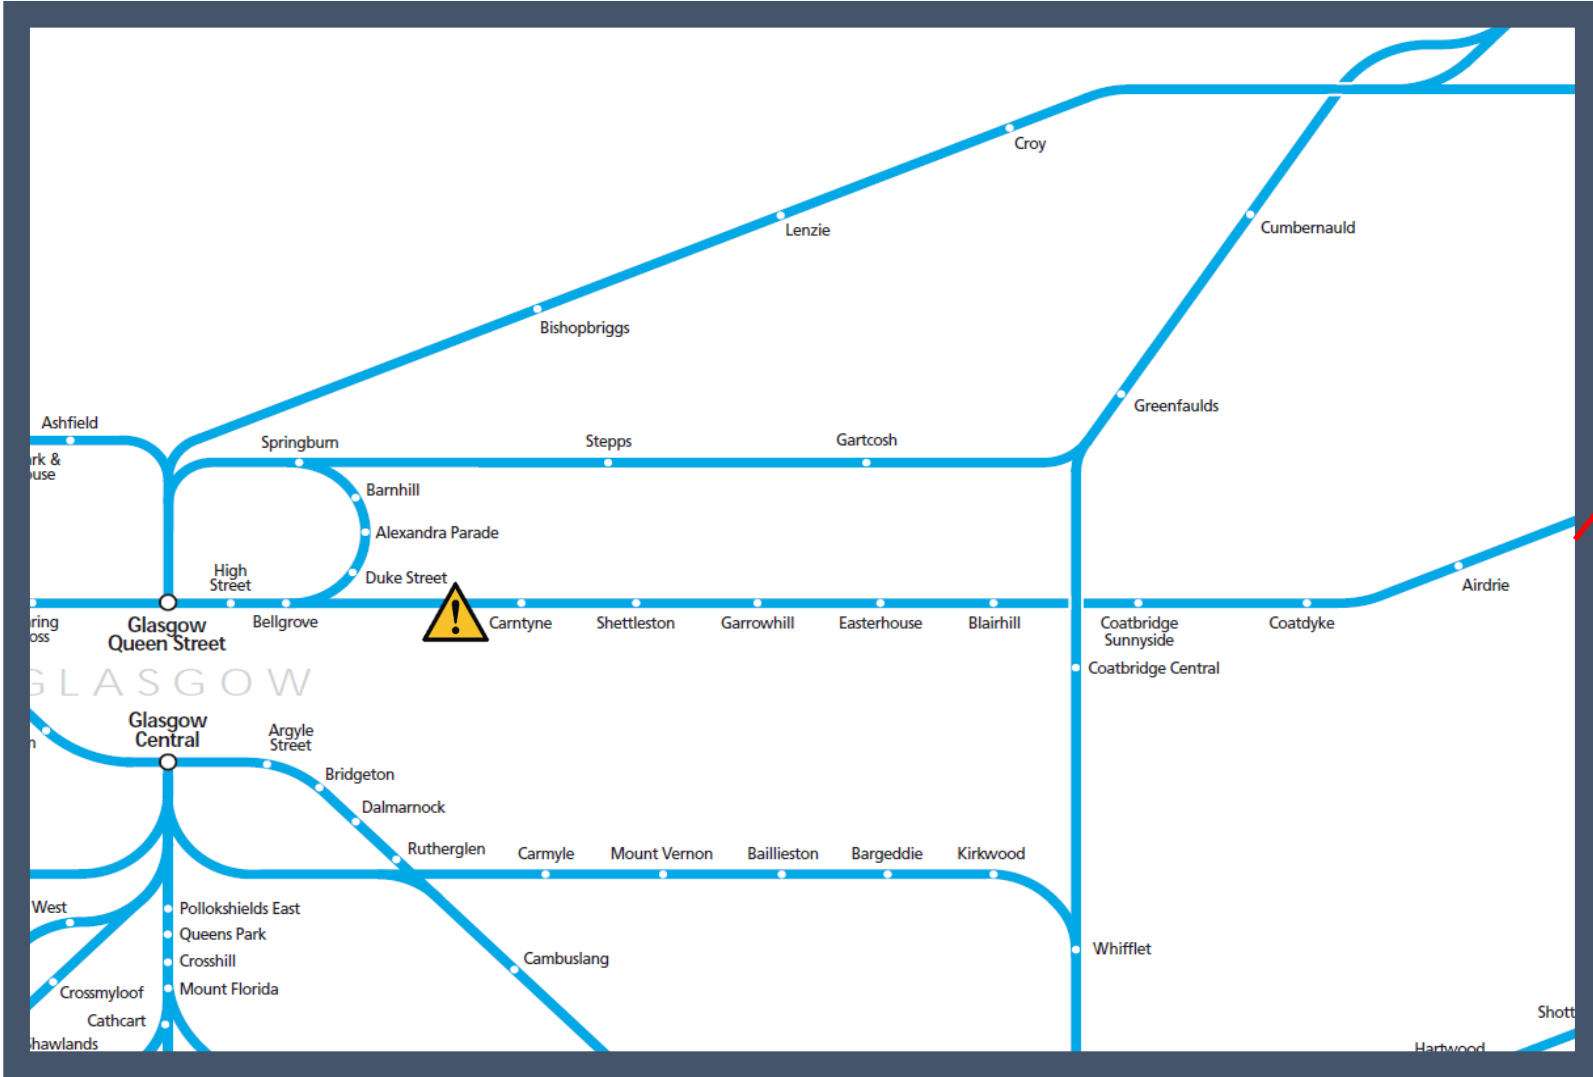

A fault with the signalling system between Bellgrove and Carntyne

TOC affected: ScotRail

Key:

Disruption