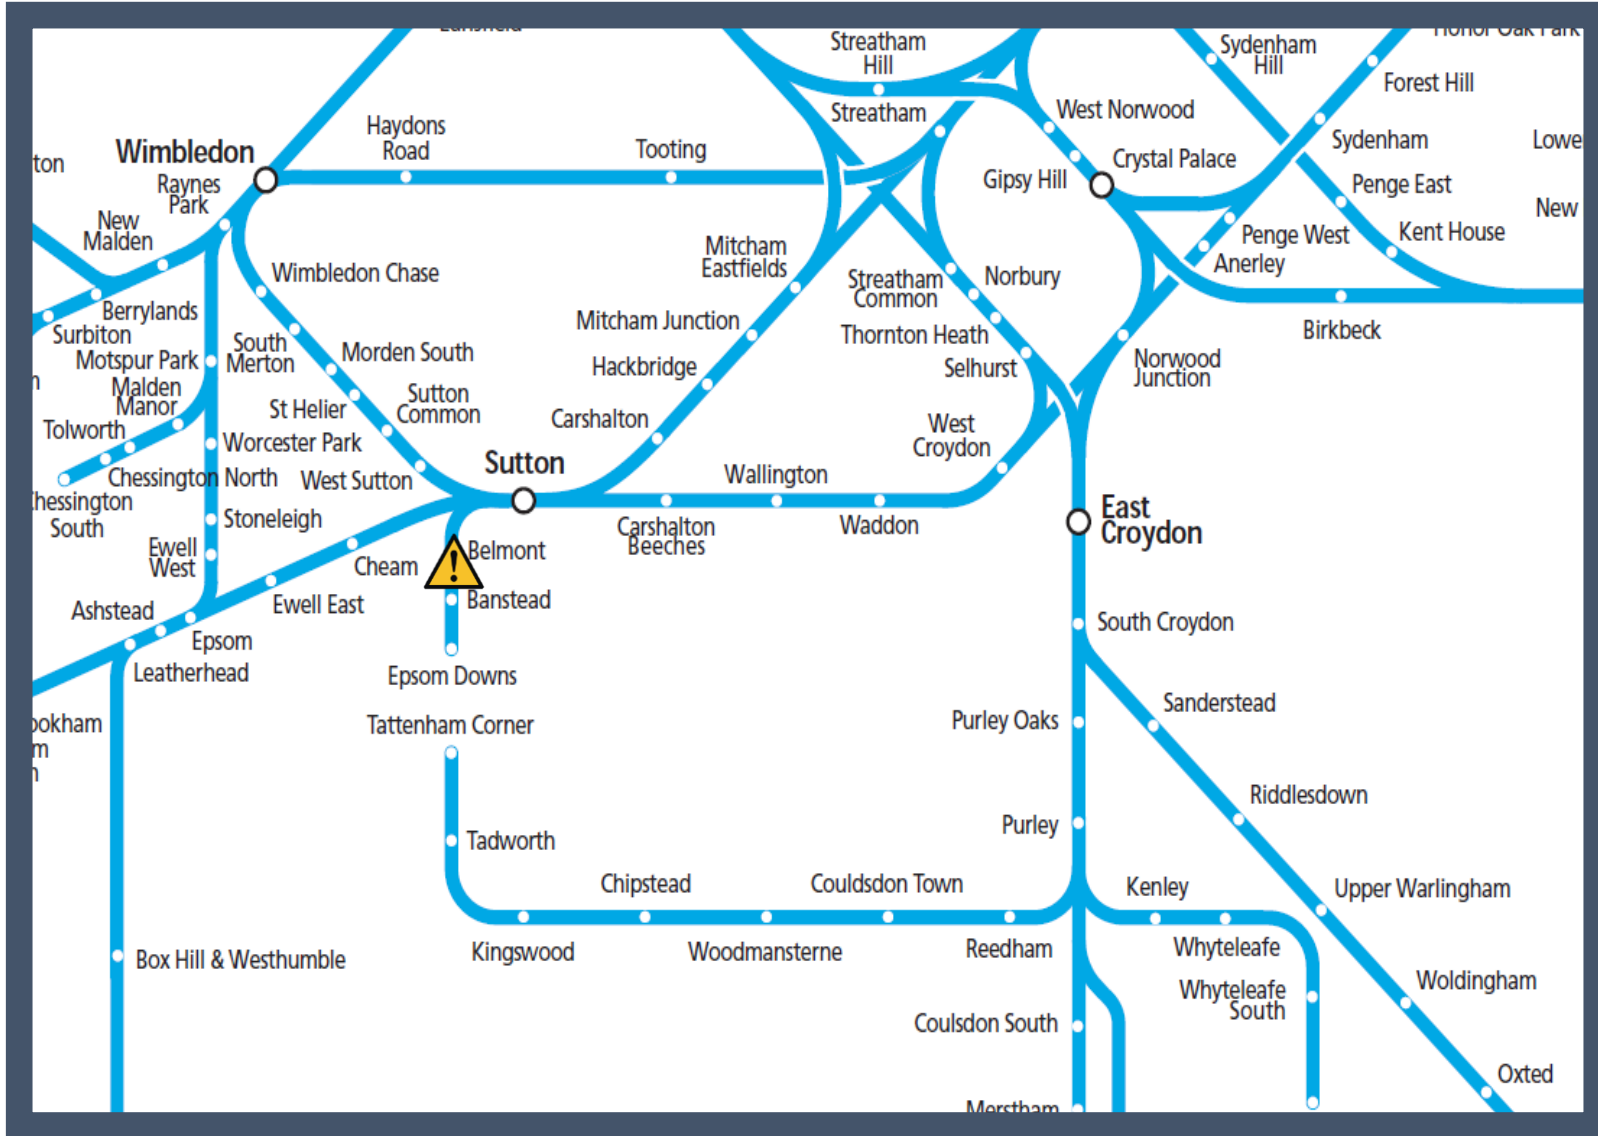

Flooding at Belmont

TOC affected: Southern

Key:

Disruption