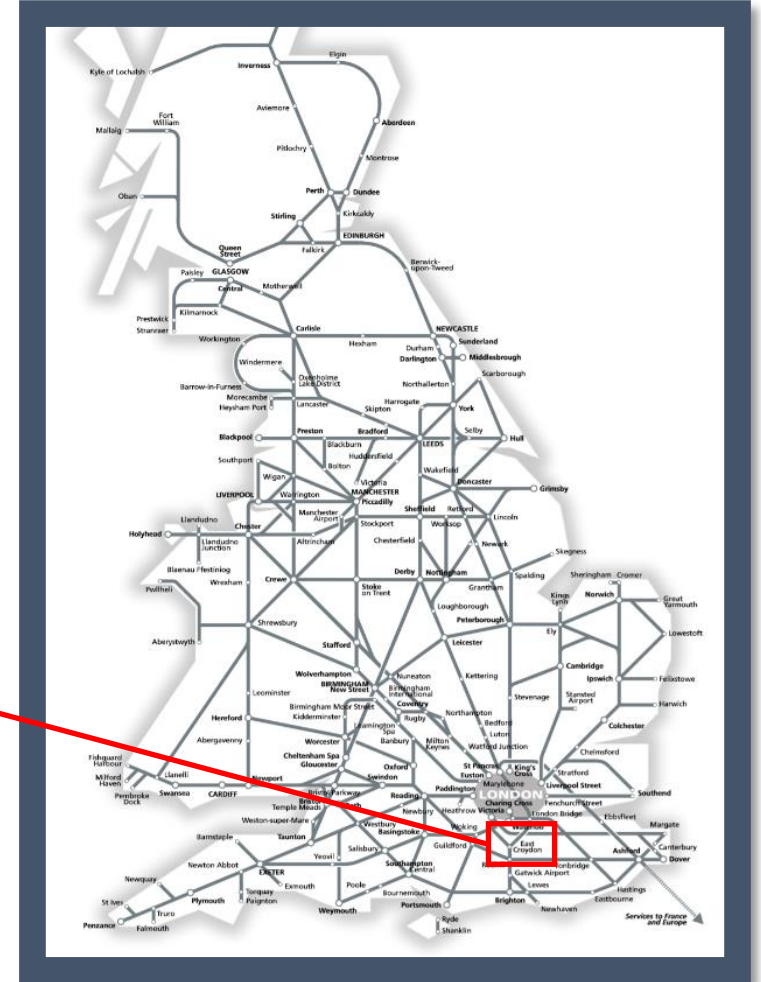

Flooding at Belmont

TOC affected: Southern

Key:

Disruption