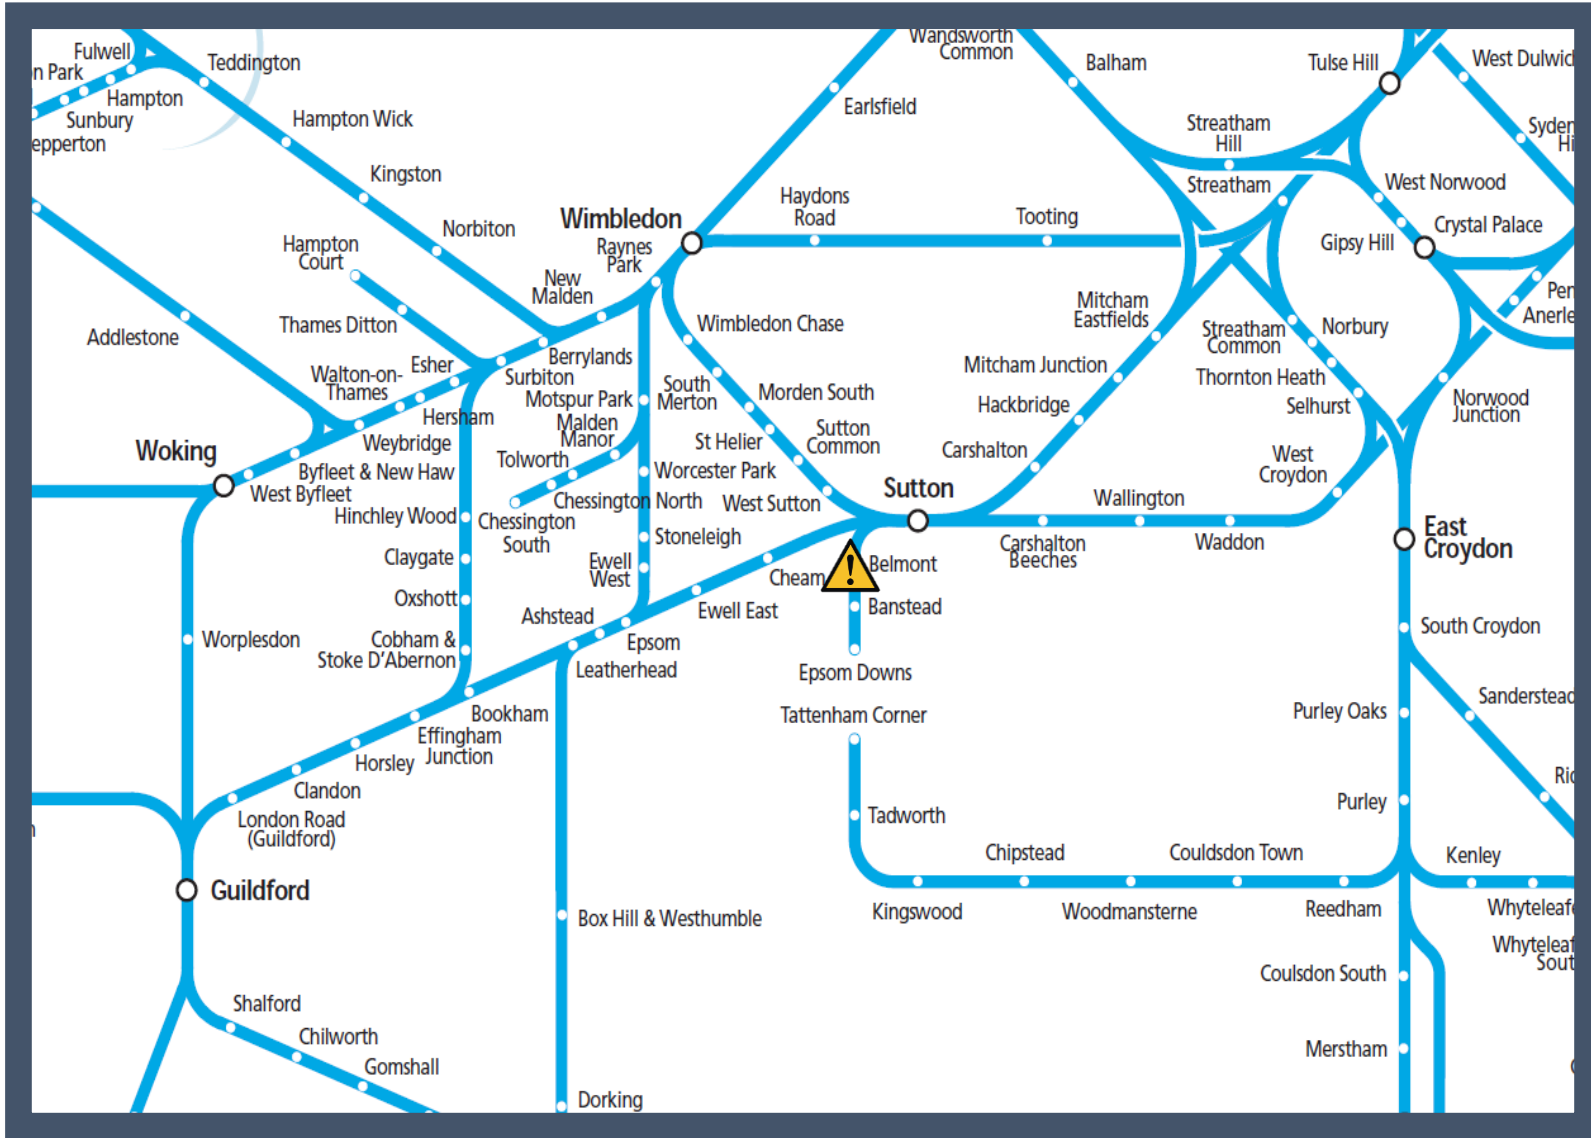

# Flooding at Belmont

TOC affected: Southern

Key:

Disruption