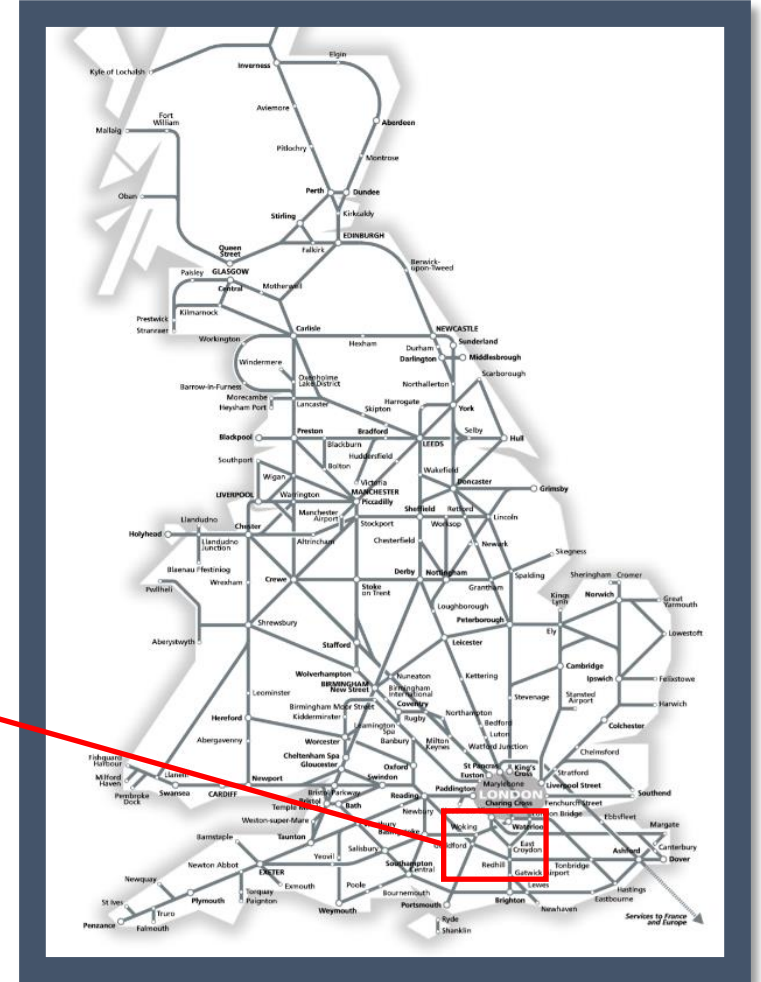

# Flooding at Belmont

TOC affected: Southern

Key:

Disruption