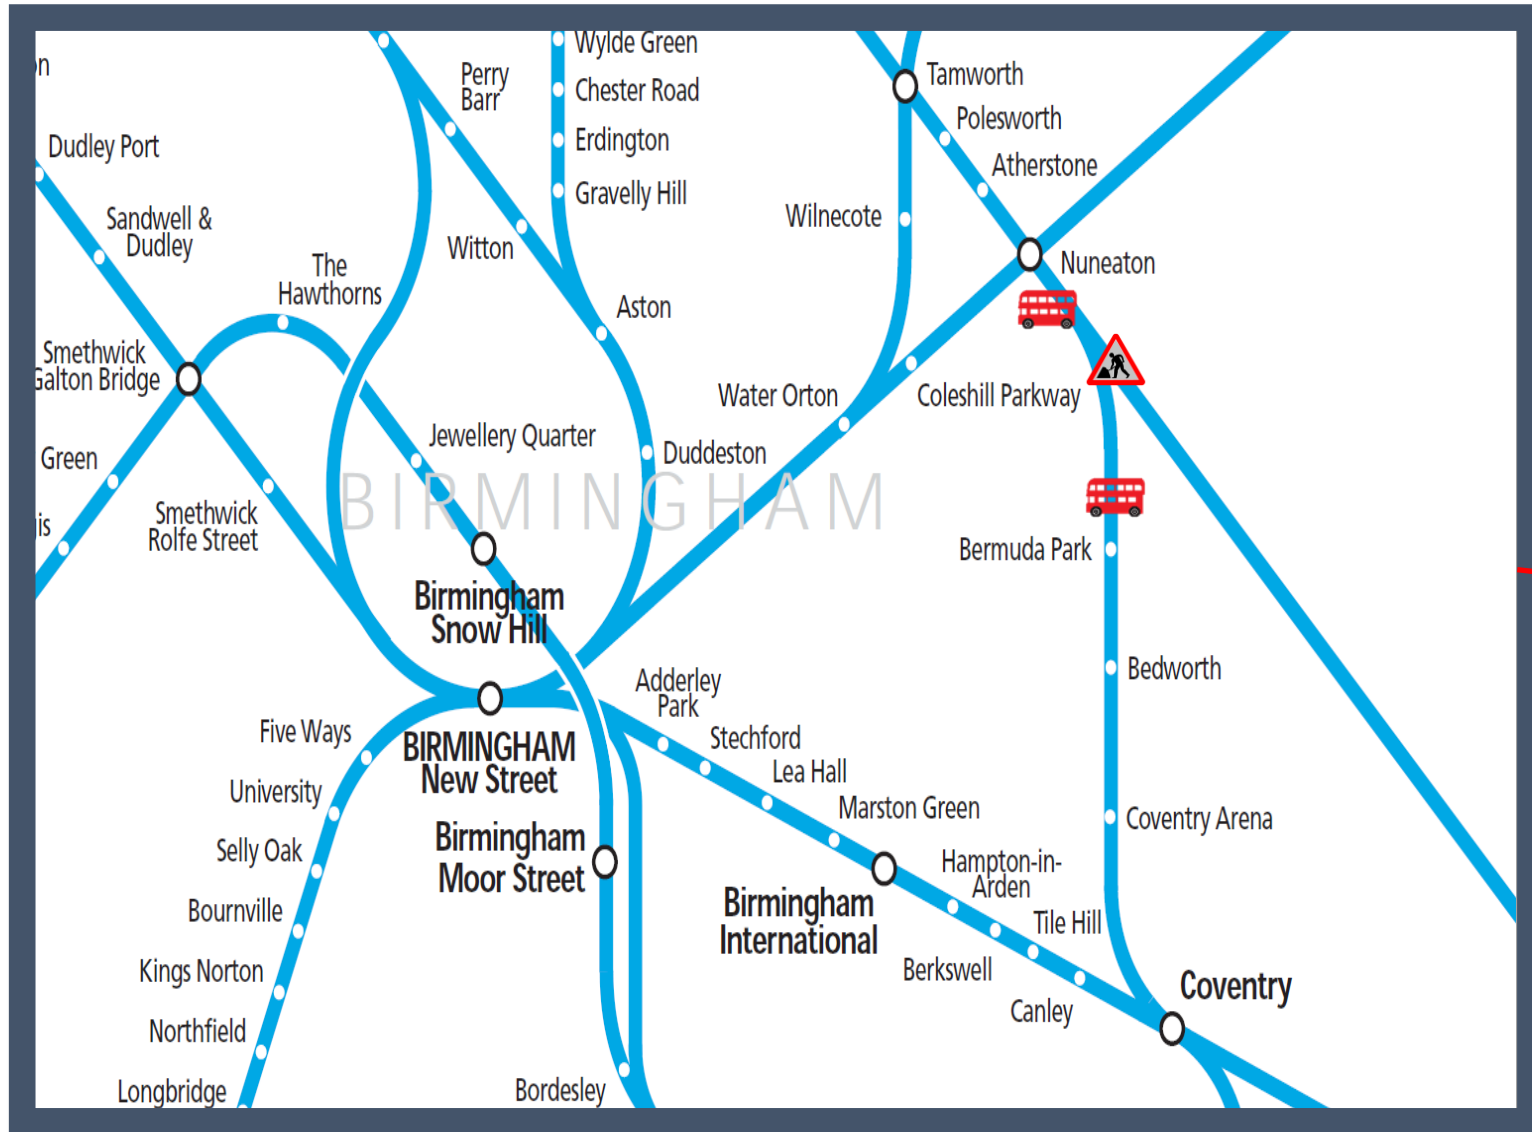

Buses replace trains between Bermuda Park and Nuneaton

TOC affected: West Midlands Railway

Key:

Engineering Works