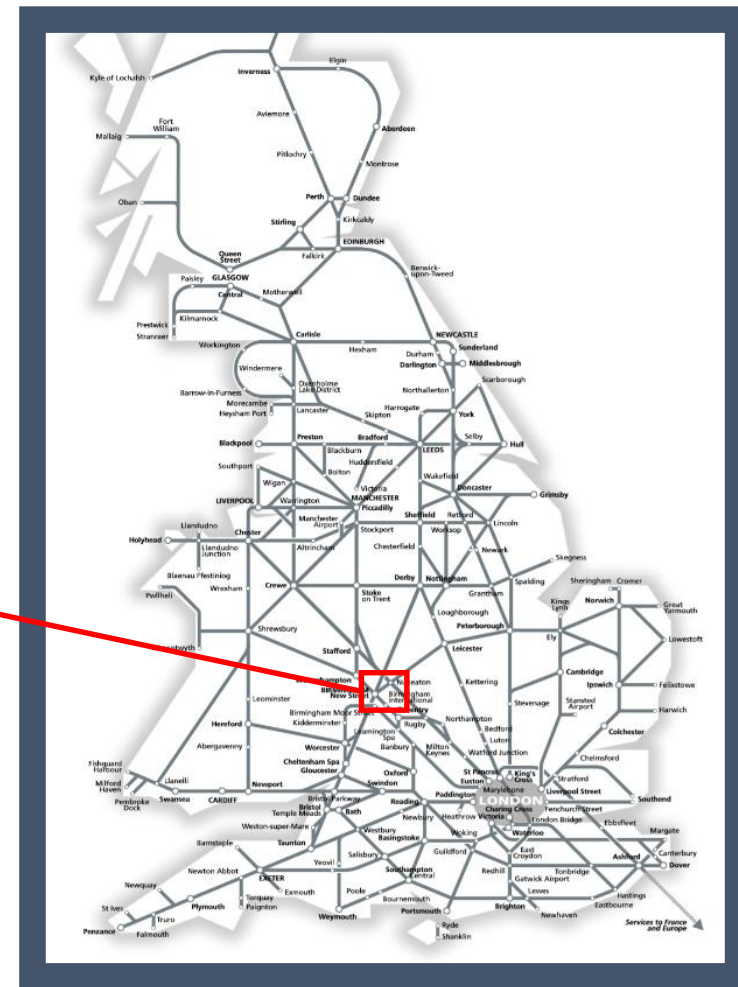

Buses replace trains between Bermuda Park and Nuneaton

TOCs affected: West Midlands Railway

Key:

Engineering Works

Bus Replacement Services