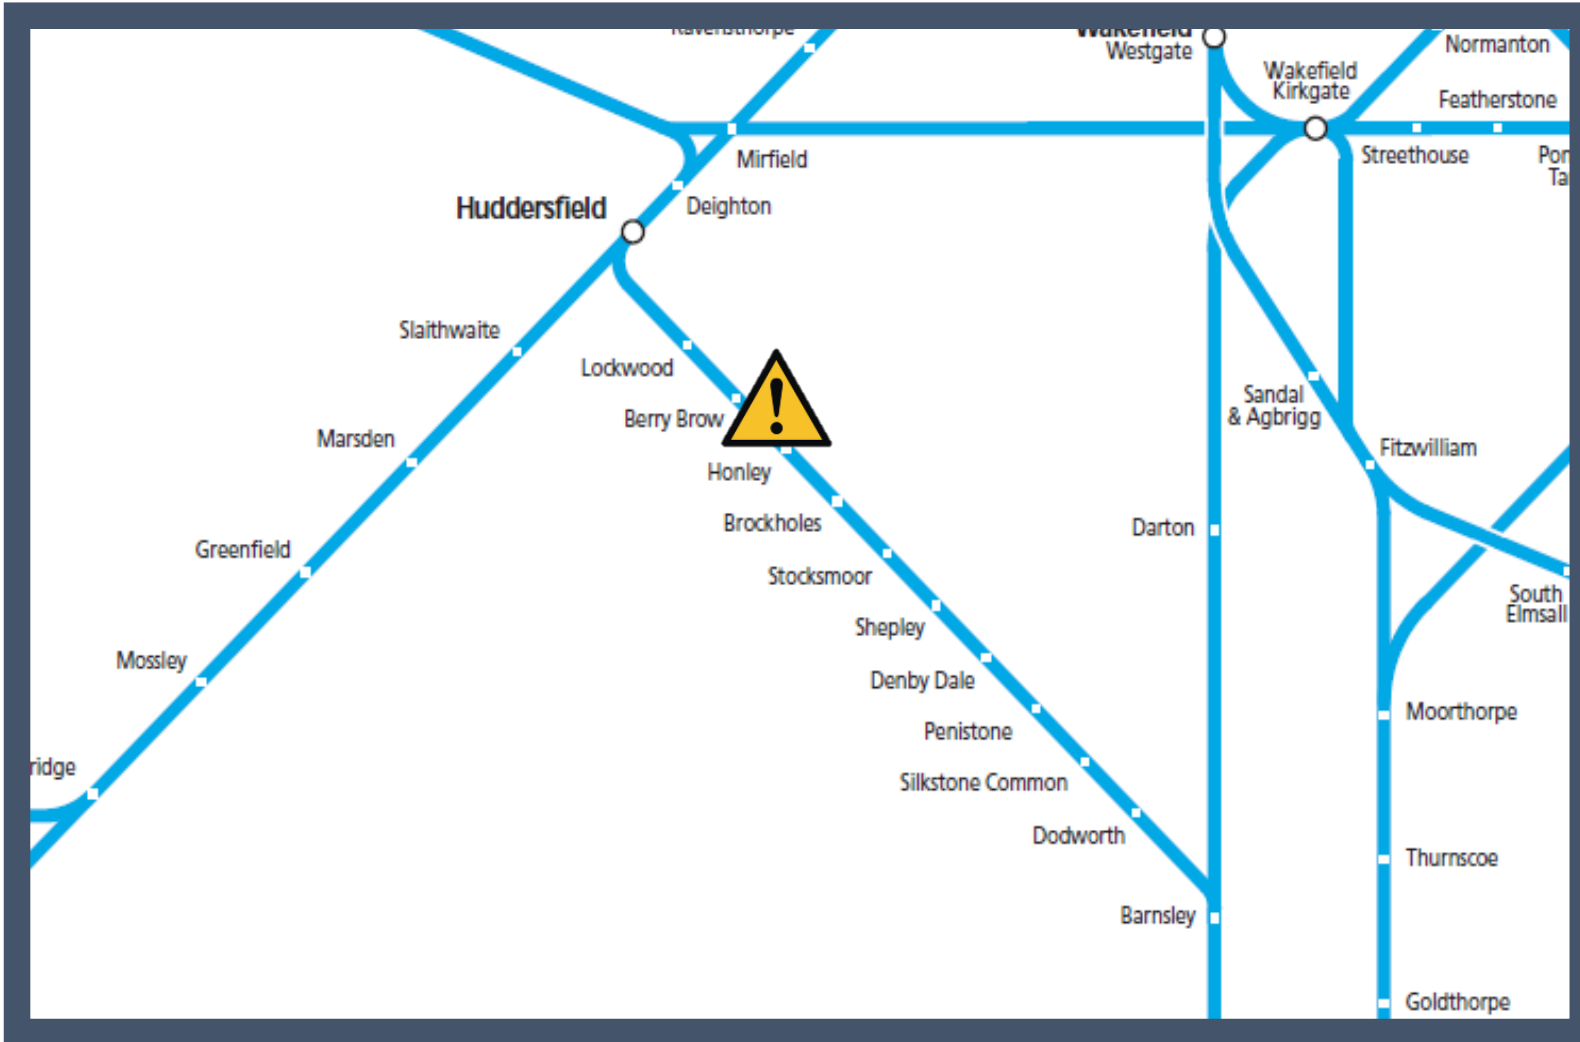

Cattle on the railway in the Berry Brow area

TOC affected: Northern

Key:

Disruption