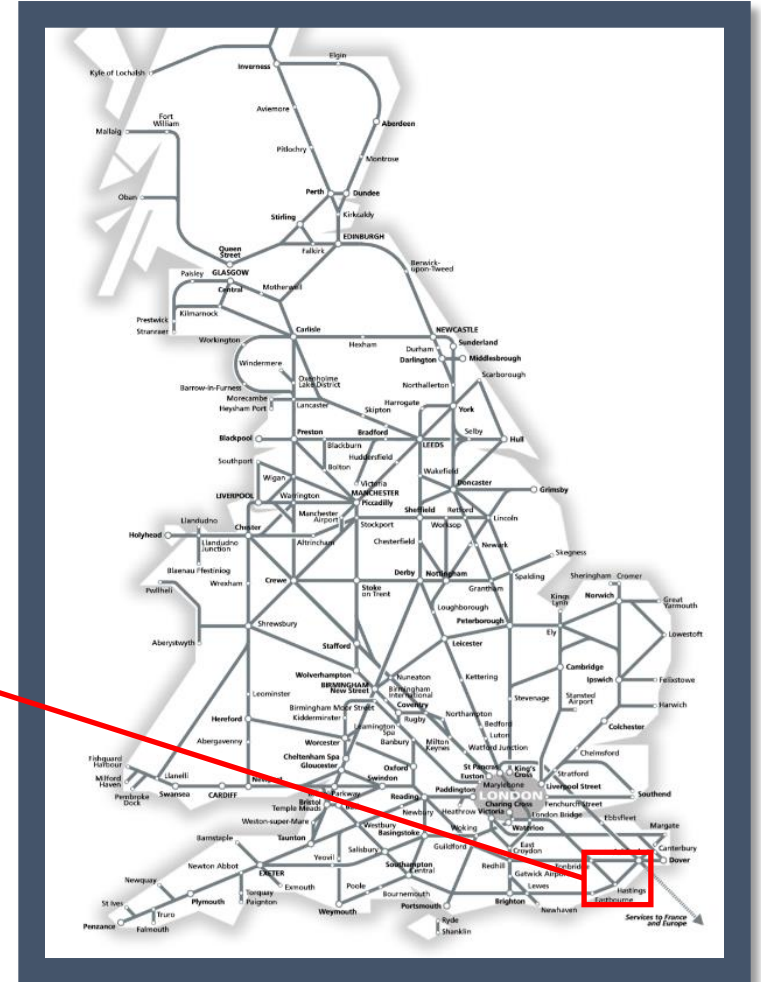

Buses replace trains between Bexhill / Hastings and Ashford International

TOC affected: Southern

Key:

-  Engineering Works
-  Bus Replacement Services