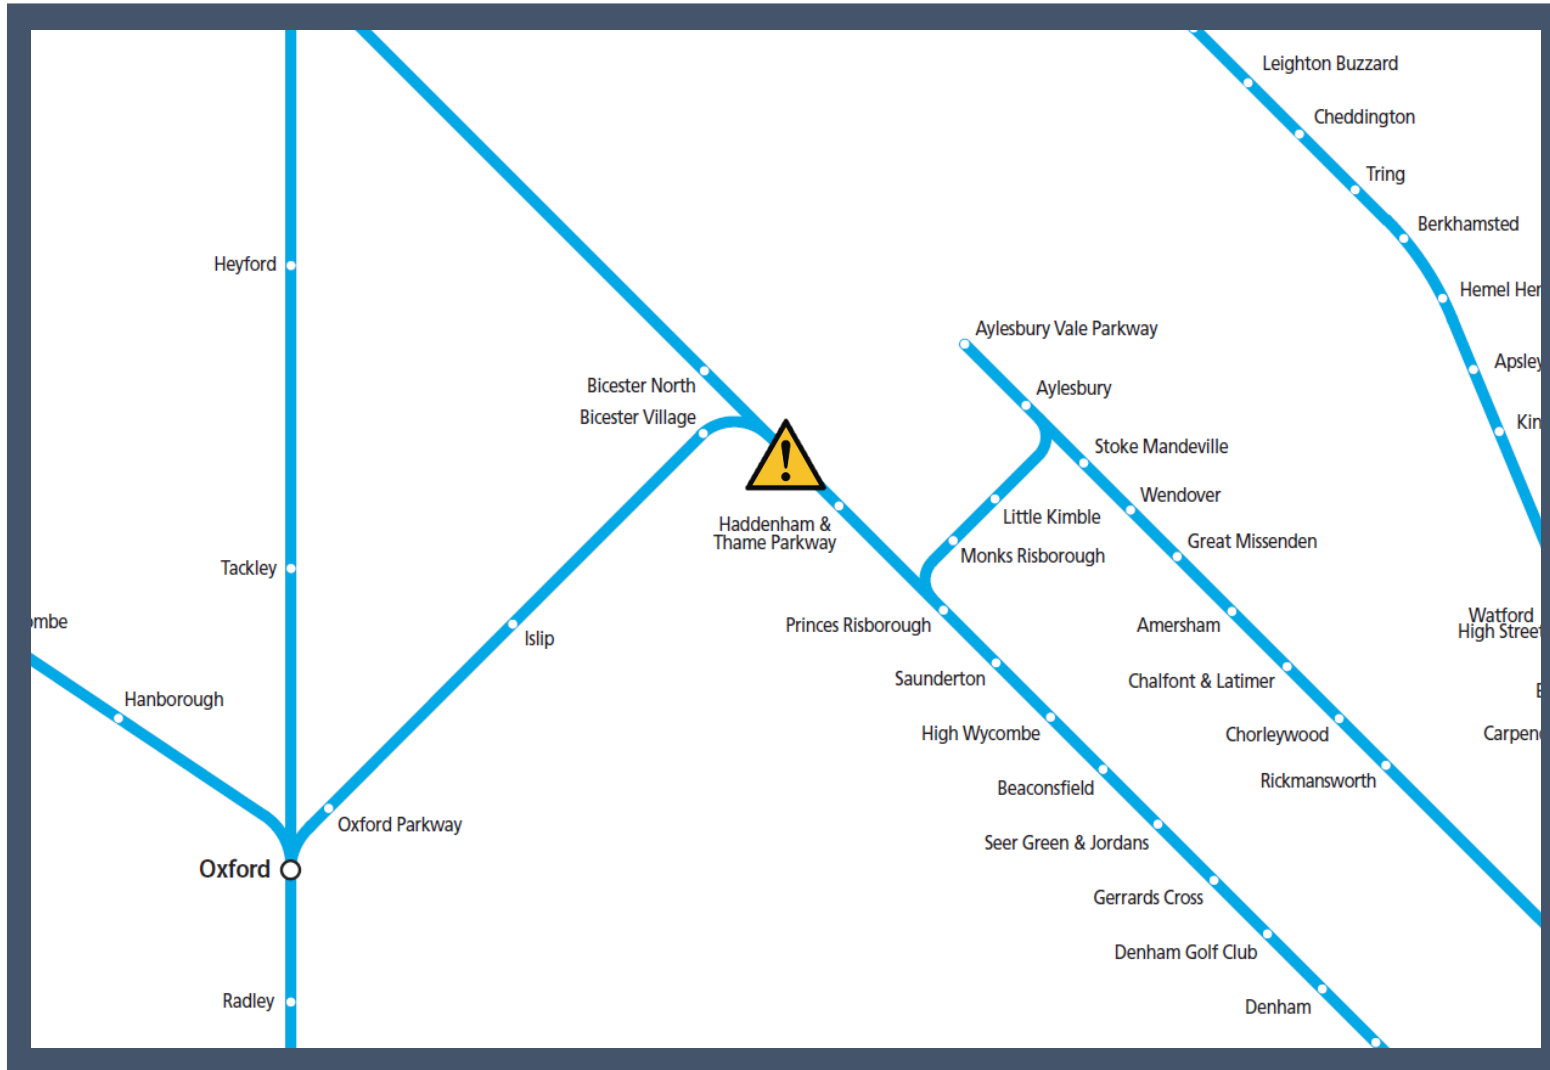

# A broken down train between Princes Risborough and Bicester

TOC affected: Chiltern Railways

Key:

Disruption