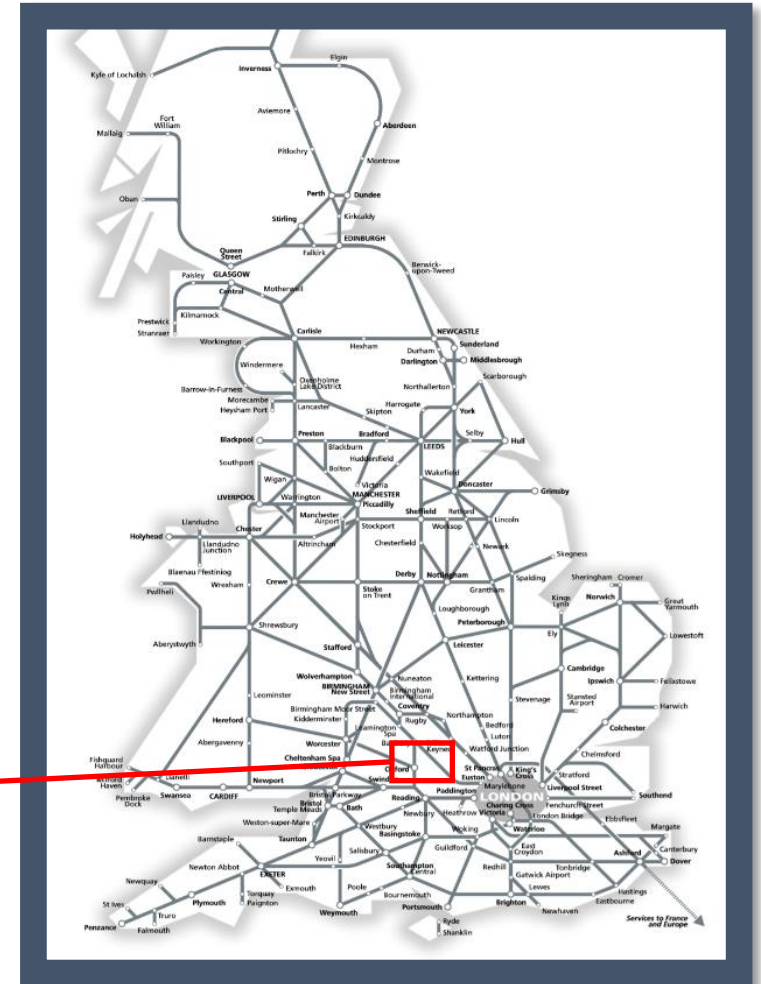

# A broken down train between Princes Risborough and Bicester

TOC affected: Chiltern Railways

Key:

Disruption