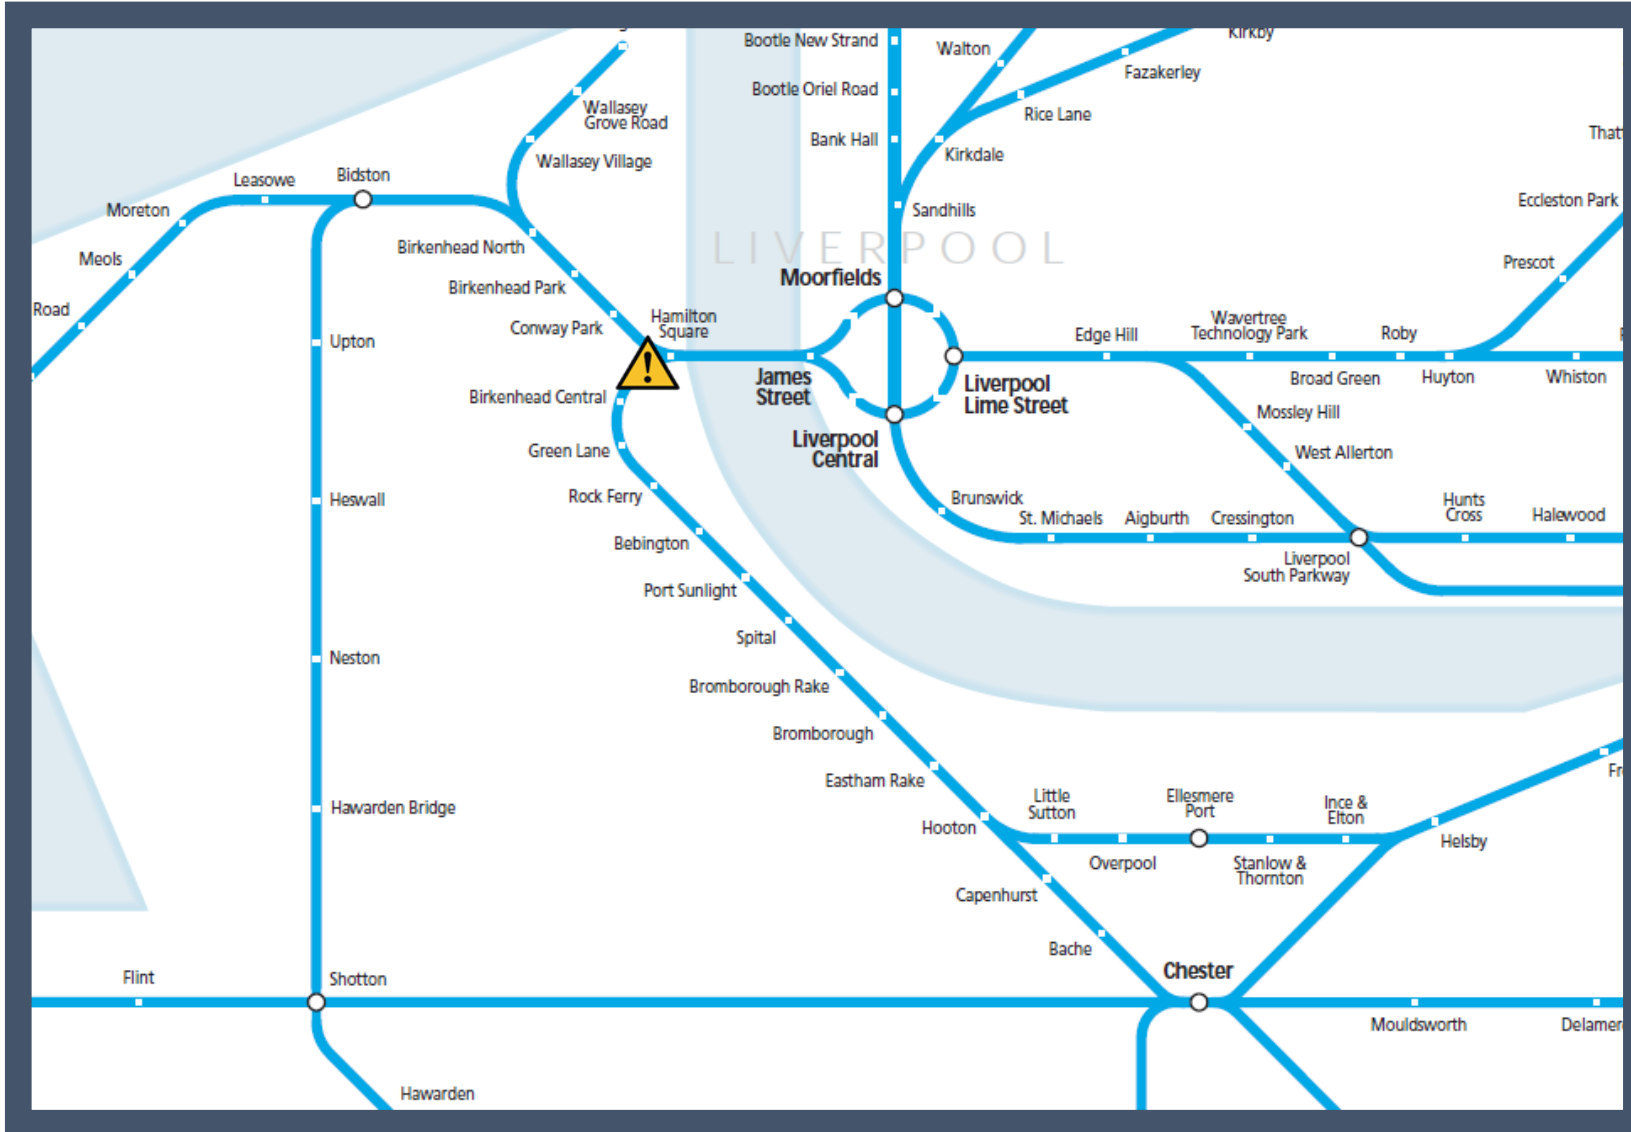

# A broken down train at Birkenhead Central

TOC affected: Merseyrail

Key:

Disruption