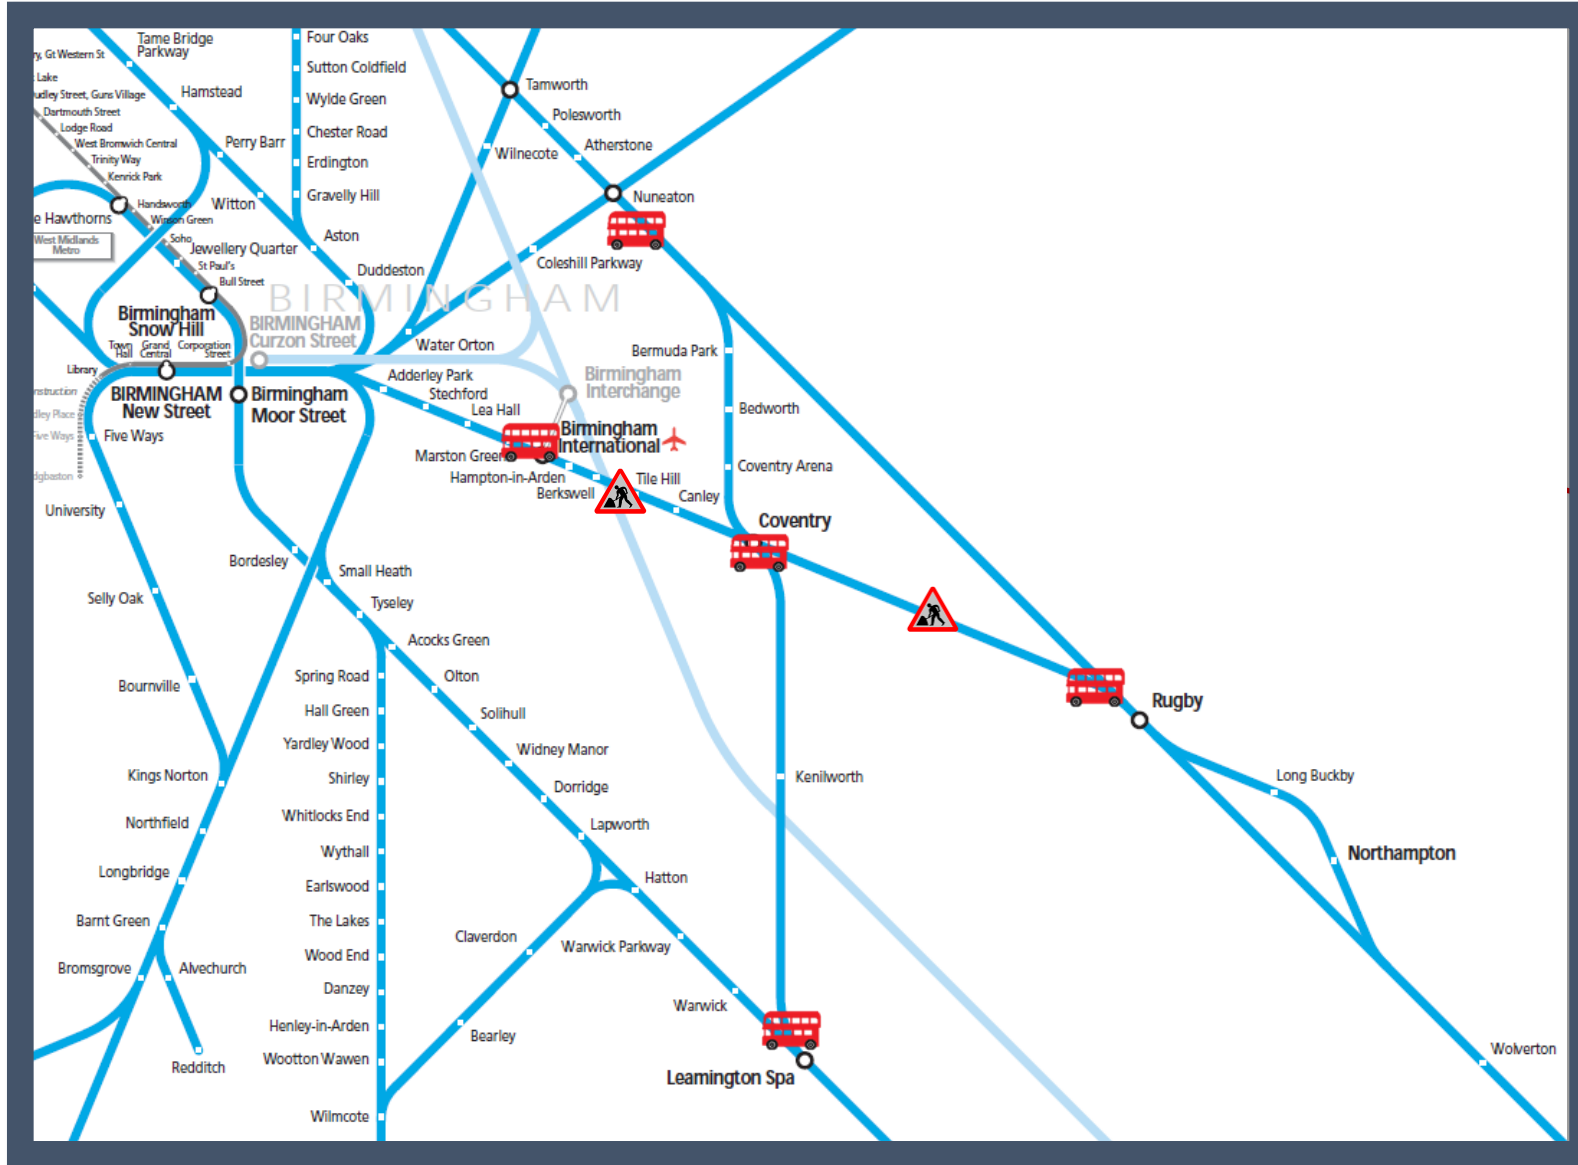

Amended service in the Birmingham International / Coventry area

TOCs affected: CrossCountry, London Northwestern Railway, West Midlands Railway

Key:

Engineering Works

Bus Replacement Services