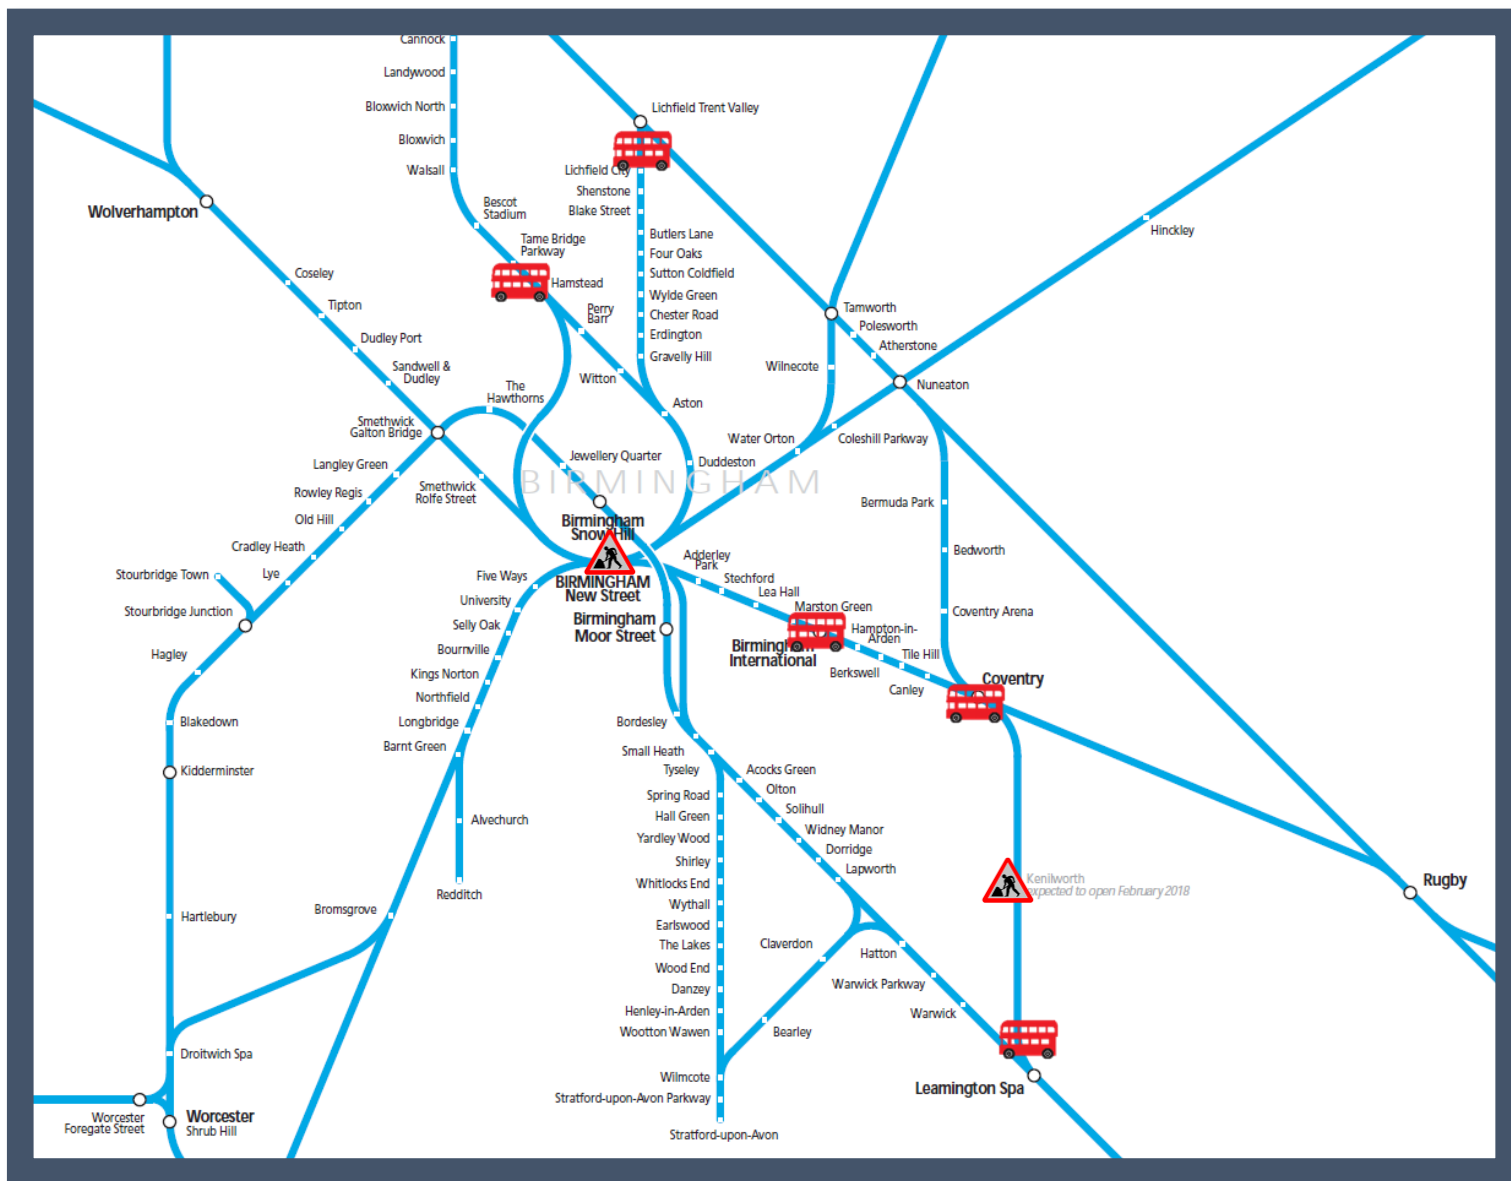

Amended services to / from Birmingham New Street

TOCs affected: Arriva Trains Wales, CrossCountry, London Northwestern Railway, Virgin Trains, West Midlands Railway

Key:	
	Engineering Works
	Bus Replacement Services