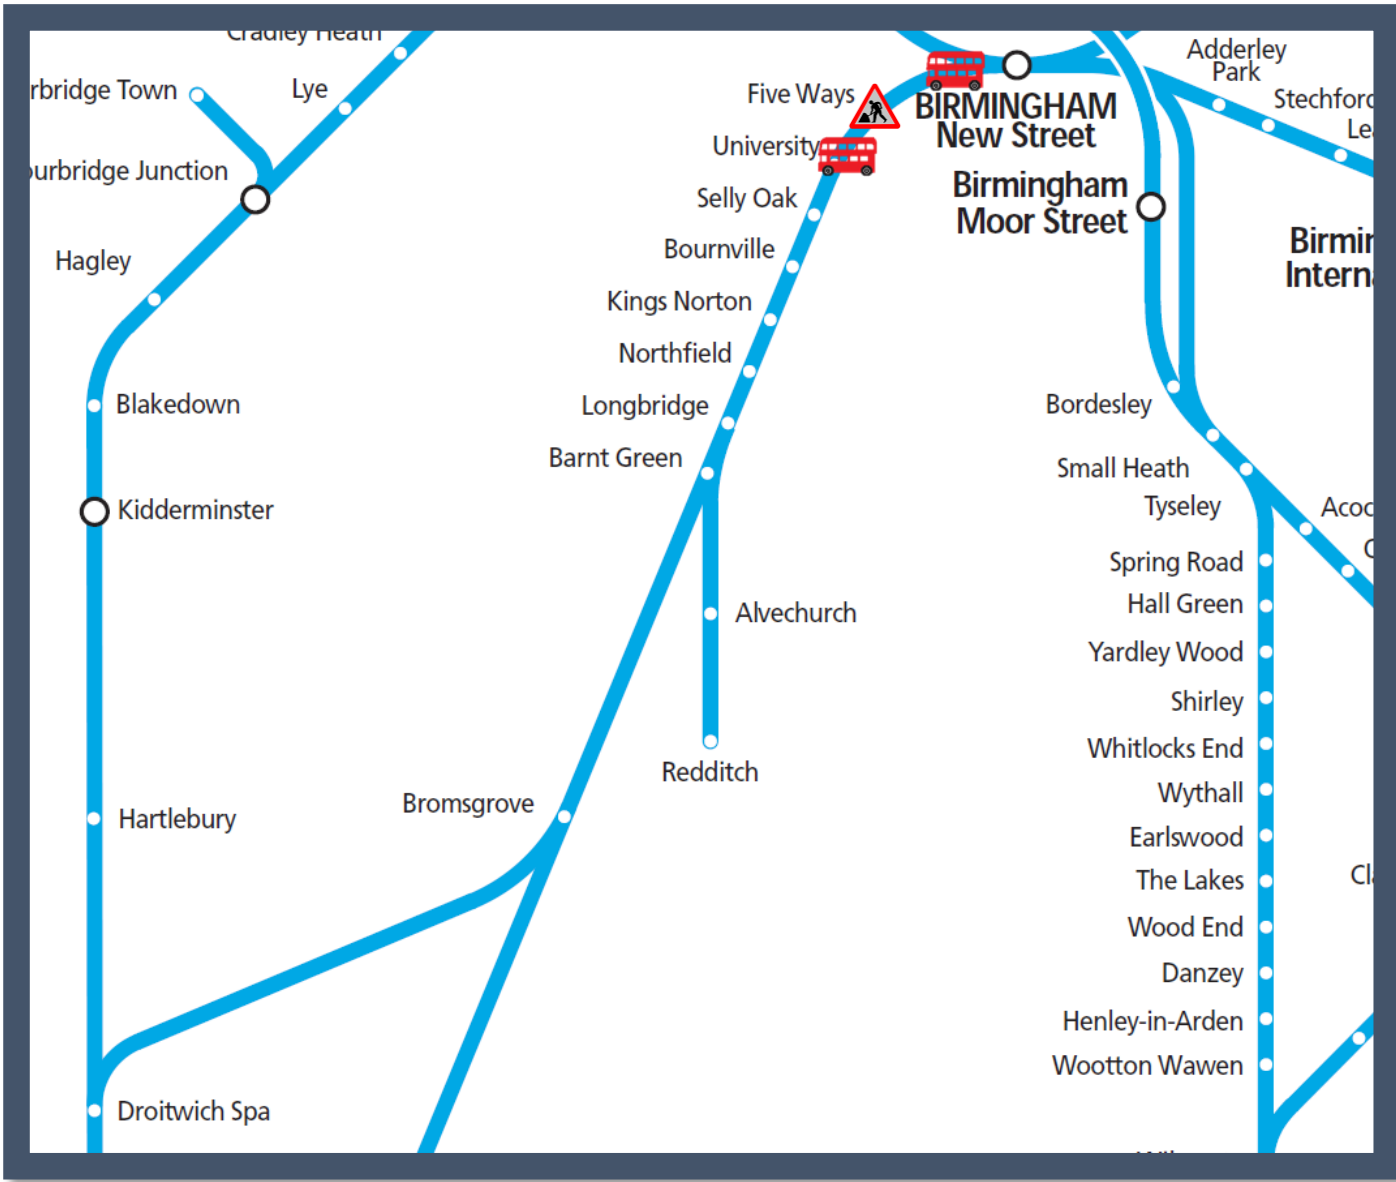

Buses replace trains between Birmingham New Street and University

TOCs affected: CrossCountry, West Midlands Railway

Key:

	Engineering Works
	Bus Replacement Services