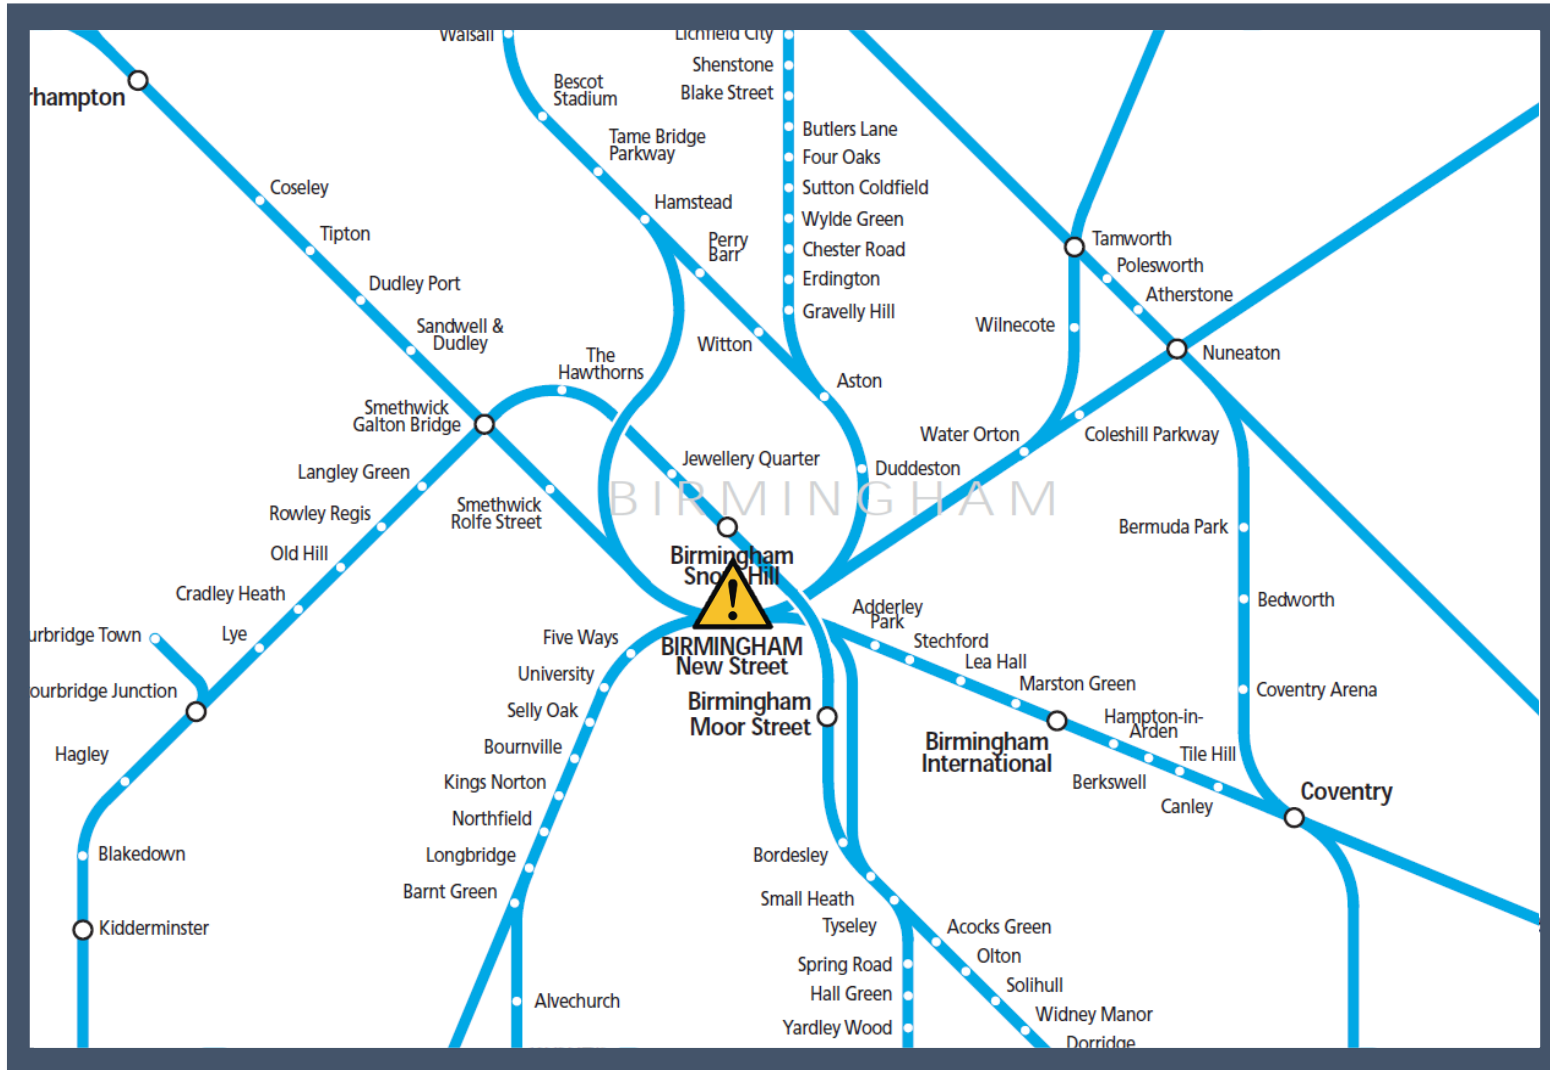

A points failure at Birmingham New Street

TOCs affected: Avanti West Coast; CrossCountry; London Northwestern Railway; Transport for Wales; West Midlands Railway

Key:

Disruption