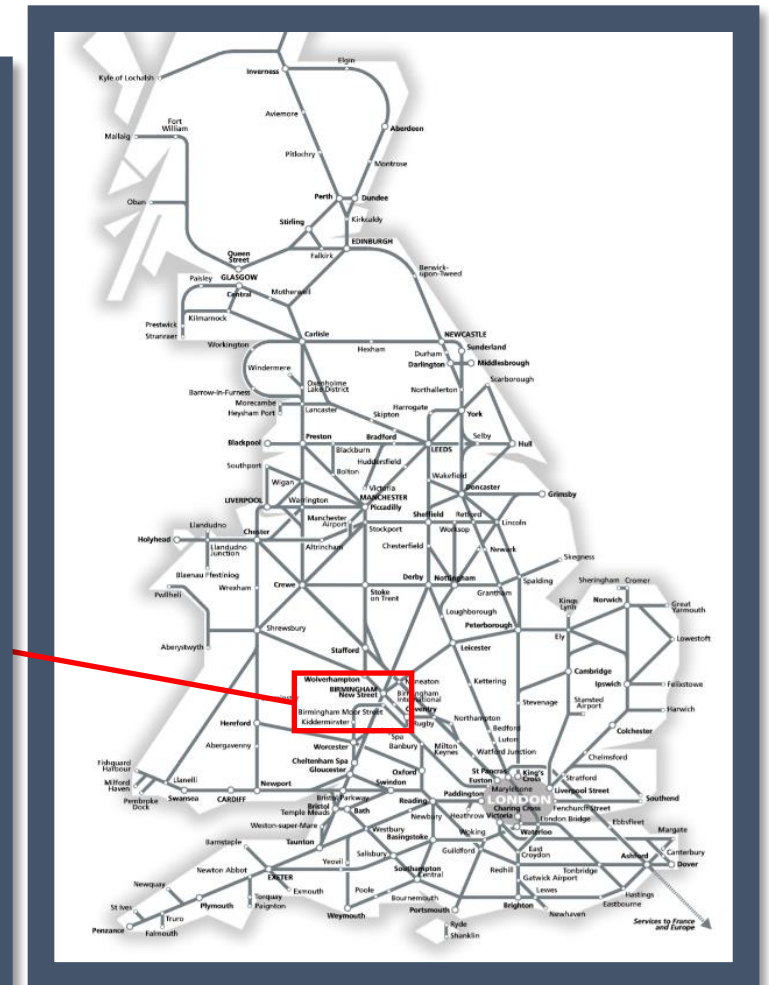

A shortage of train crew at Birmingham Snow Hill

TOC affected: West Midlands Railway

Key:

	Disruption
--	------------