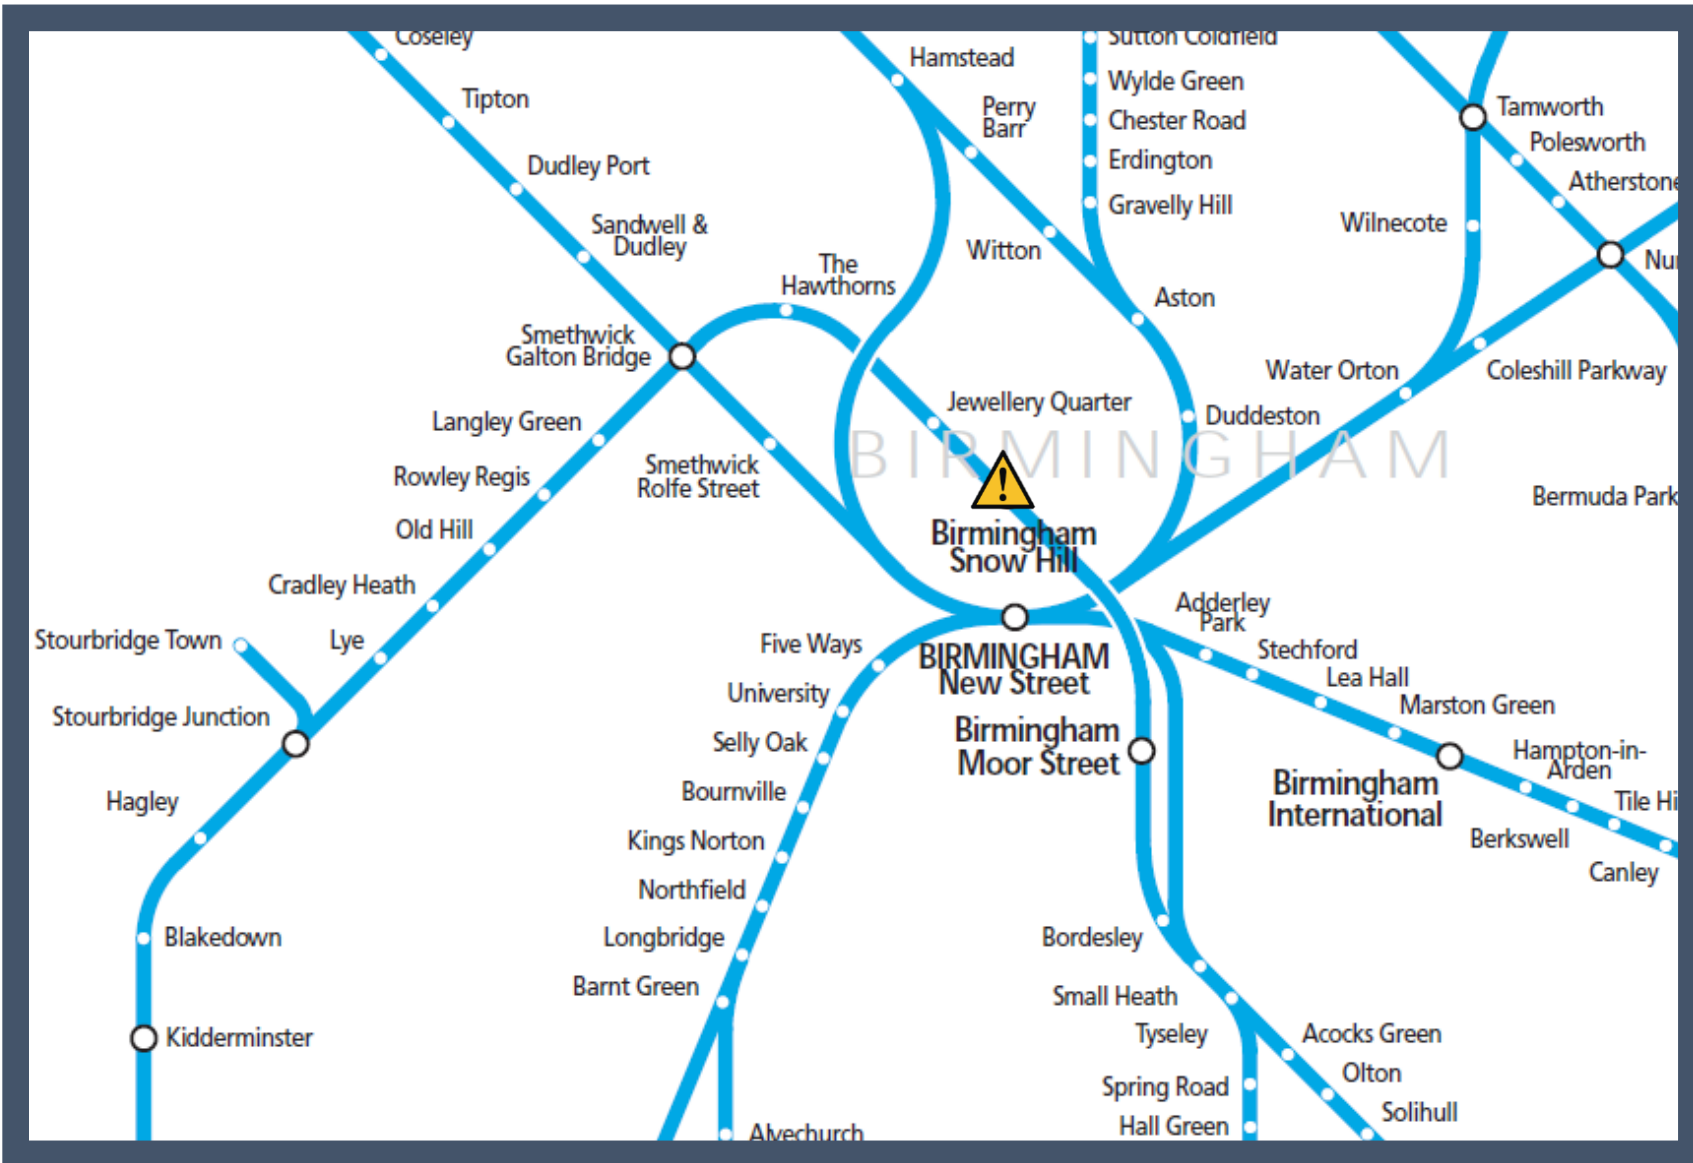

A shortage of train crew at Birmingham Snow Hill

TOC affected: West Midlands Railway

Key:

	Disruption
--	------------