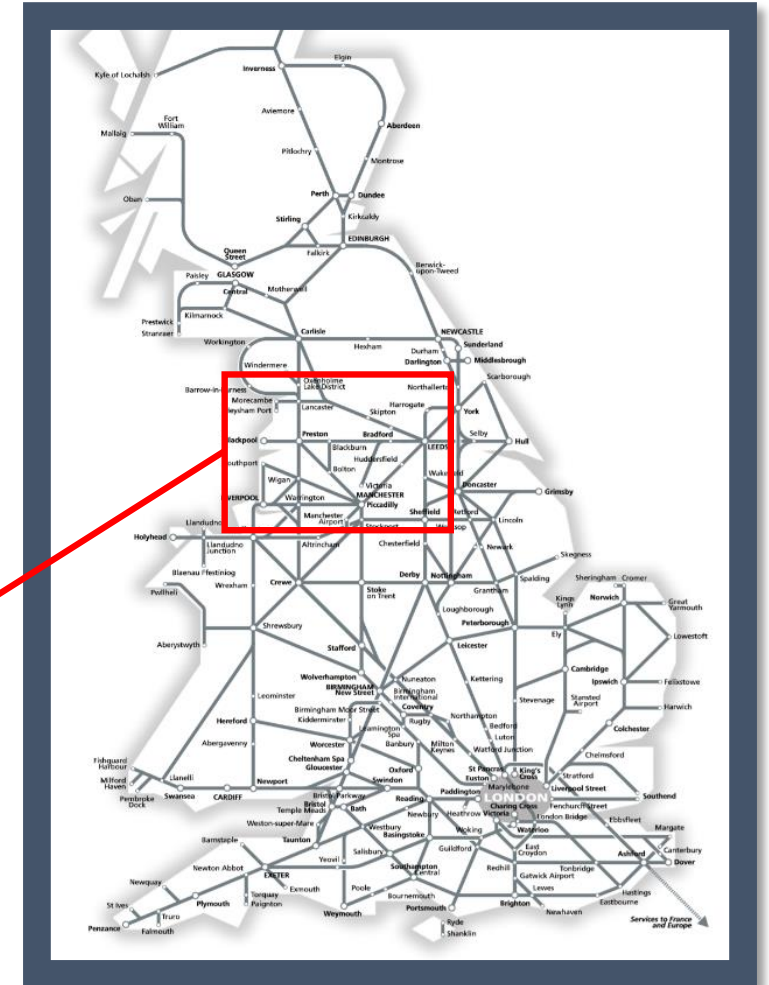

# Engineering work is taking place in the Blackburn area

TOC affected: Northern

Key:	
	Engineering Works
	Bus Replacement Services