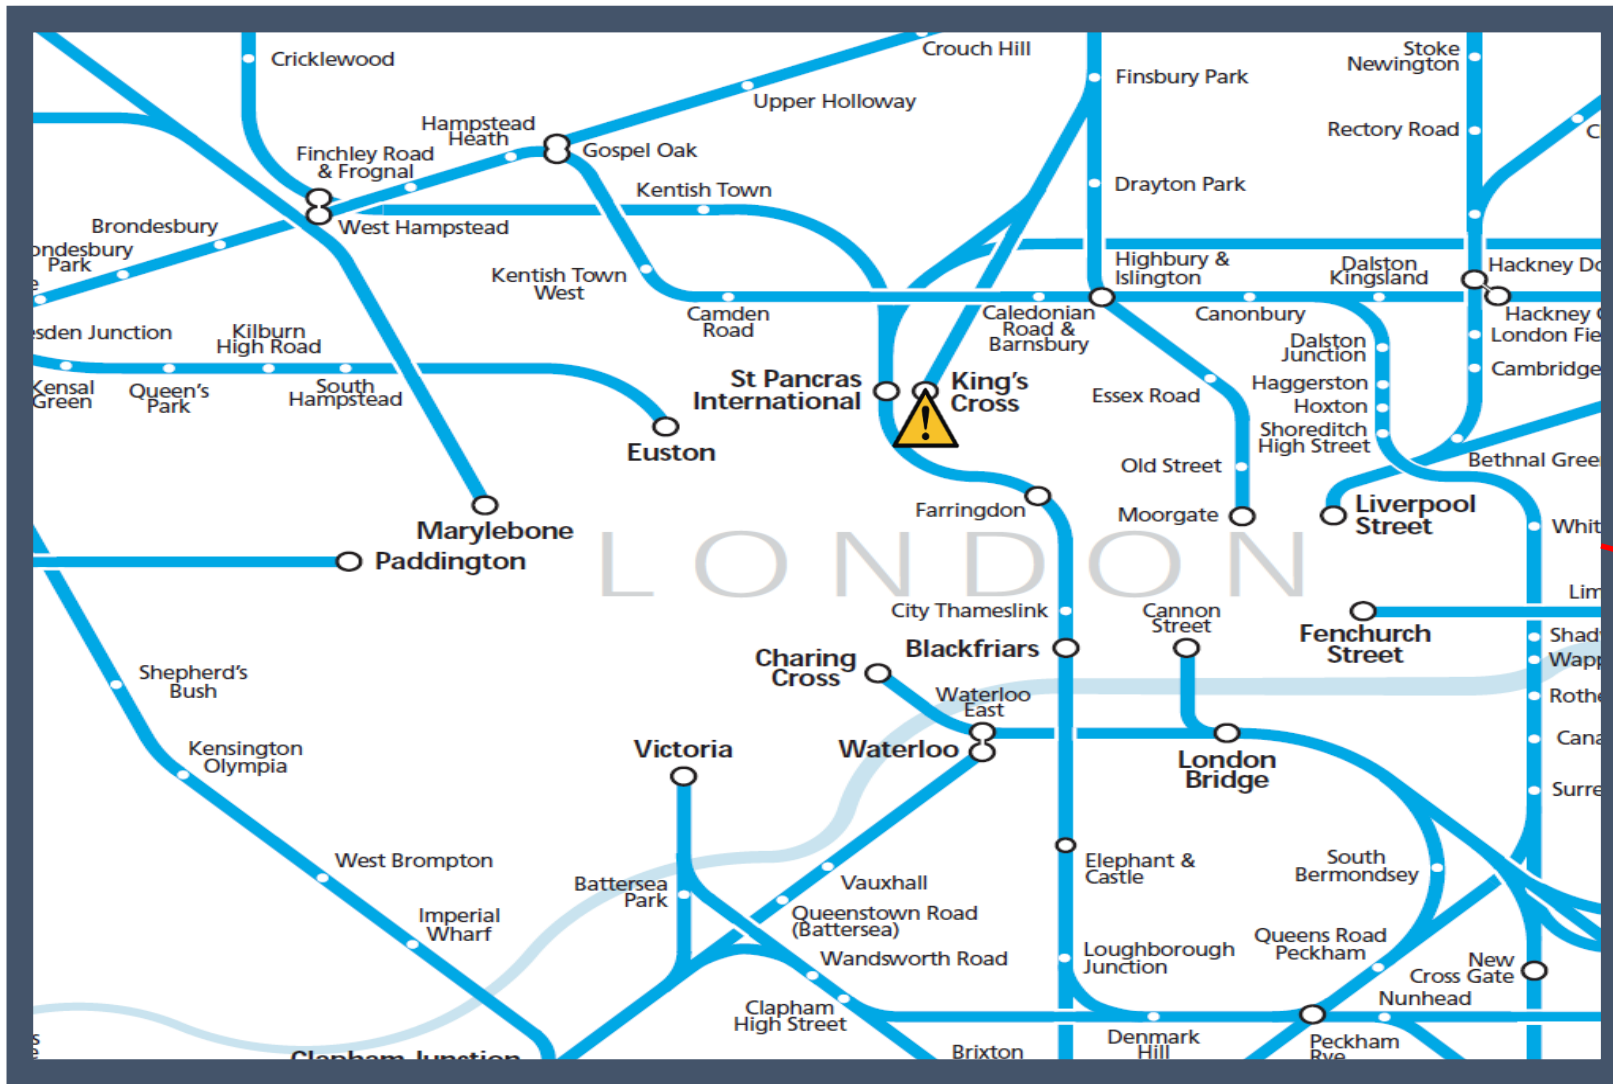

# Urgent repairs to the tracks between London Blackfriars and London St Pancras International TOC affected: Thameslink

Key:

Disruption