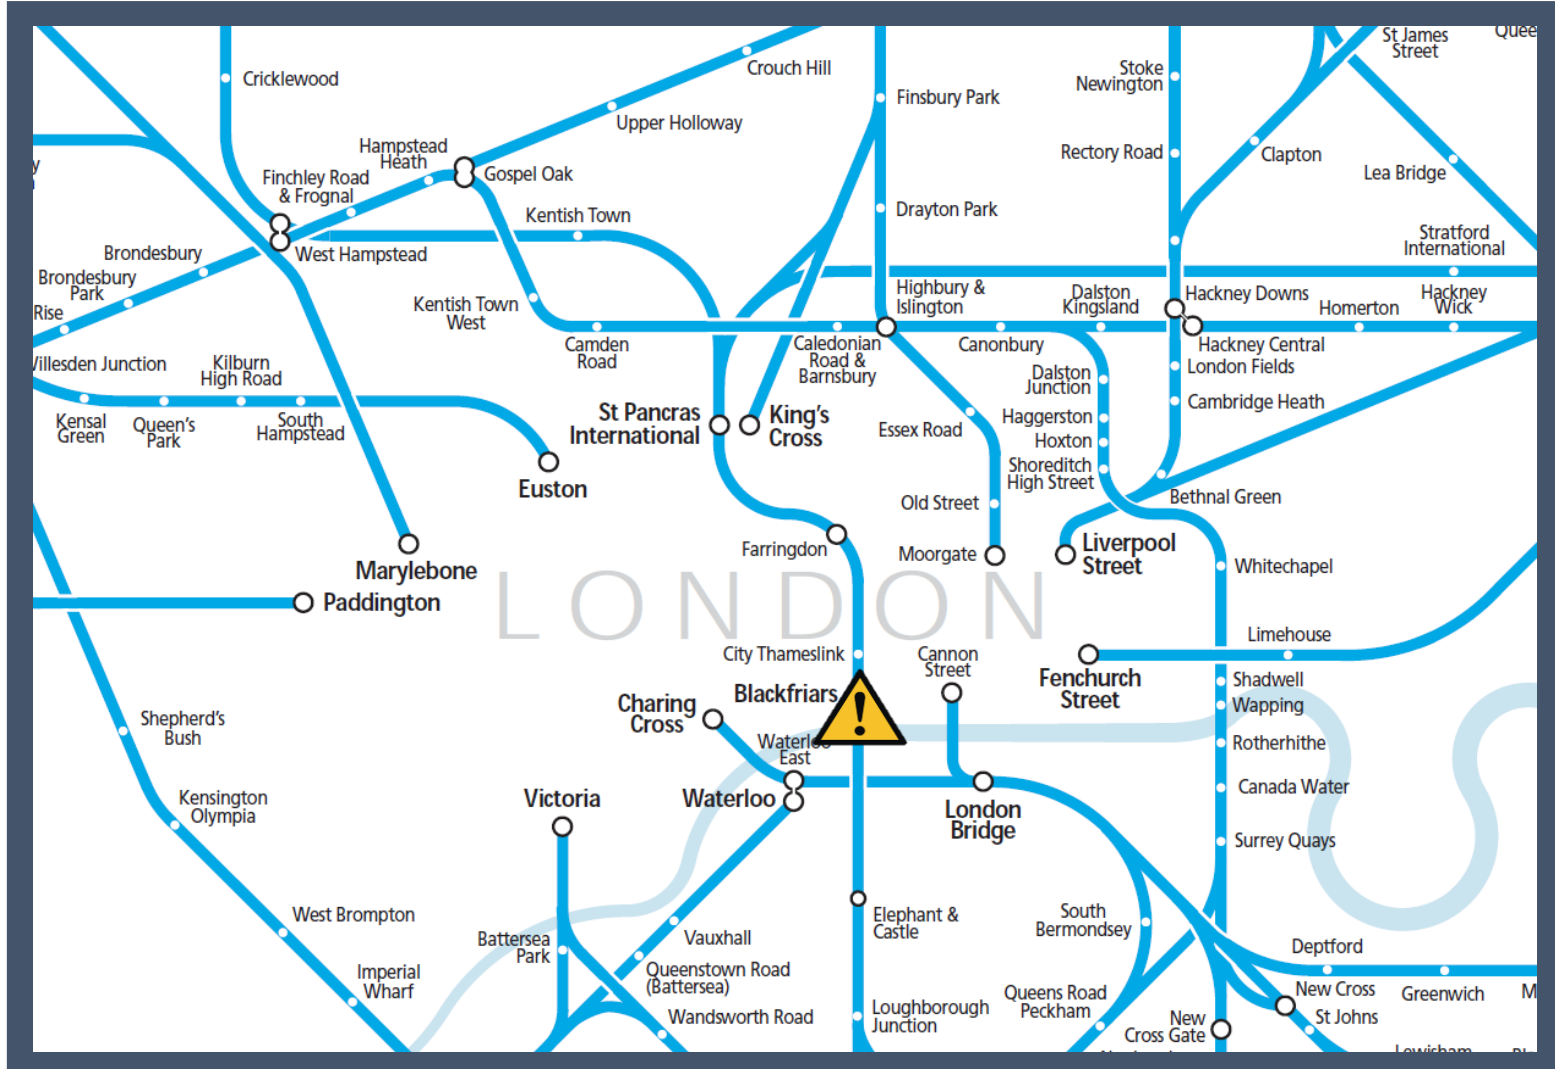

A problem currently under investigation at London Blackfriars

TOC affected: Thameslink

Key:

Disruption