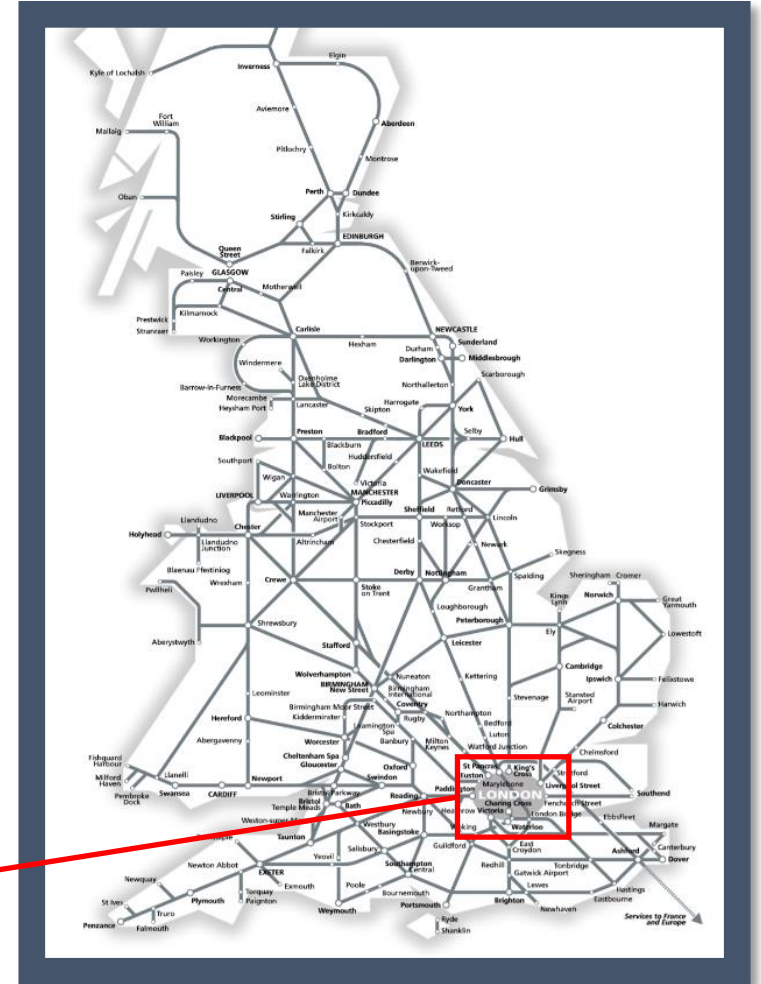

A problem currently under investigation at London Blackfriars

TOC affected: Thameslink

Key:

Disruption