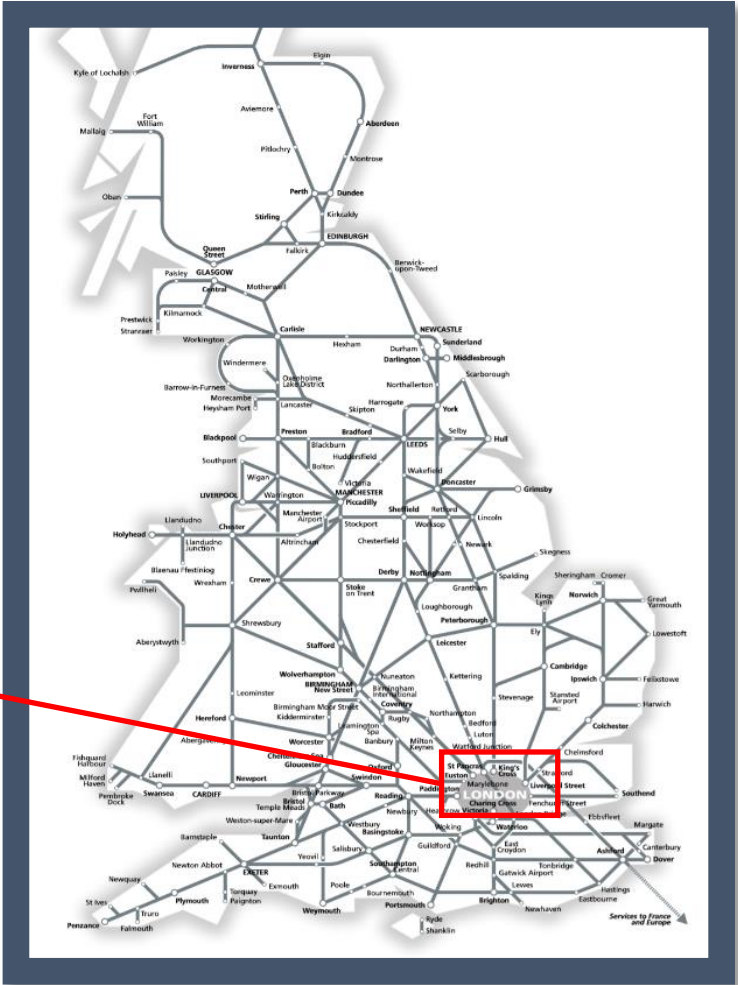

A fault on a train between Blackhorse Road and South Tottenham TOC affected: London Overground

Key:

Disruption