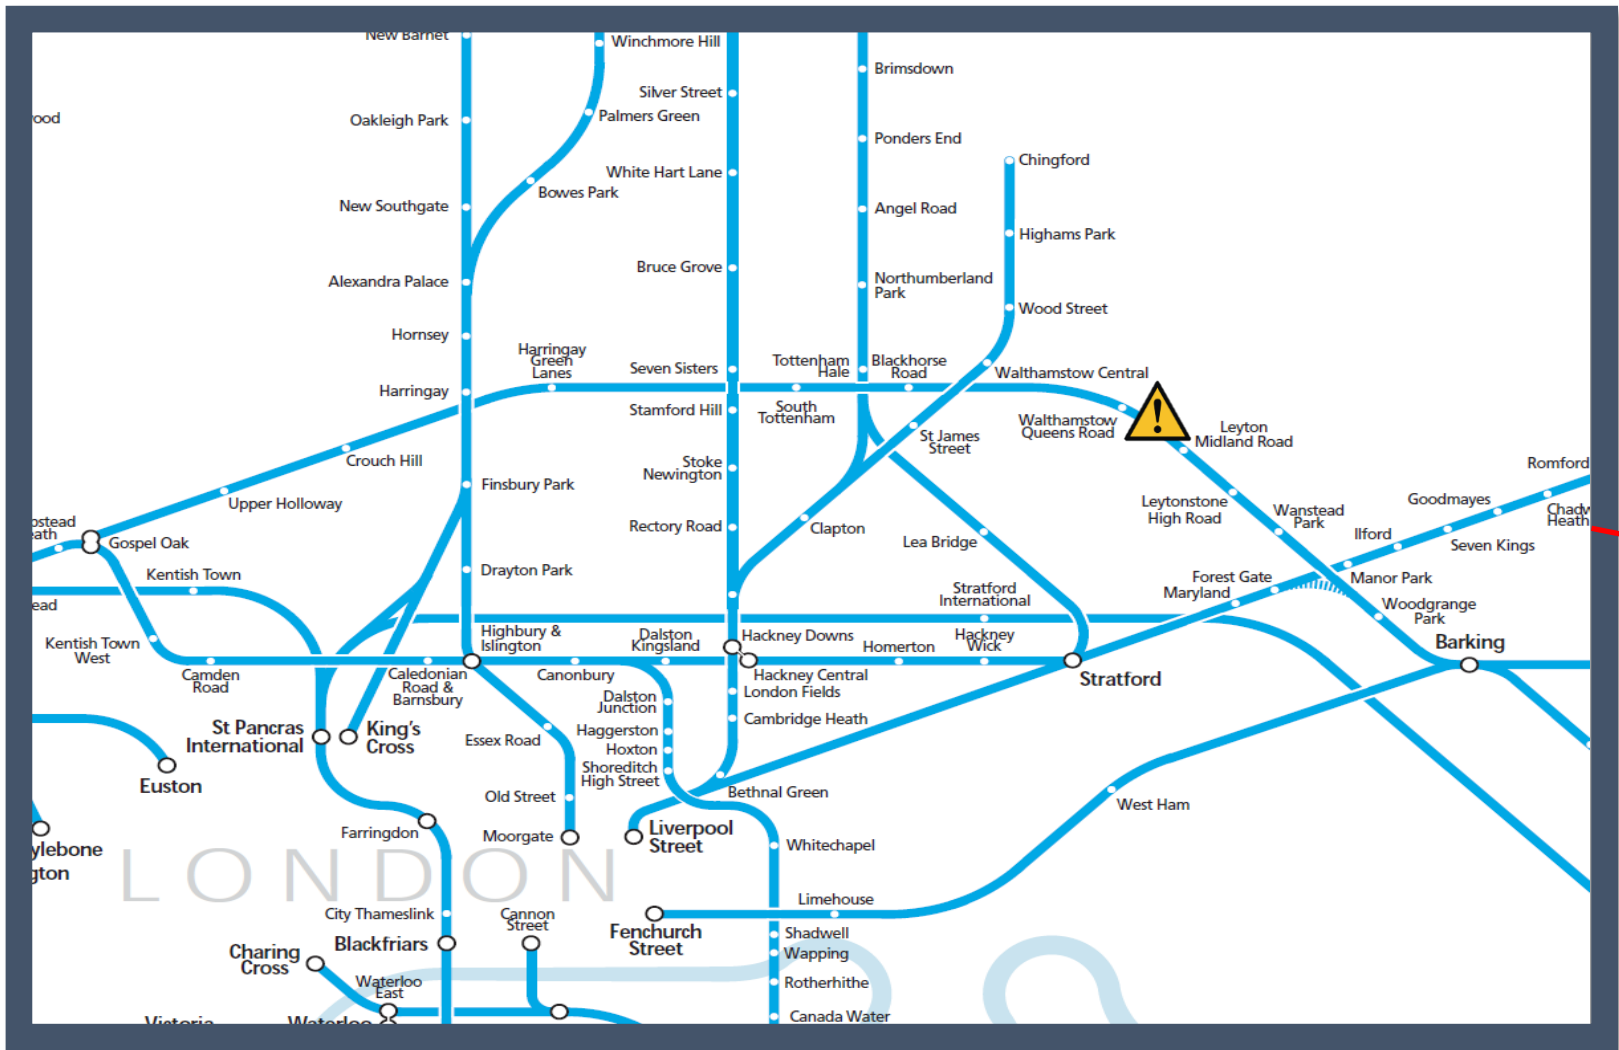

A fault on a train between Blackhorse Road and South Tottenham TOC affected: London Overground

Key:

Disruption