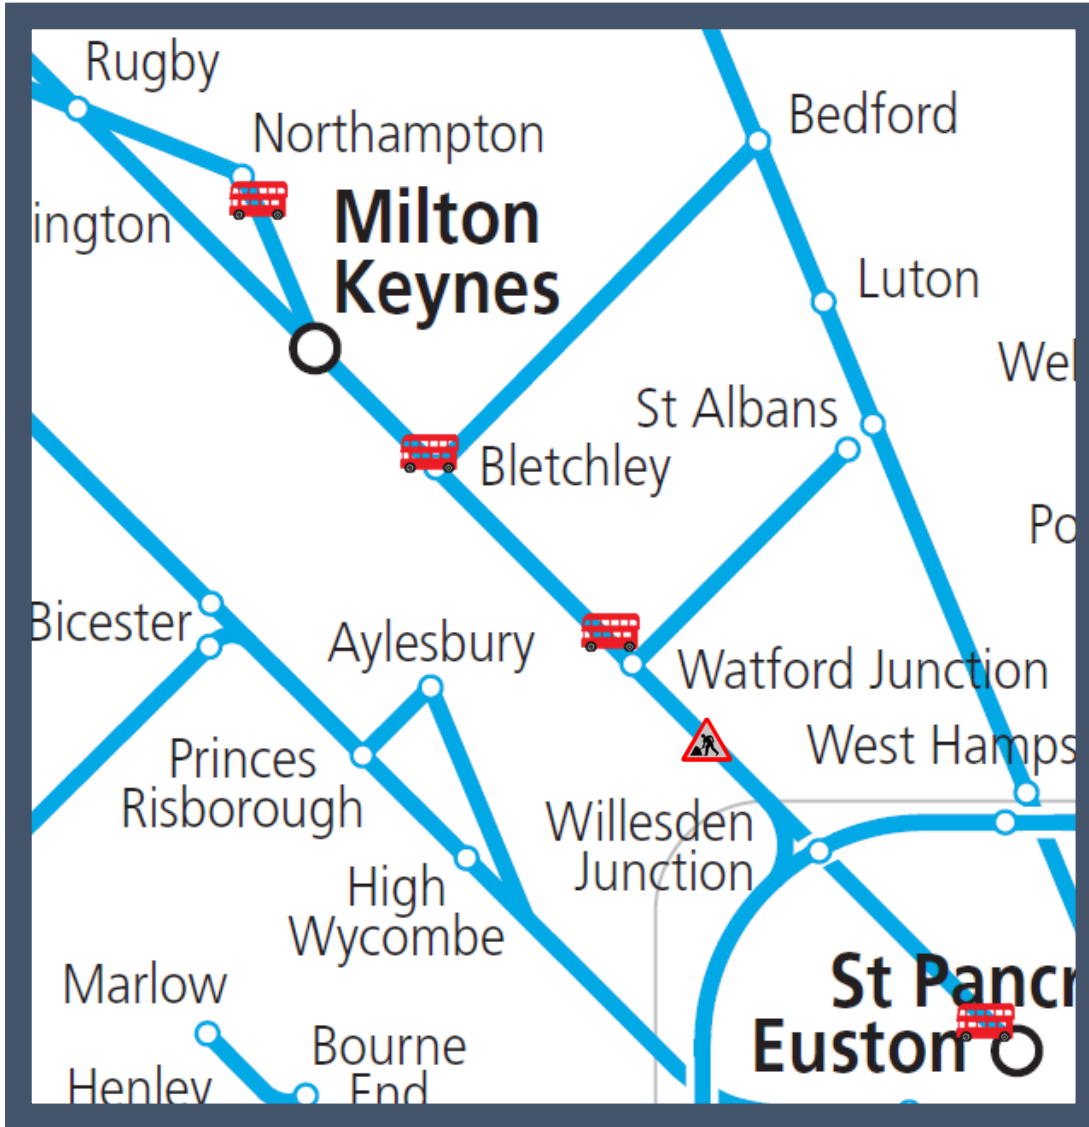

Buses replace early morning trains between Bletchley and London Euston

TOC affected: London Northwestern Railway

Key:	
	Engineering Works
	Bus Replacement Services