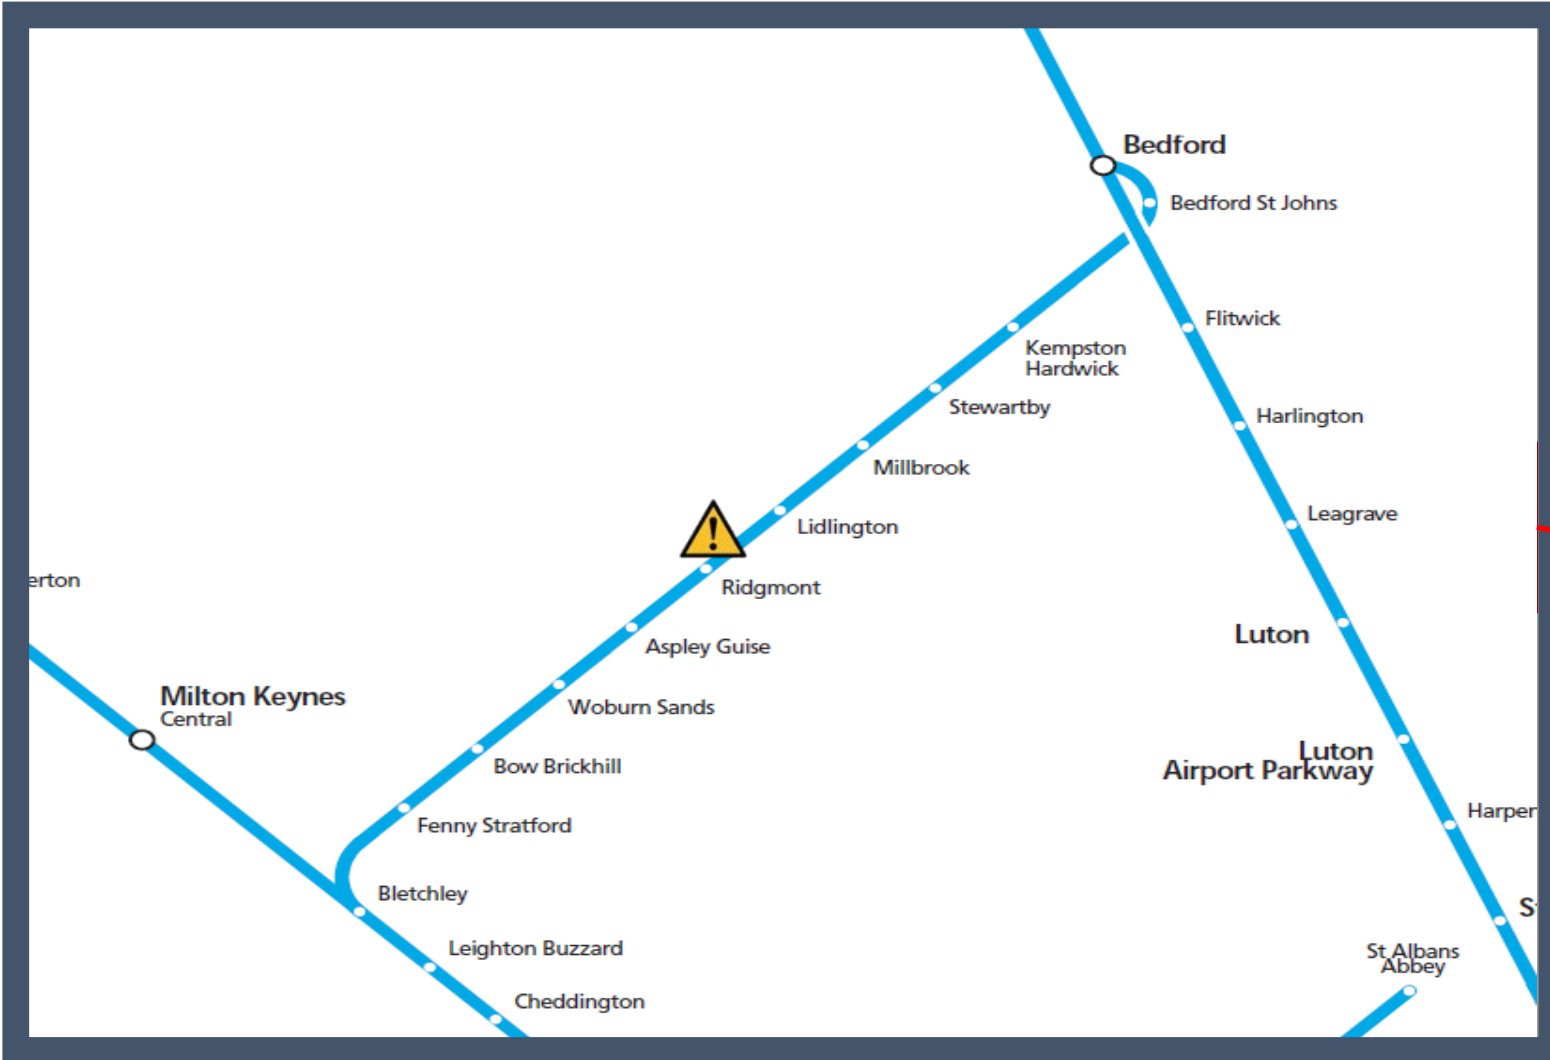

# A fault on a train between Bletchley and Bedford

TOC affected: London Northwestern Railway

Key:

	Disruption
--	------------