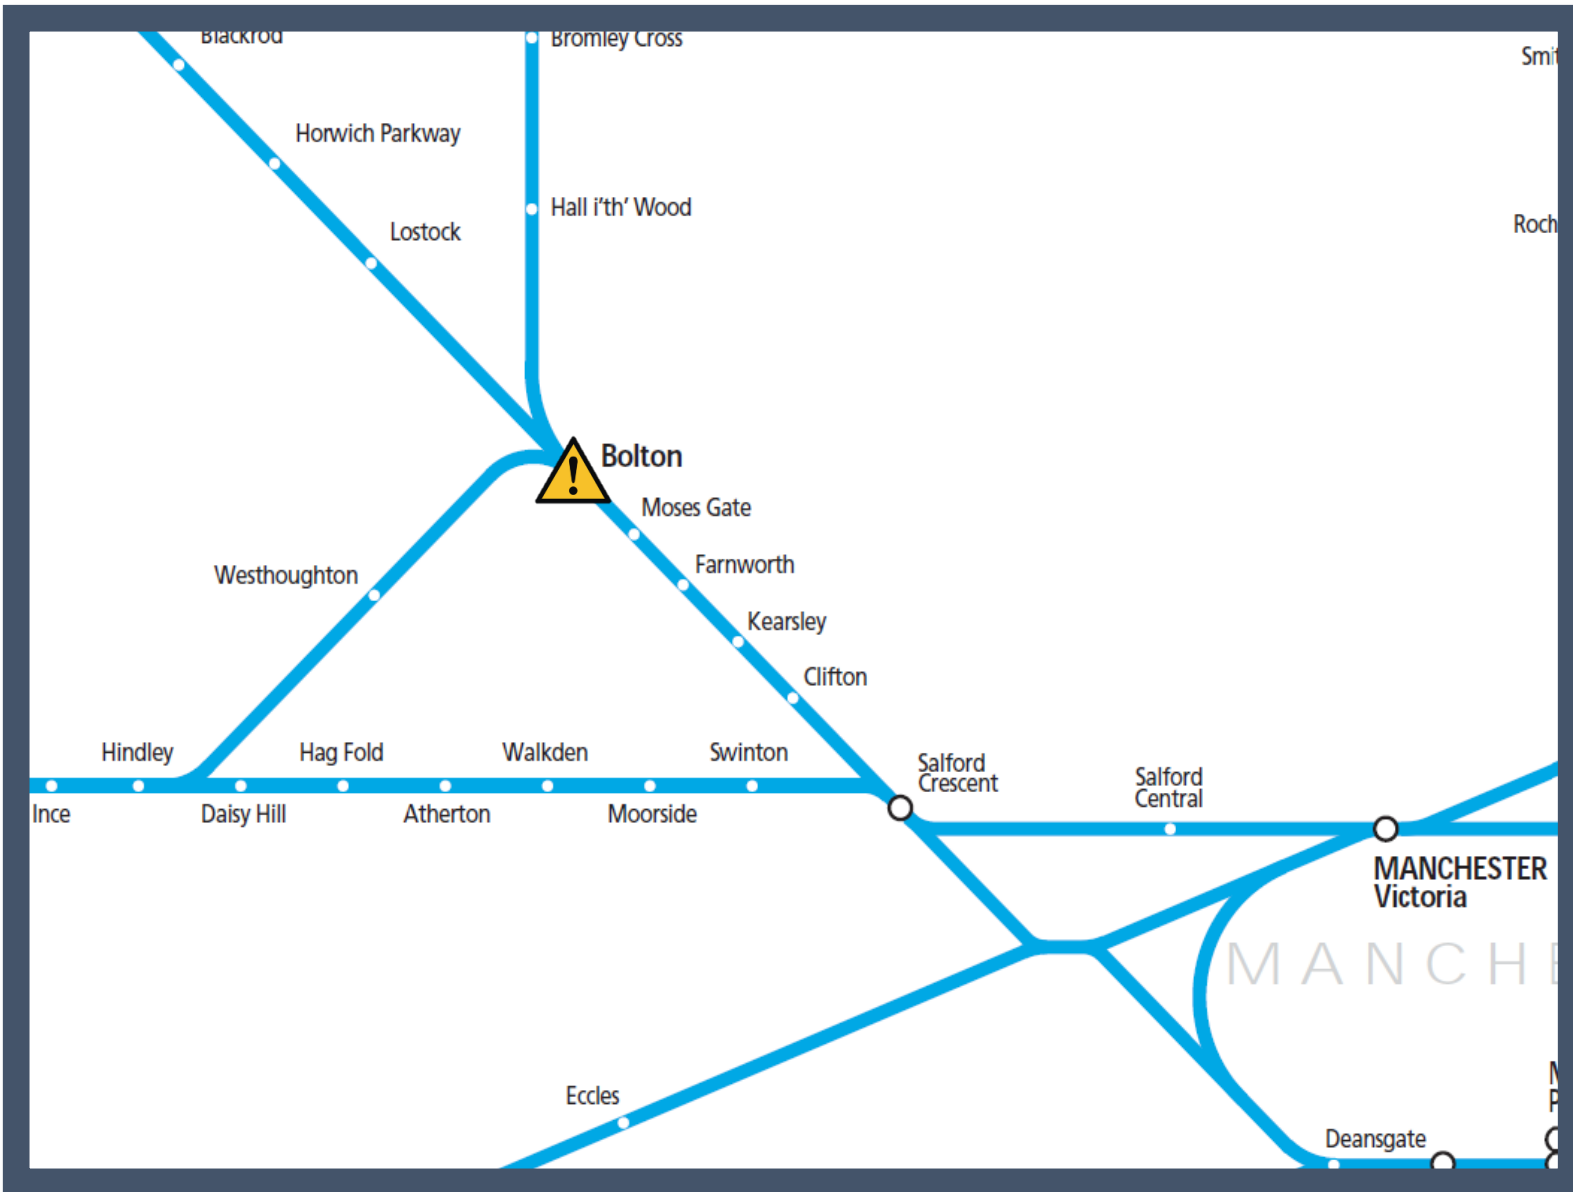

A security alert at a station at Bolton  
TOCs affected: Northern, TransPennine Express

Key:

Disruption