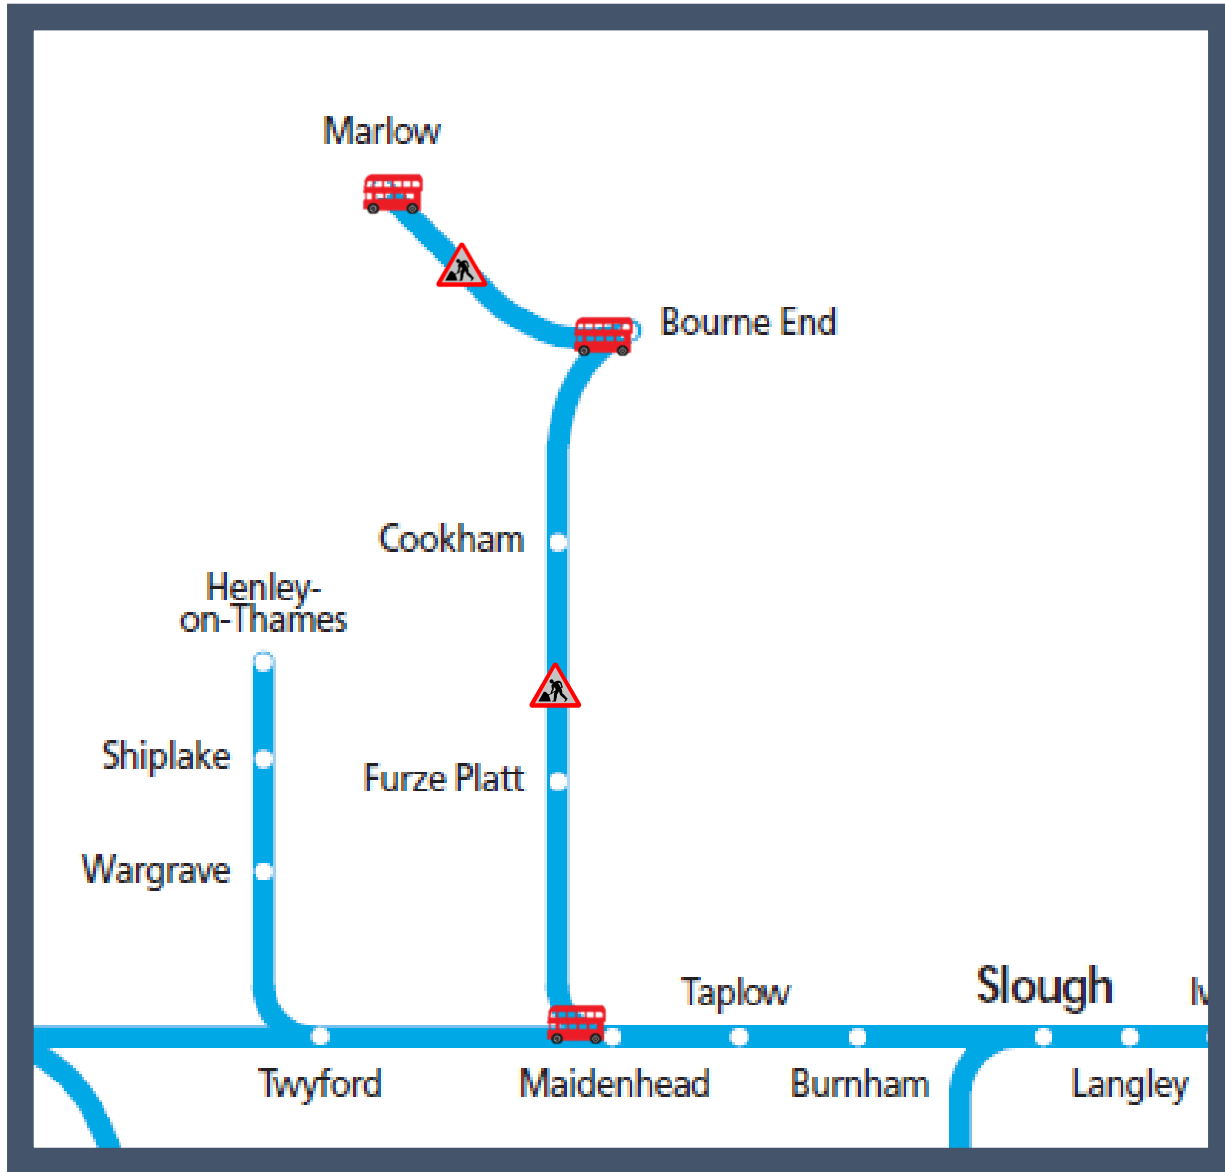

Buses replace trains between Bourne End / Maidenhead and Marlow
 TOC affected: Great Western Railway

Key:	
	Engineering Works
	Bus Replacement Services