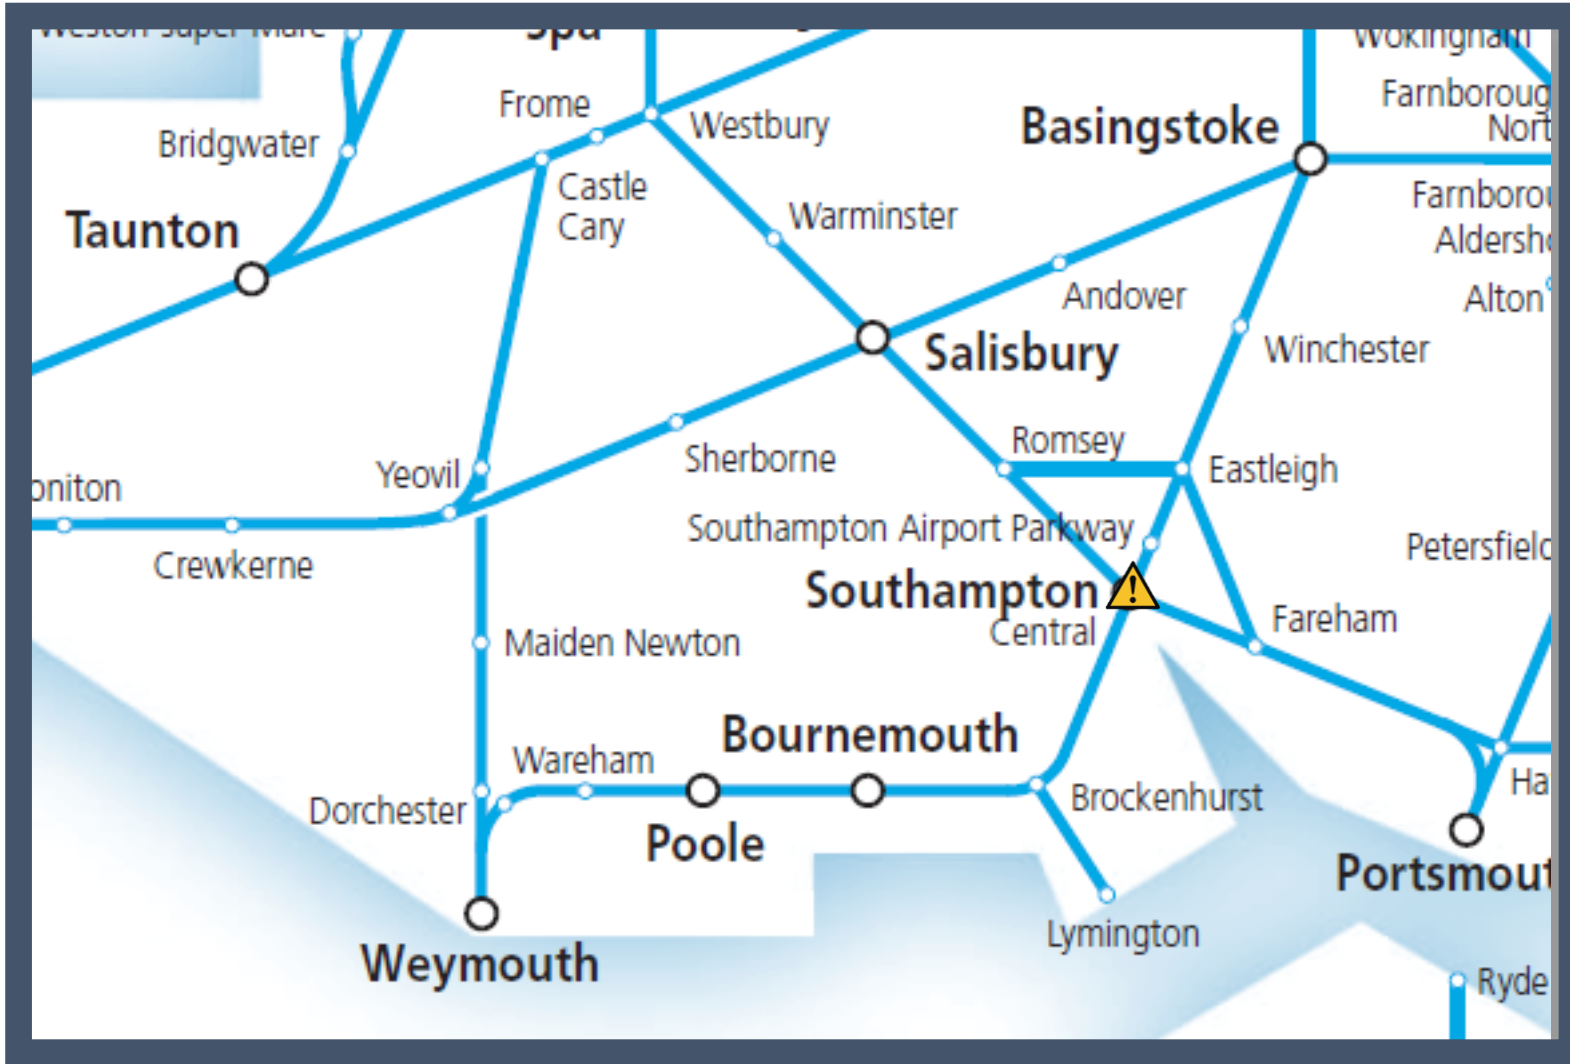

Trespassers on the railway in the Southampton Central area

TOCs affected: South Western Railway and Southern

Key:

Disruption