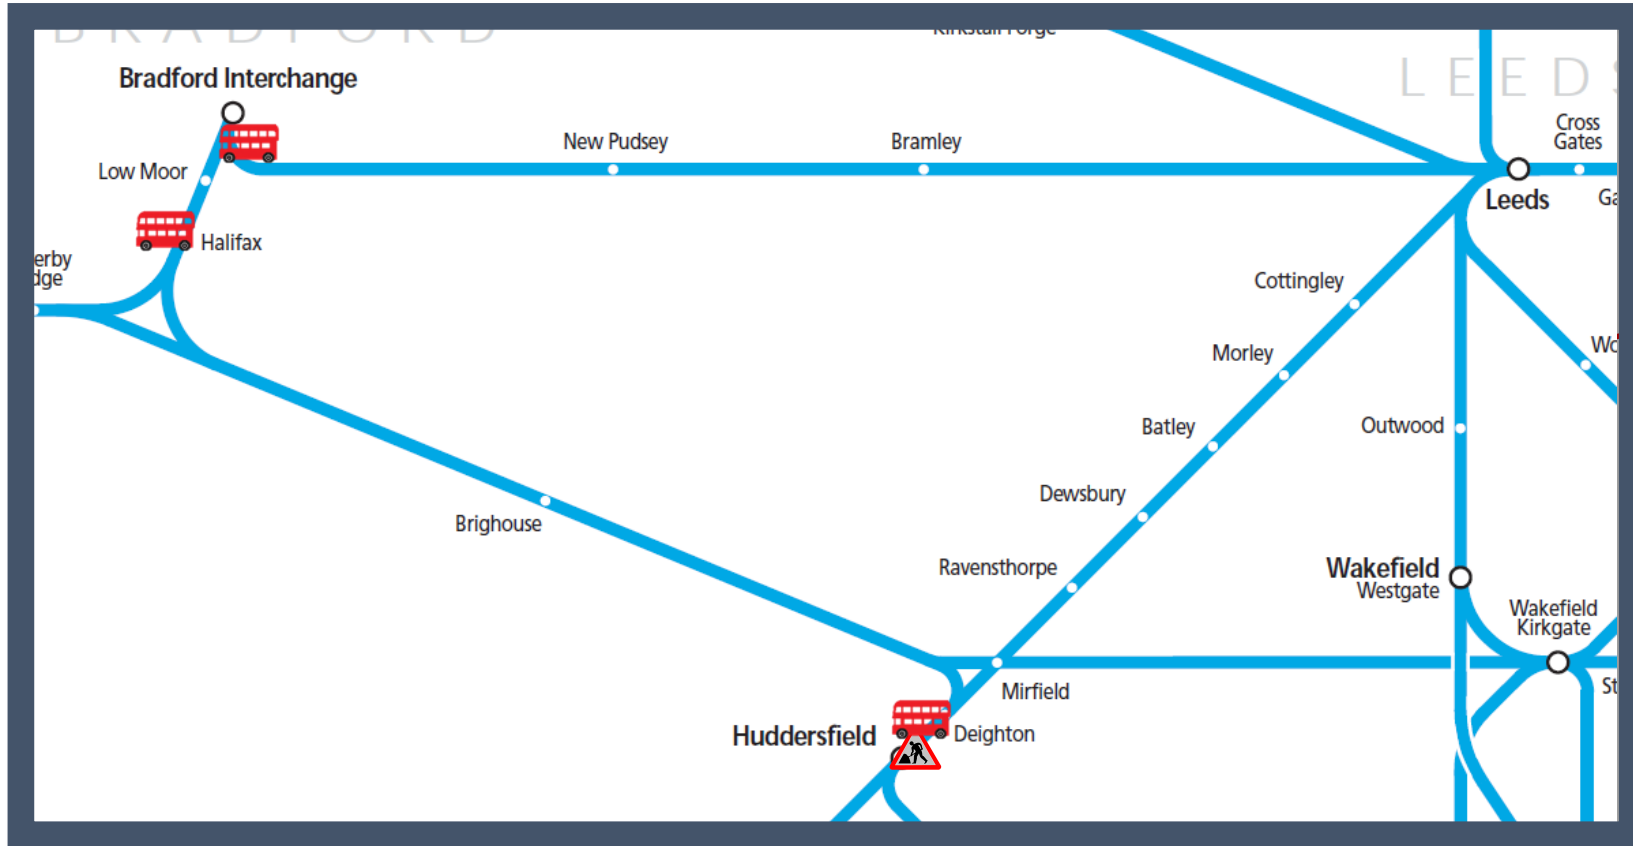

Buses replace trains between Bradford Interchange / Halifax and Huddersfield
 TOC affected: Northern

Key:

Engineering Works

Bus Replacement Services