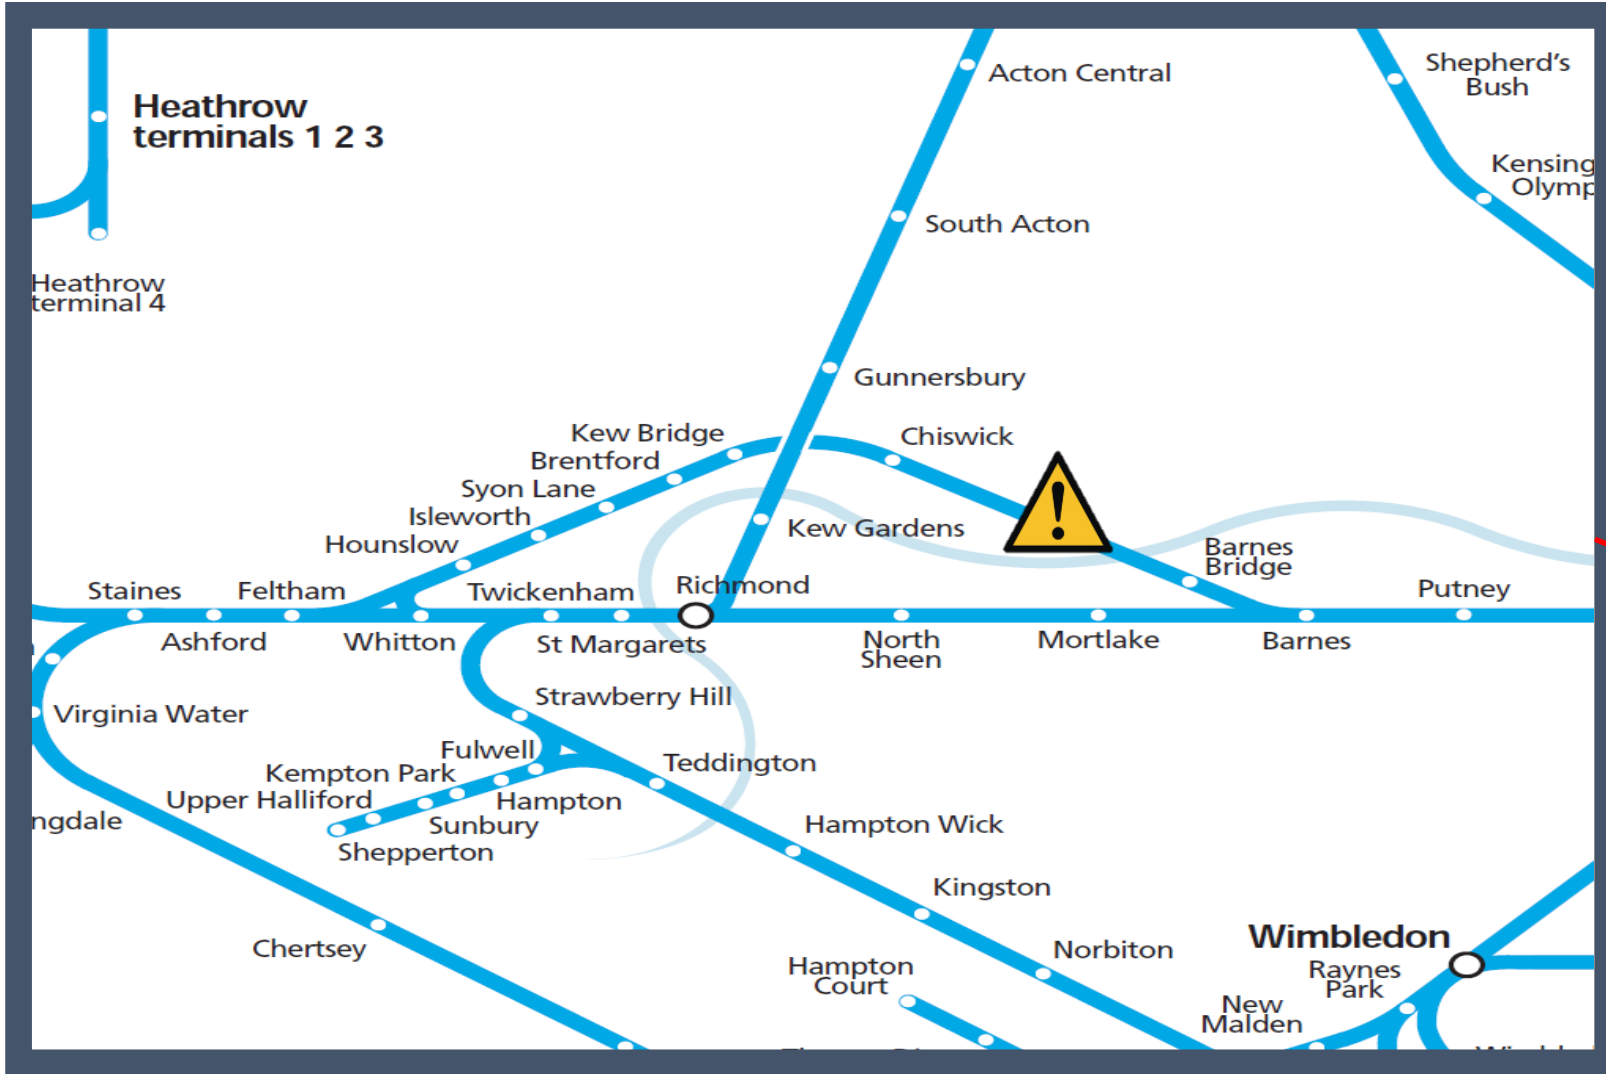

The emergency services dealing with an incident between Barnes and Hounslow

TOC affected: South Western Railway

Key:

	Disruption
--	------------