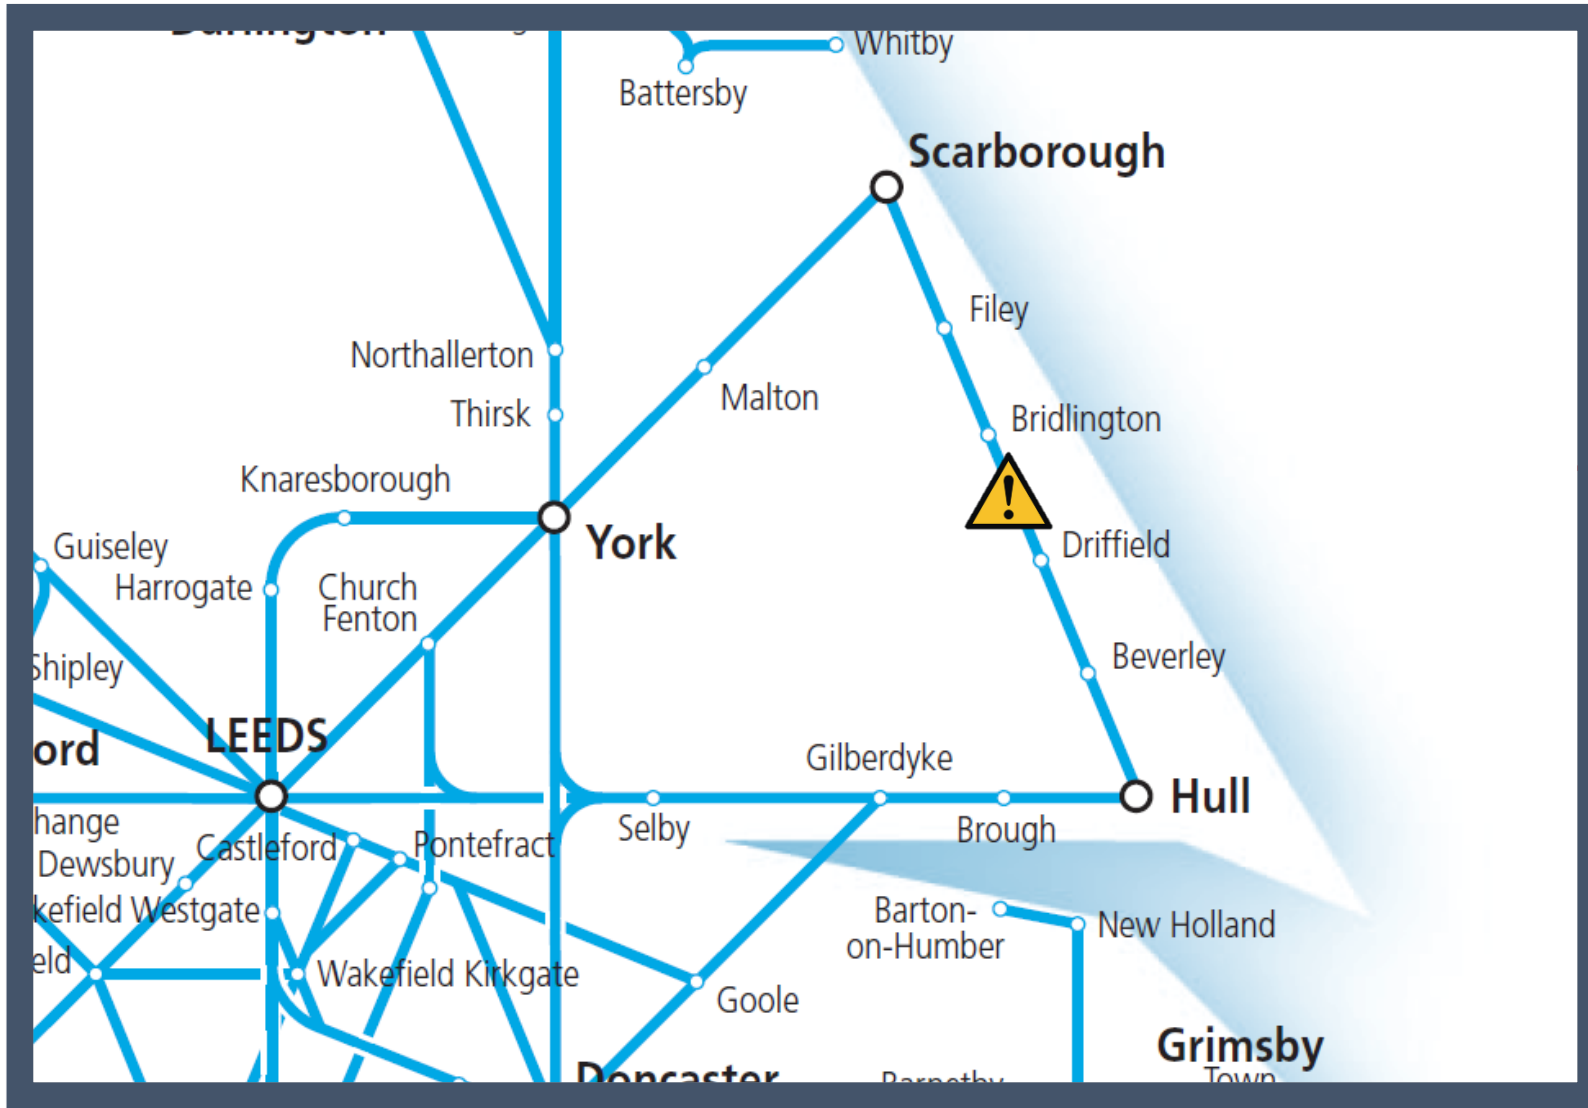

# A tree blocking the railway between Hull and Bridlington

TOC affected: Northern

Key:

Disruption