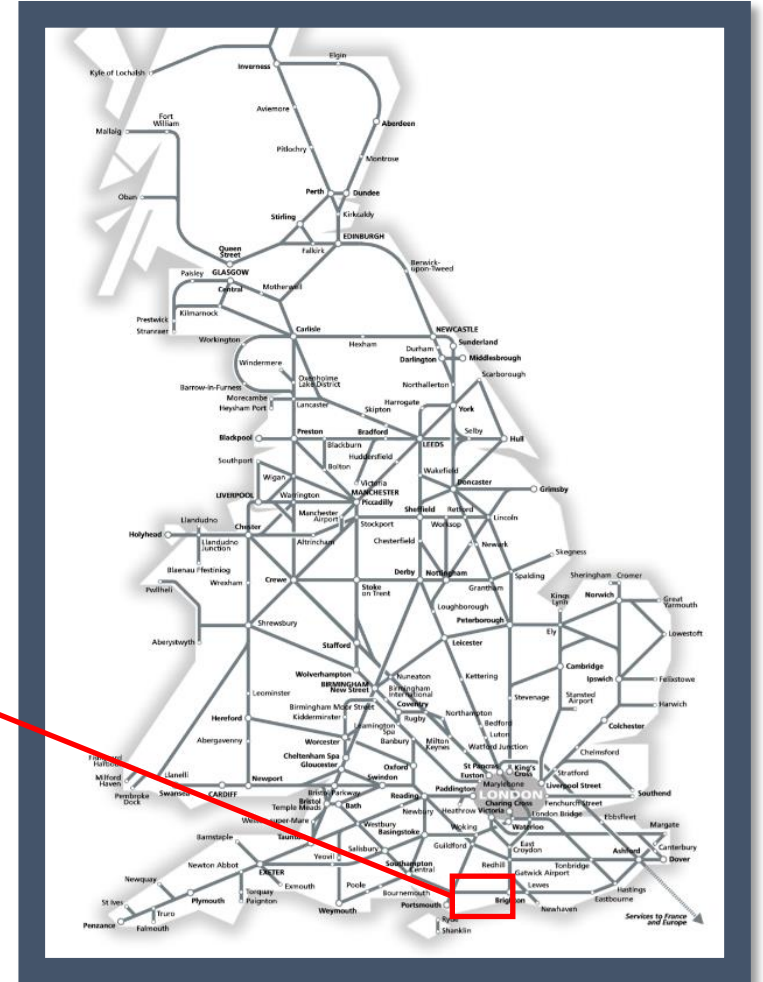

# Buses replace morning / evening trains between Brighton and Littlehampton / Chichester

TOC affected: Southern

**Key:**

- Engineering Works
- Bus Replacement Services