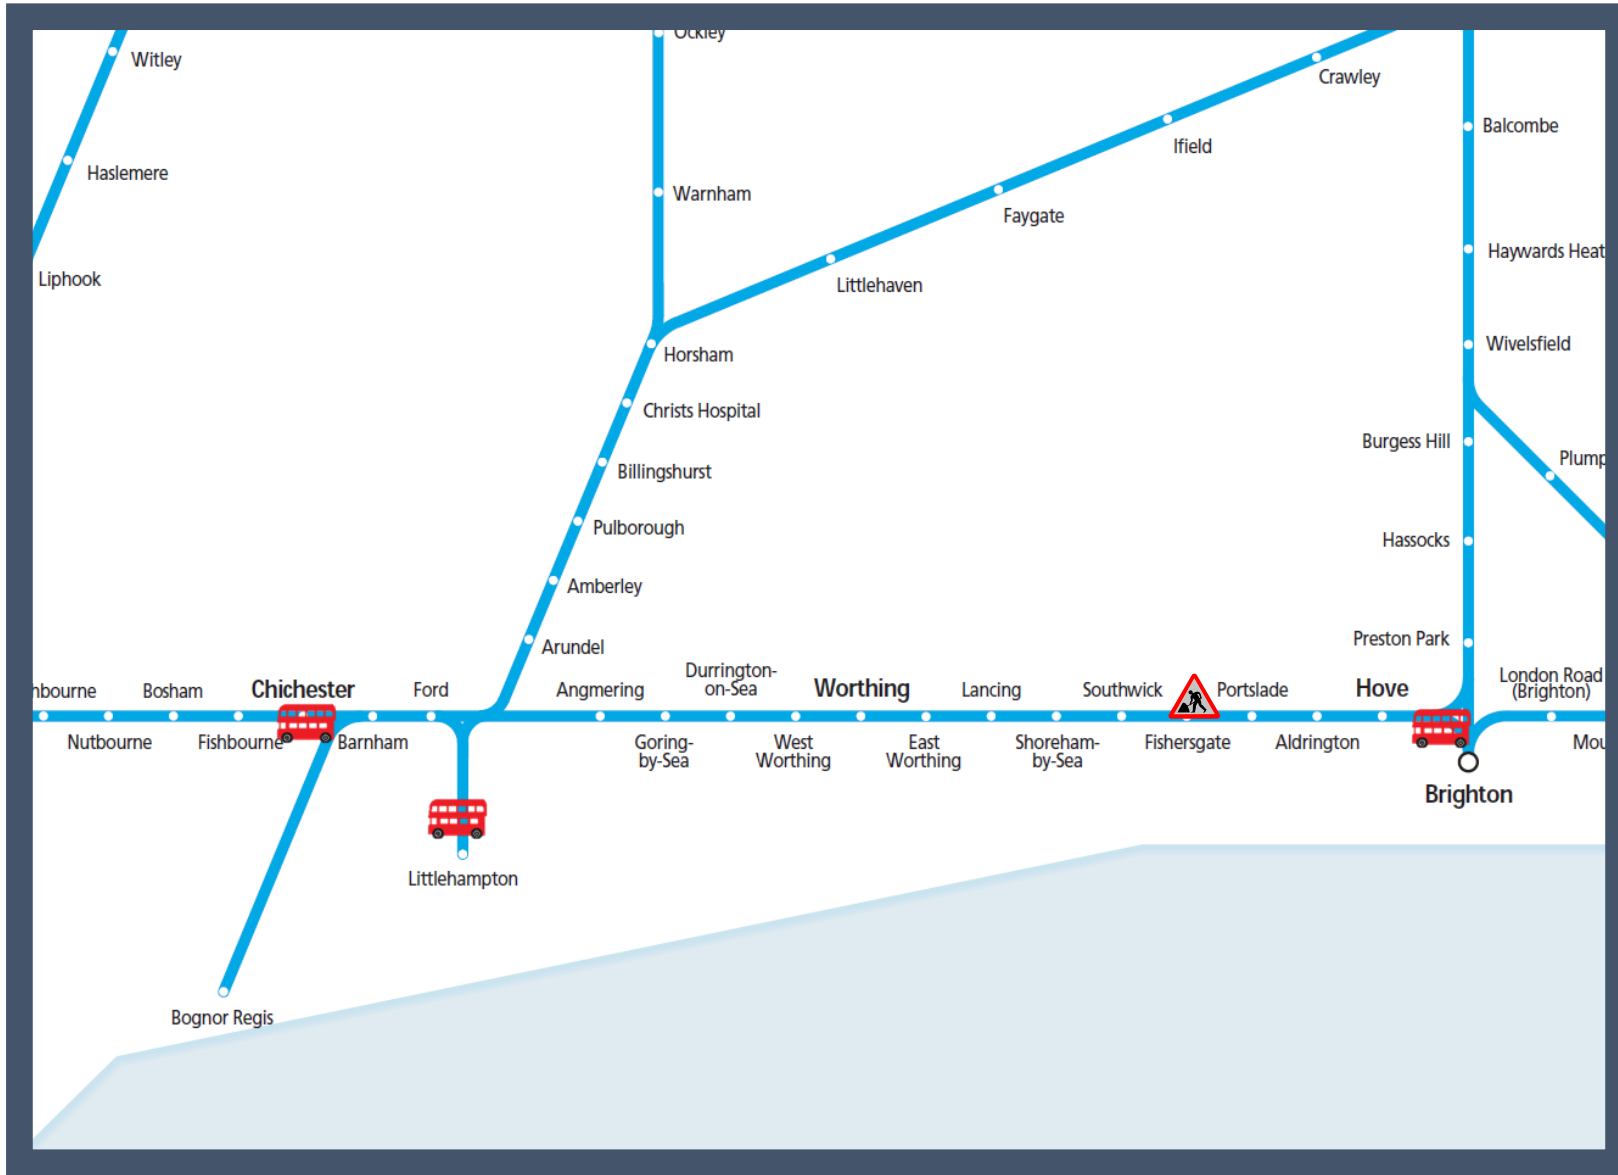

# Buses replace morning / evening trains between Brighton and Littlehampton / Chichester

TOC affected: Southern

**Key:**

- Engineering Works
- Bus Replacement Services