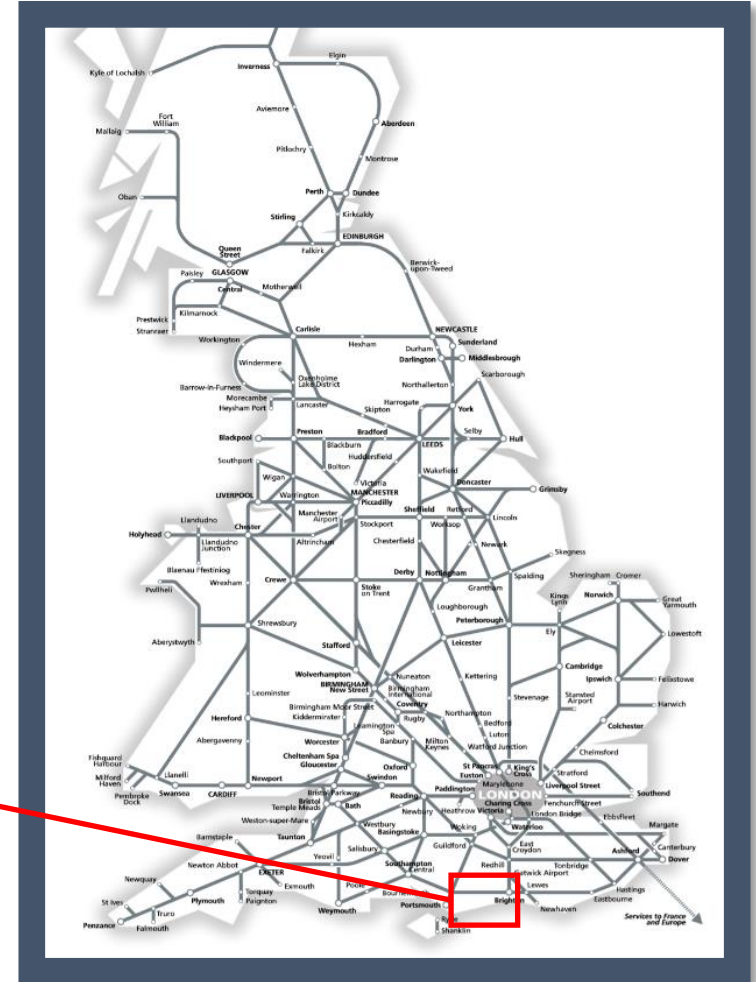

# A fault on a train between Barnham and Worthing

TOC affected: Southern

Key:

	Disruption
--	------------