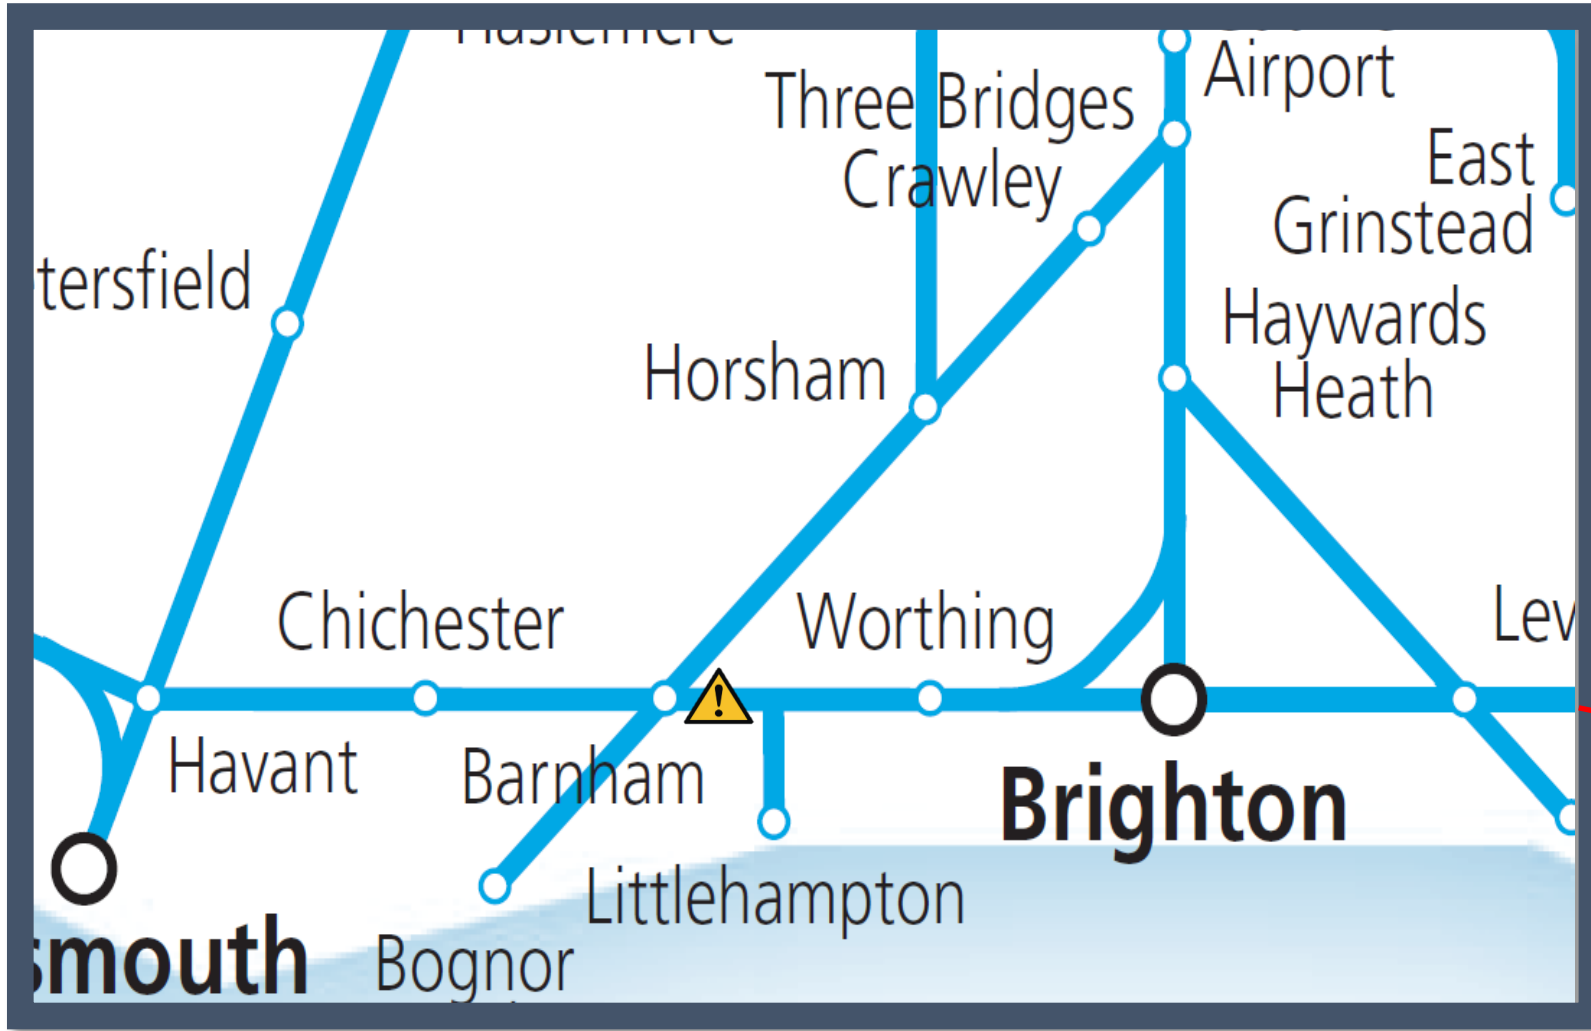

# A fault on a train between Barnham and Worthing

TOC affected: Southern

Key:

	Disruption
--	------------