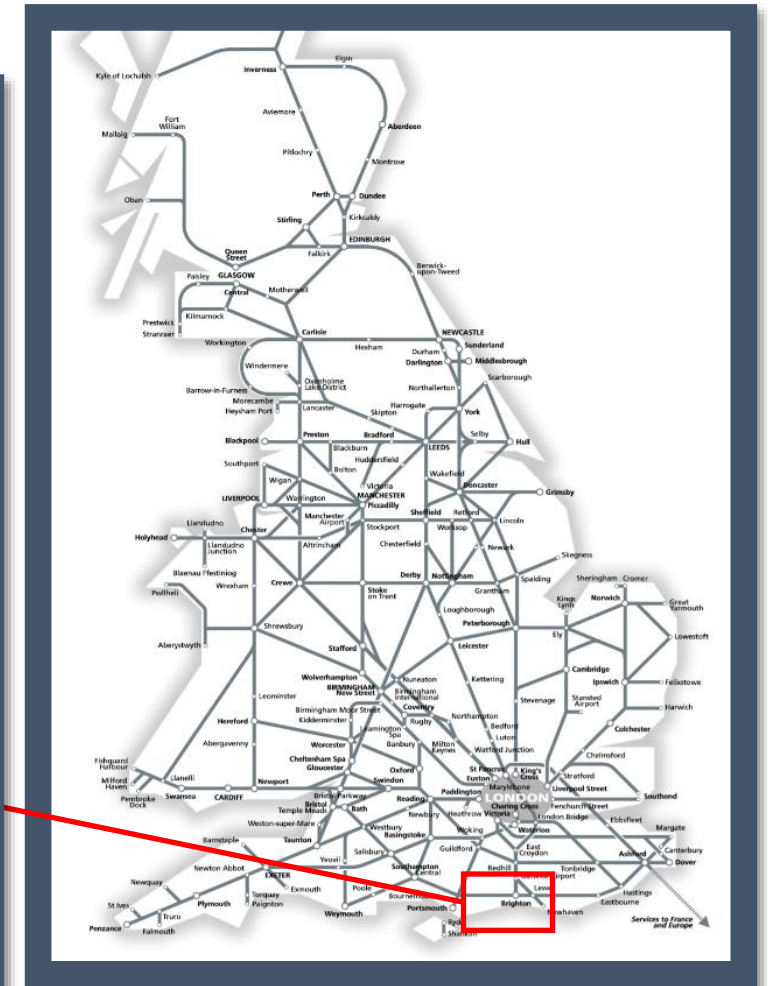

A person hit by a train between Brighton and Worthing

TOCs affected: Great Western Railway, Southern

Key:

Disruption