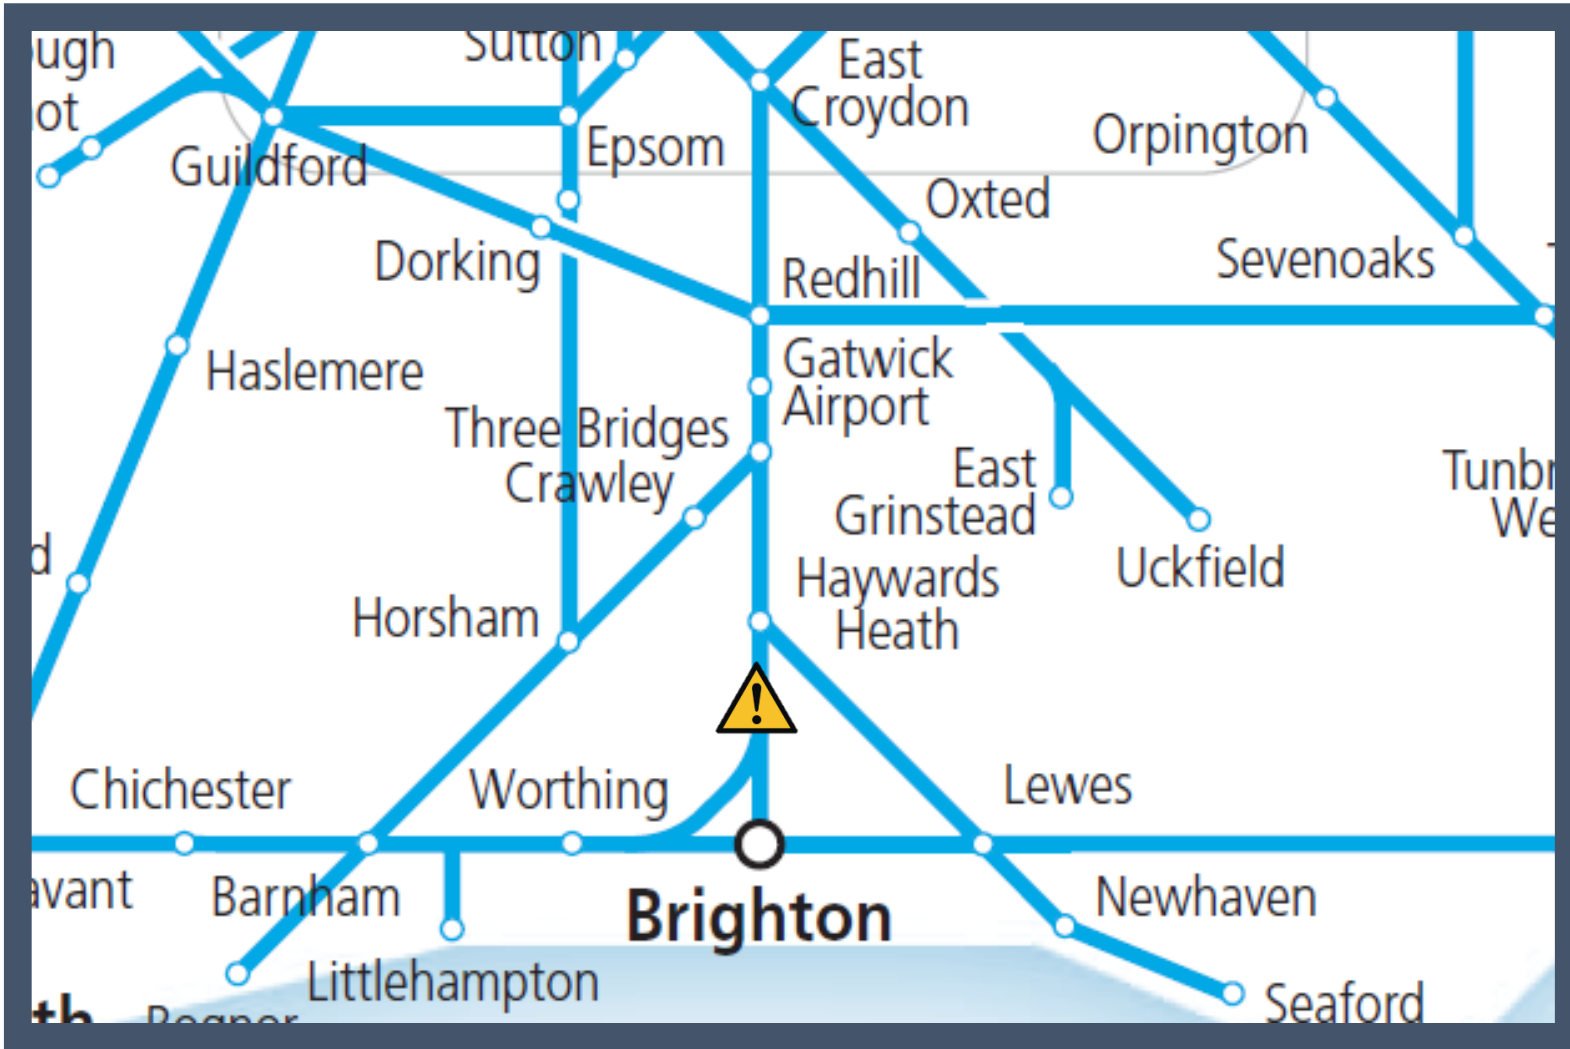

# A person has been hit by a train between Brighton and Haywards Heath

TOCs affected: Southern; Thameslink

Key:

Disruption