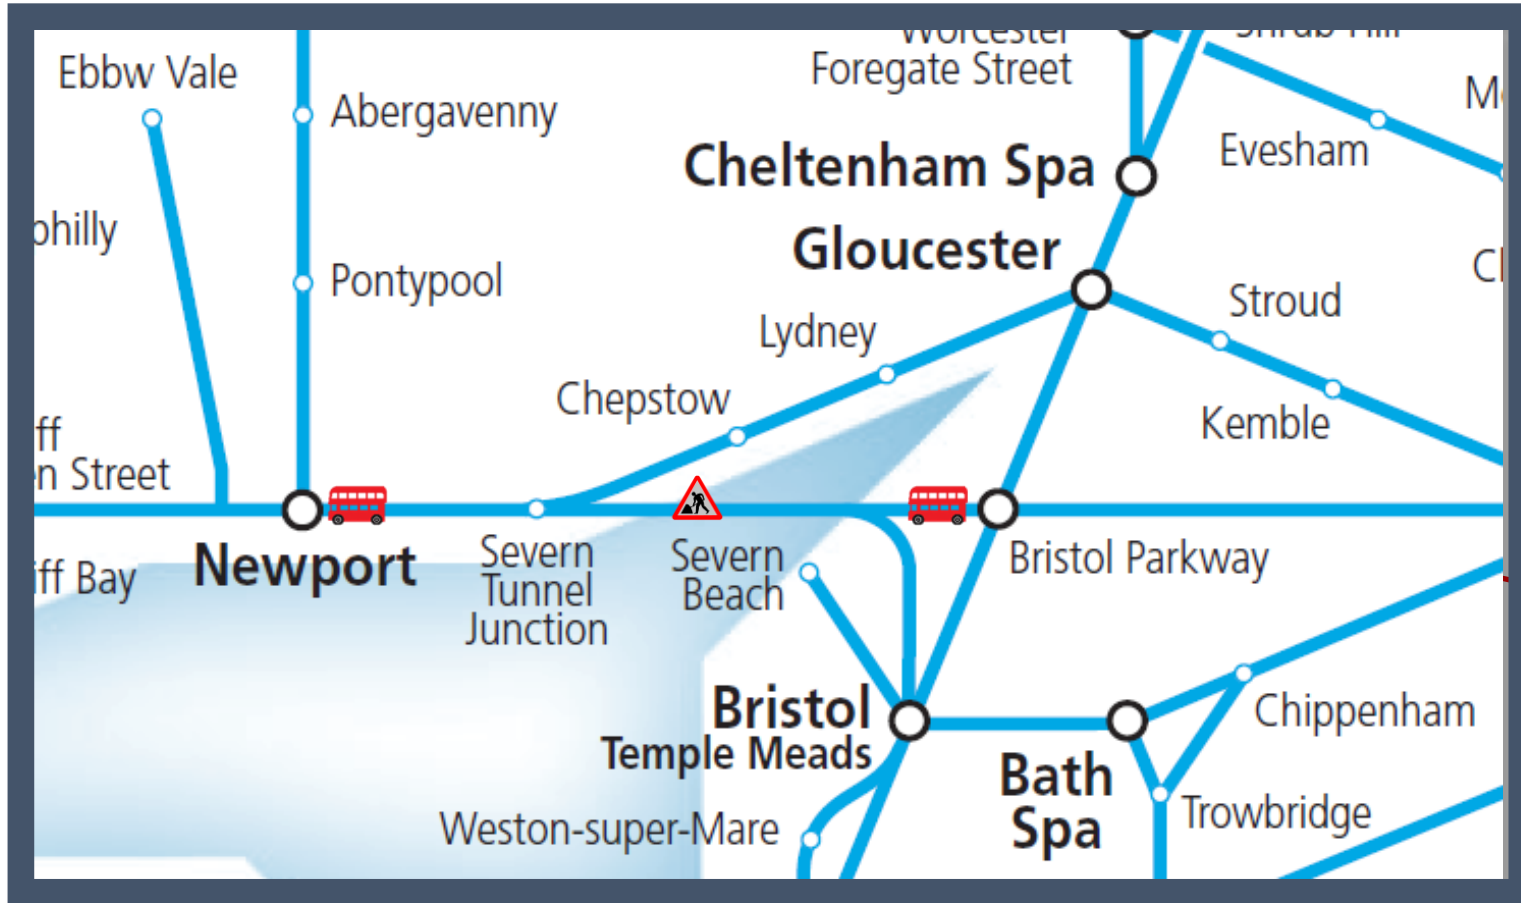

Buses replace trains between Bristol Parkway and Newport

TOC affected: Great Western Railway

Key:

-  Engineering Works
-  Bus Replacement Services