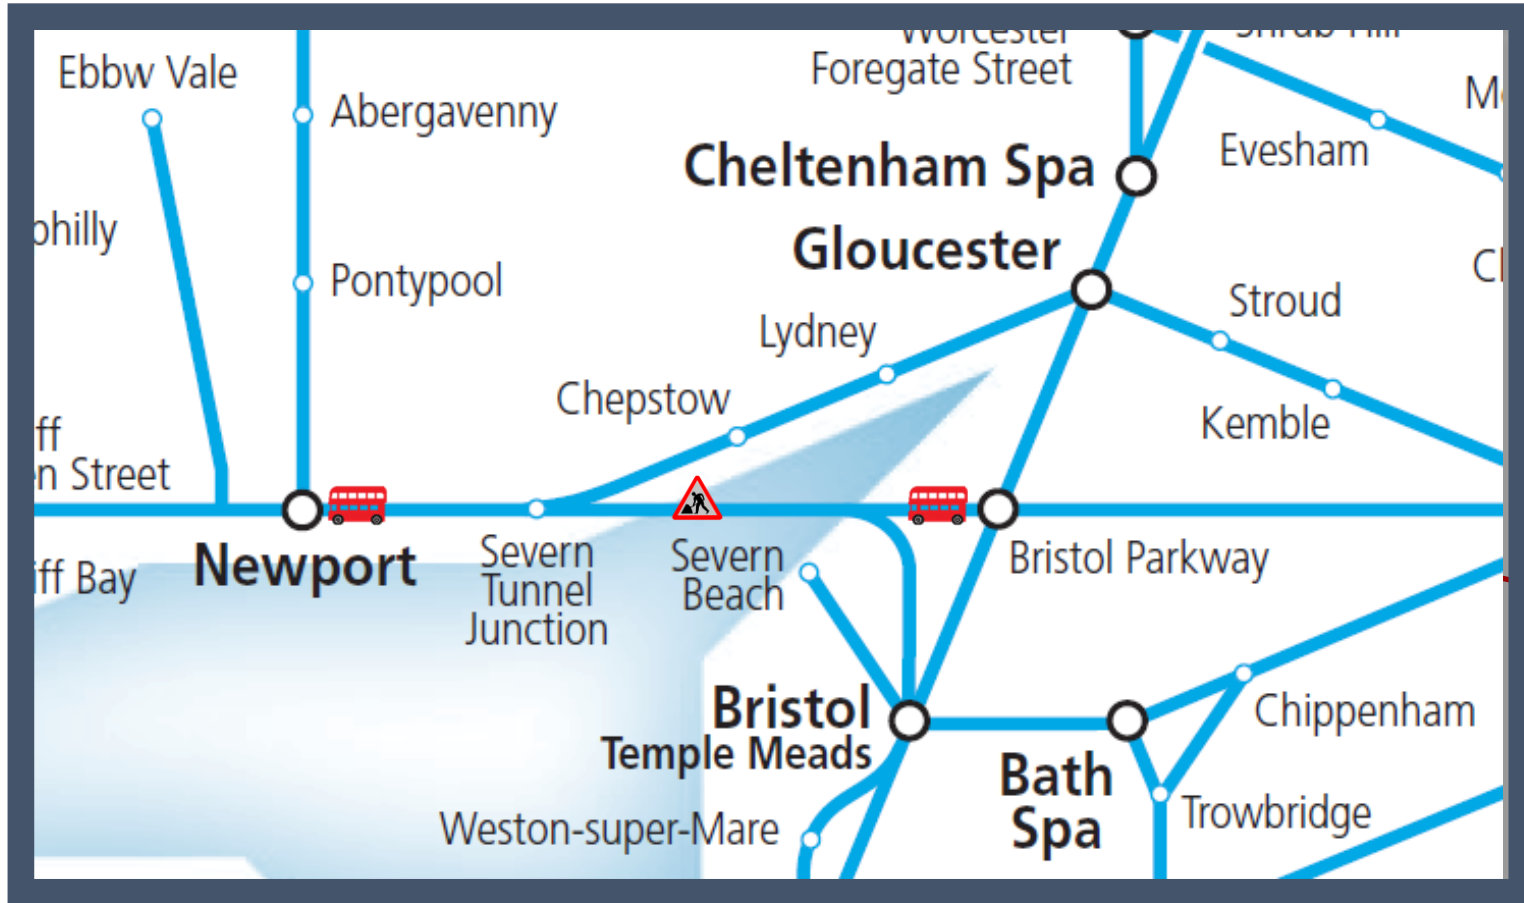

Buses replace trains between Bristol Parkway and Newport

TOC affected: Great Western Railway

Key:

	Engineering Works
	Bus Replacement Services