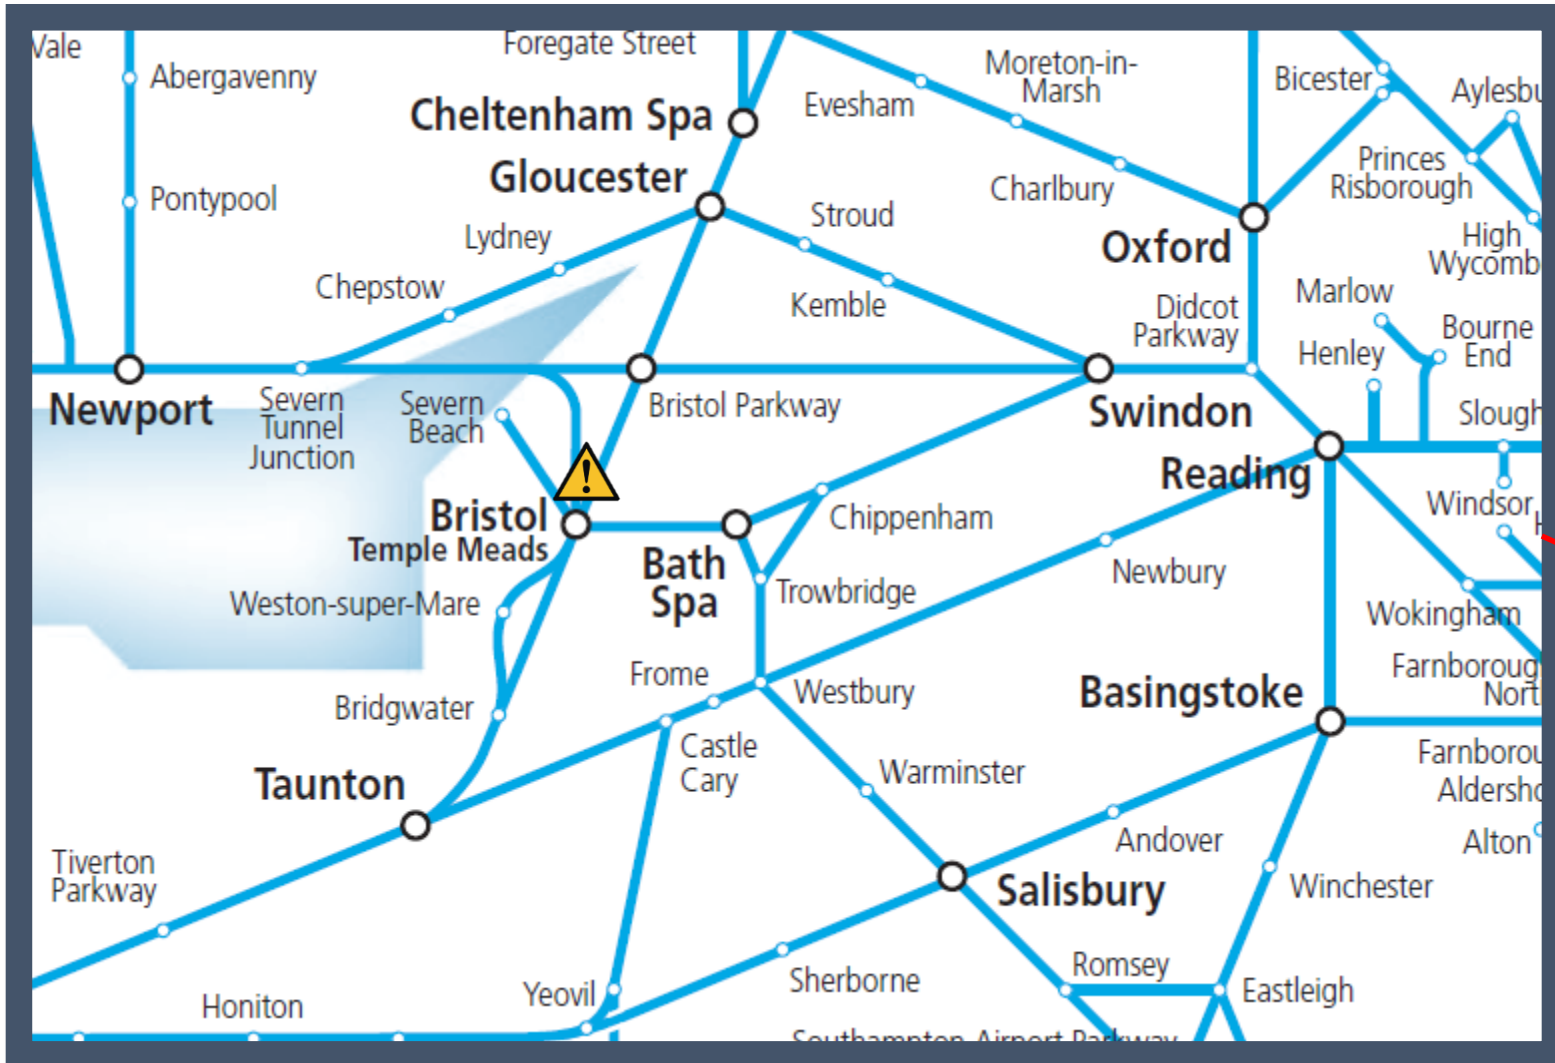

The emergency services are dealing with an incident between Bristol Temple Meads and Bristol Parkway / Patchway.
TOCs affected: CrossCountry and Great Western Railway

Key:

	Disruption
---	------------