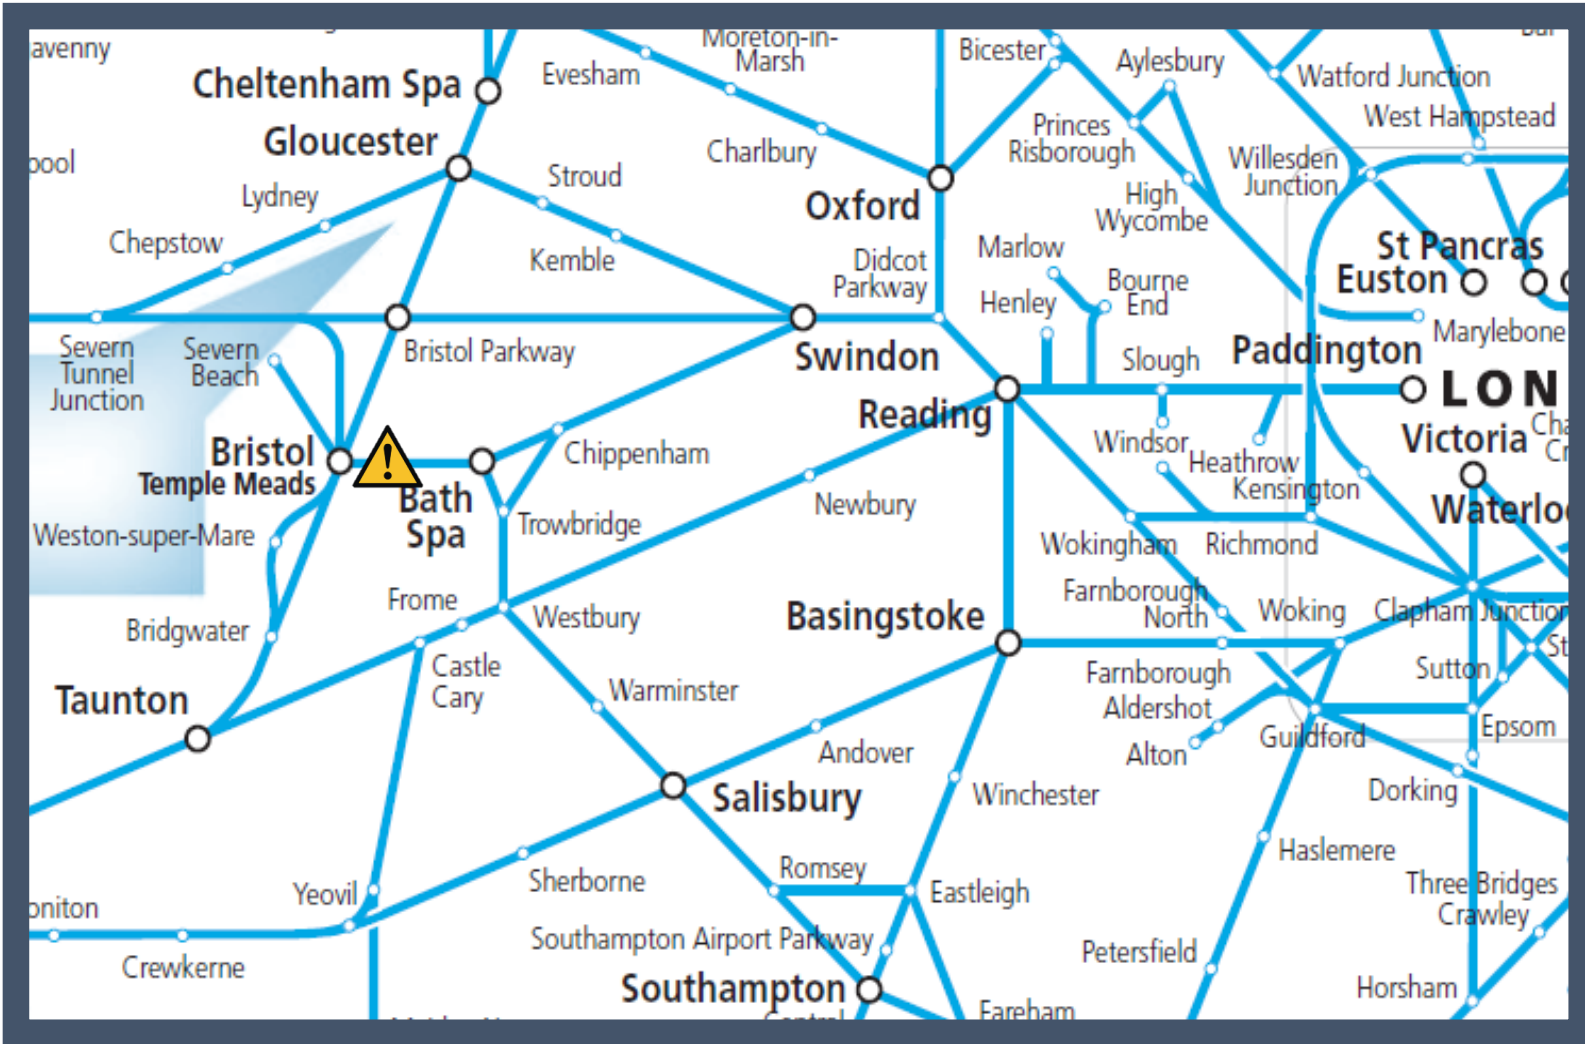

# A shortage of train crew between London Paddington and Bristol Temple Meads

TOC affected: Great Western Railway

Key:

	Disruption
---	------------