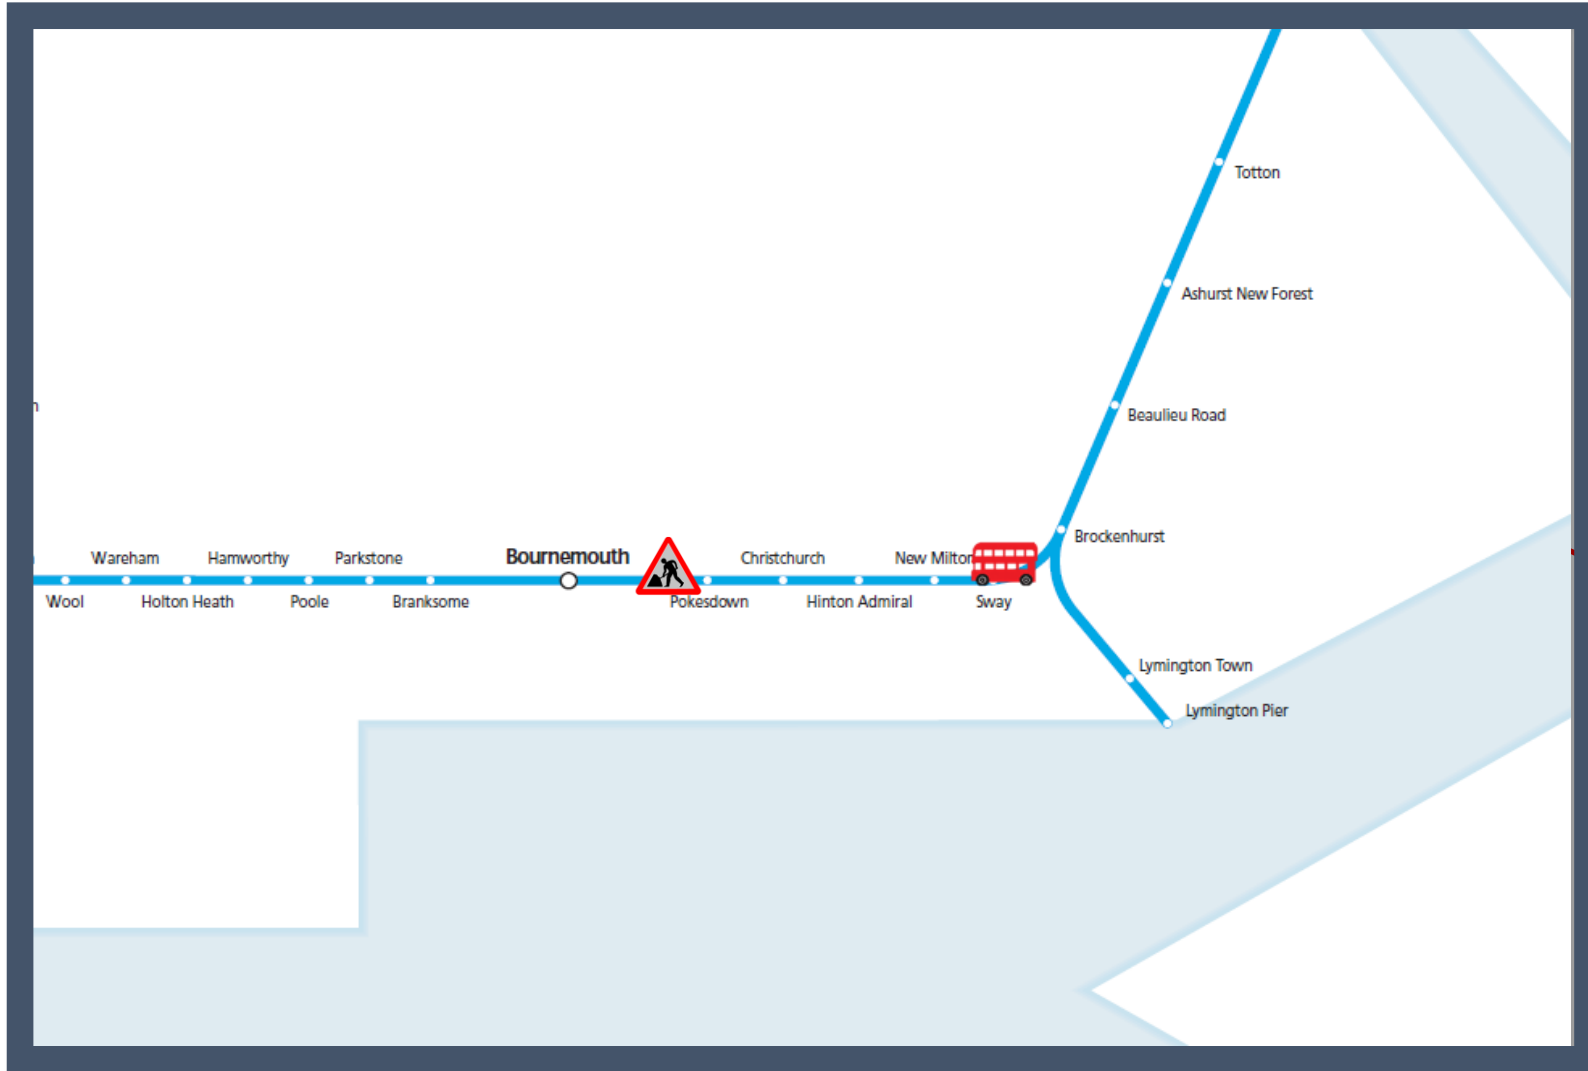

Engineering work is taking place between Brockenhurst and Bournemouth TOC affected: CrossCountry

Key:

Engineering Works

Bus Replacement Services