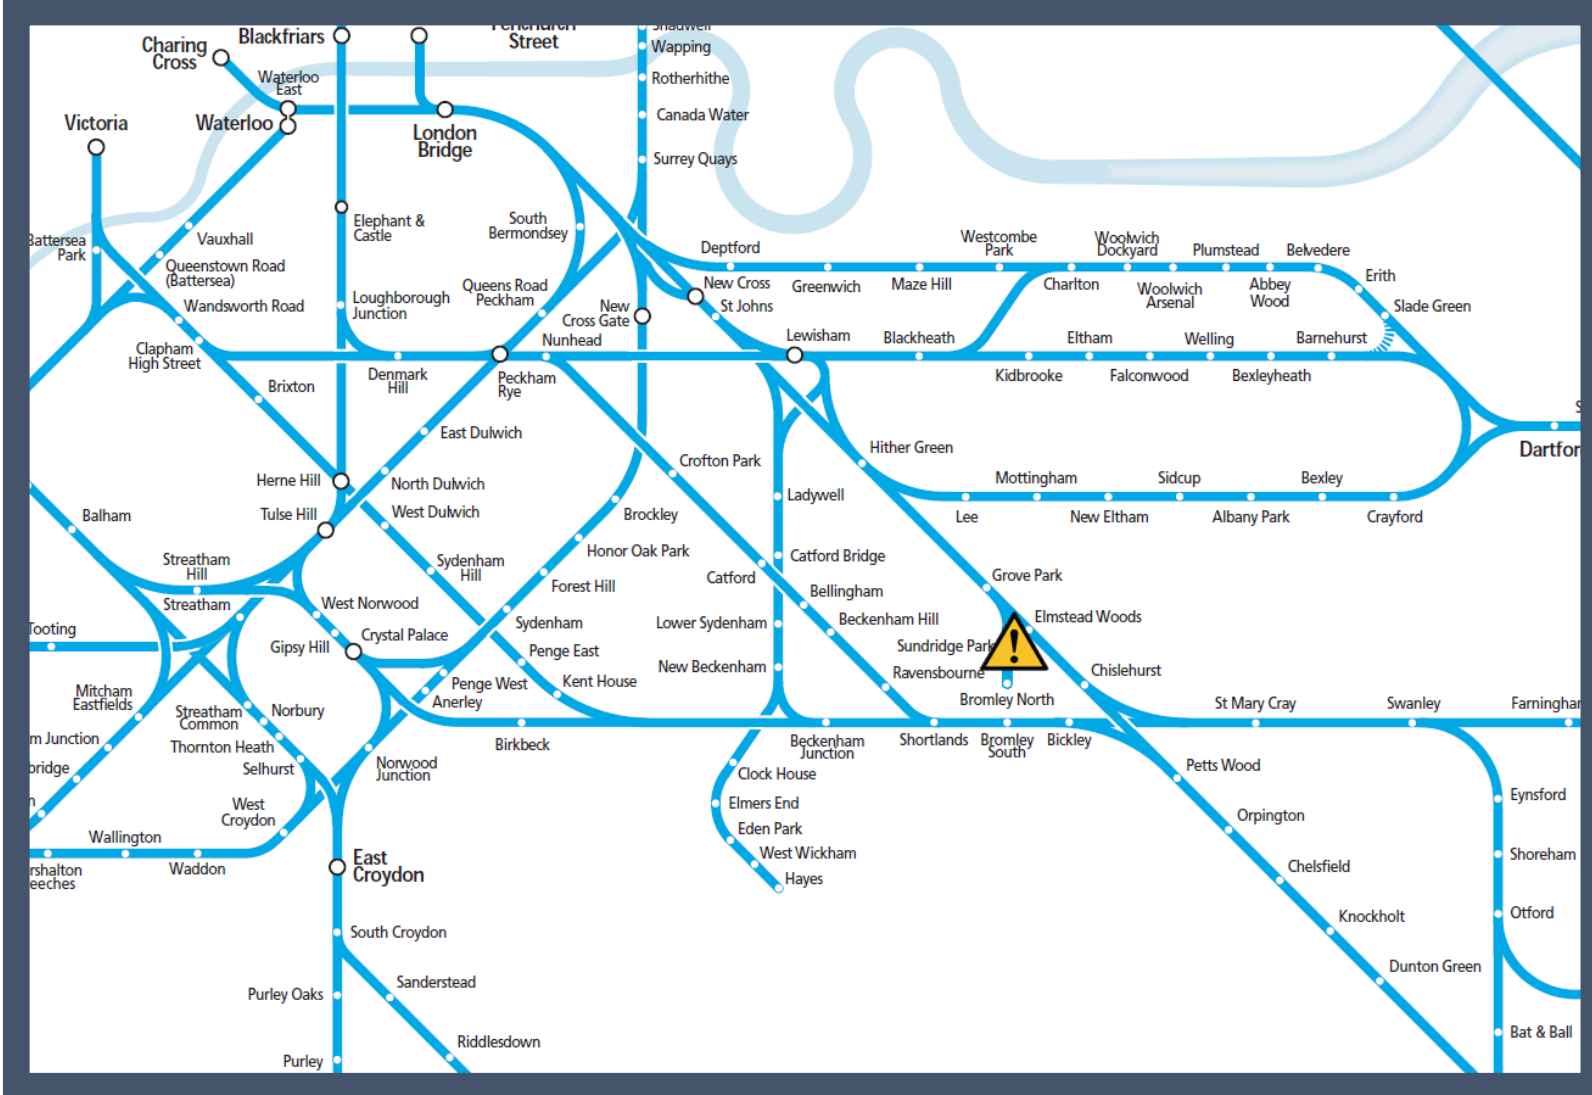

A broken down train between Grove Park and Bromley North

TOC affected: Southeastern

Key:

Disruption