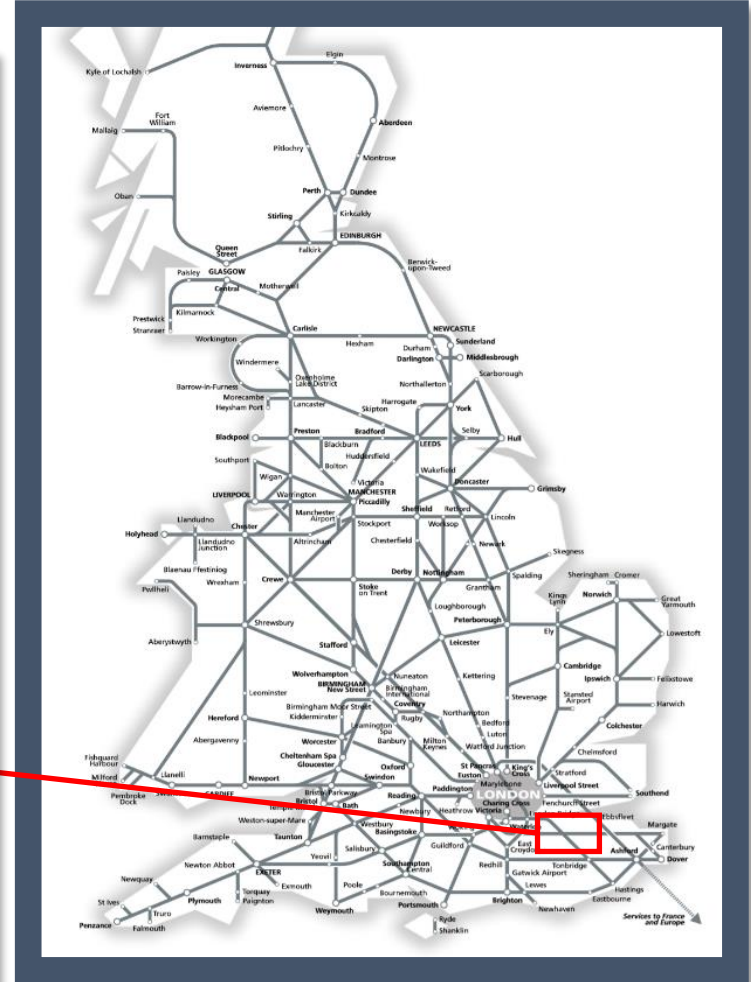

A fault with the signalling system at Bromley South

TOCs affected: Southeastern; Thameslink

Key:

	Disruption
--	------------