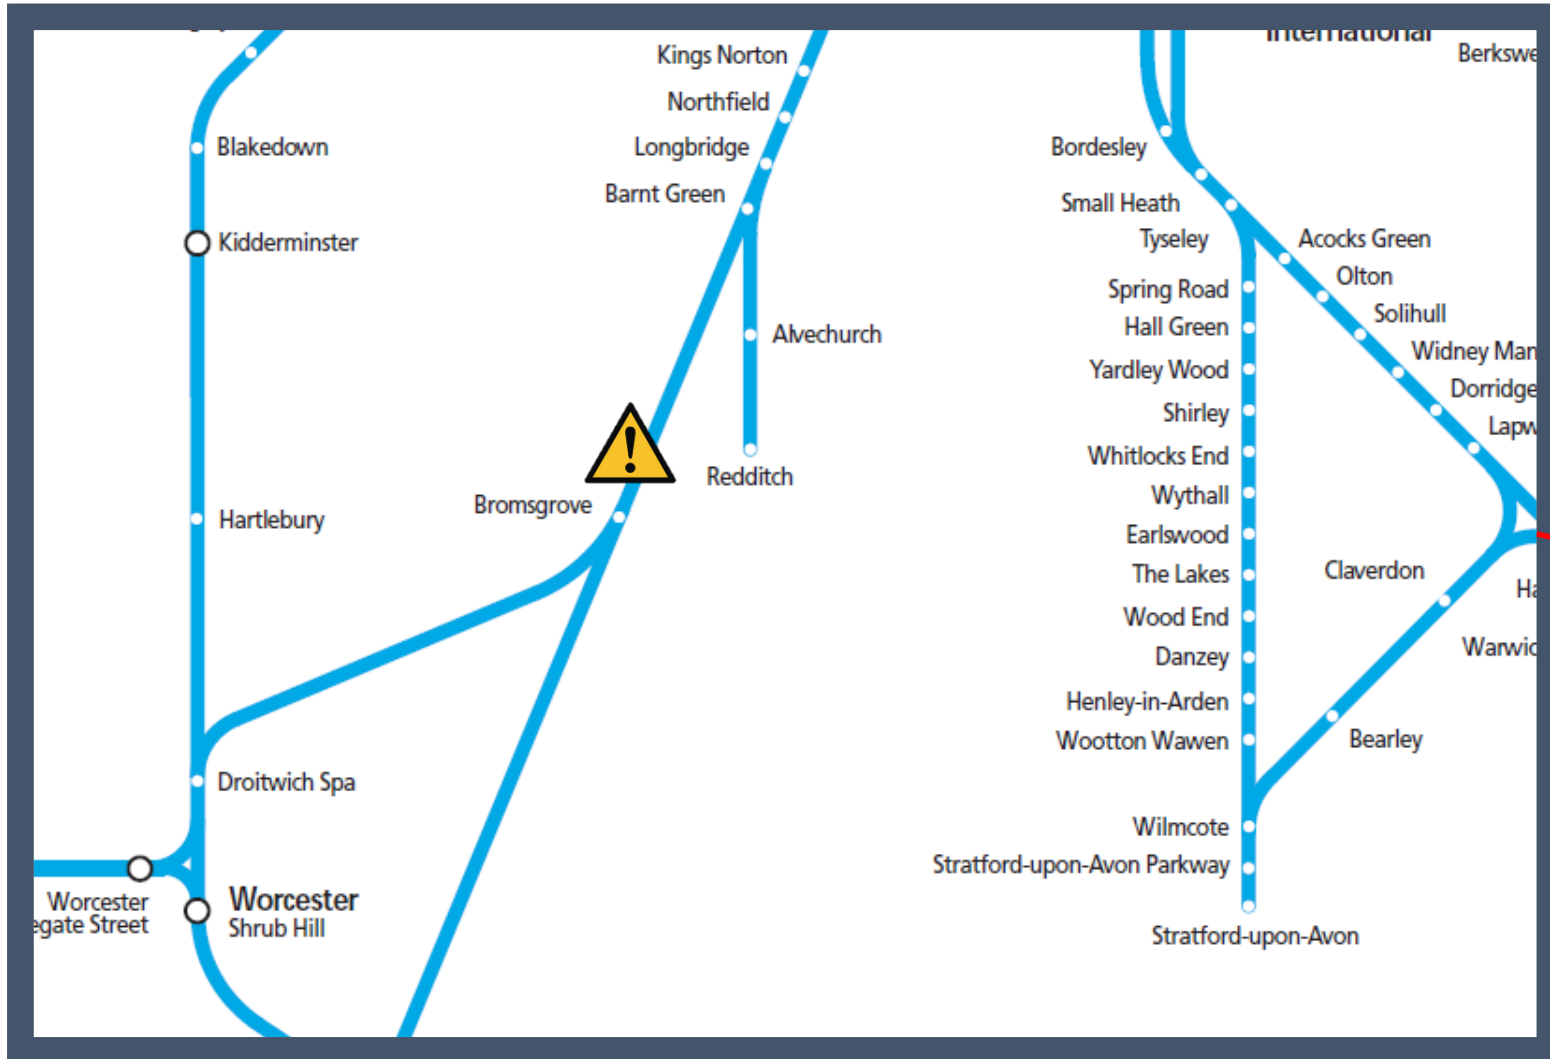

A low speed derailment in the Bromsgrove area

TOCs affected: CrossCountry and West Midlands Railway

Key:

Disruption